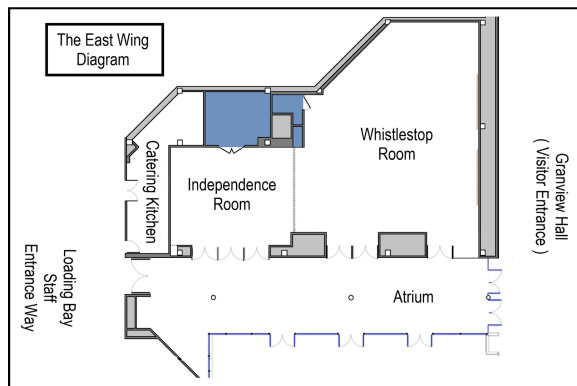

FACILITY RENTAL

ROOM DETAILS

Room Name:	Atrium
Room Size:	1,612 square feet 79ft x 17 ft
Capacity:	Seated dinner: 50 Standing reception: 150
A/V Hardware:	NONE
Pricing:	\$500 for up to 50 people
Special Notes:	*Part of the “East Wing” conference rooms. *This is a shared space during all events.

FACILITY RENTAL

ROOM DETAILS

Diagram of the East Wing