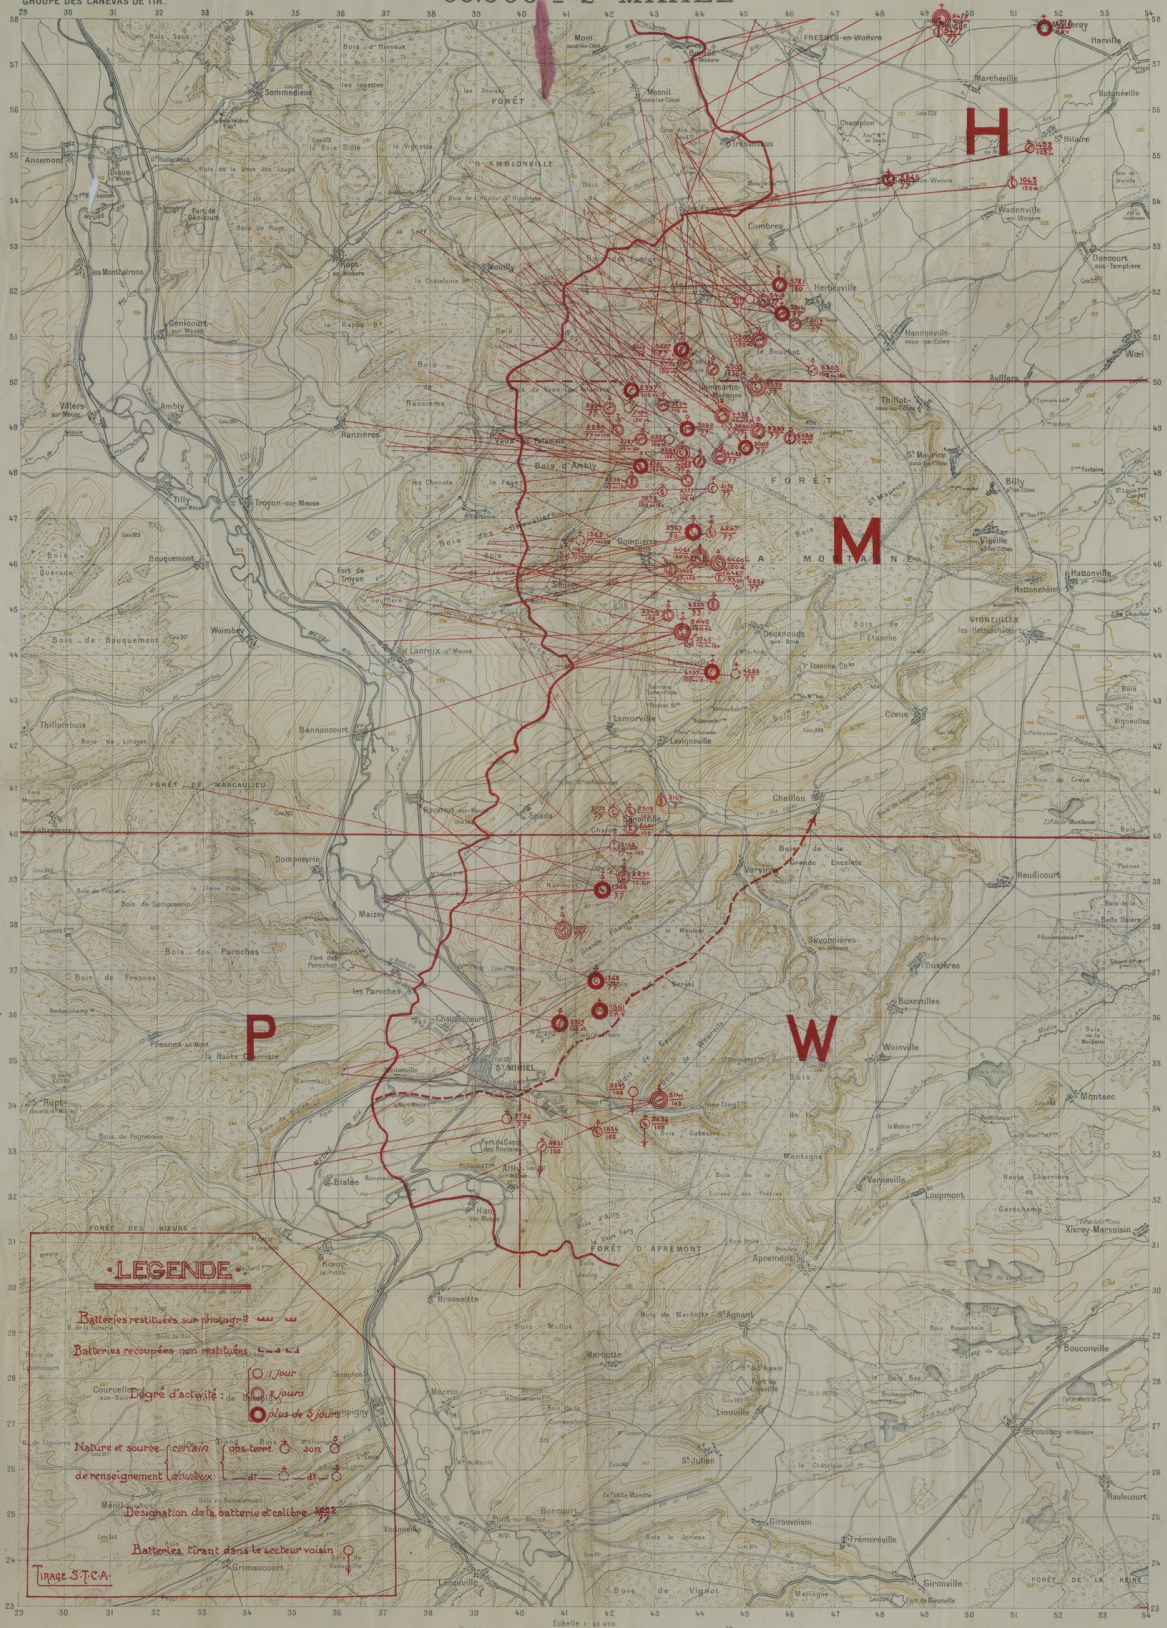

GROUPE DES CANEVAS DE TIR.

50.000^e - ST MIHIEL

LEGENDE

- Batteries restituées sans prolongement
- Batteries recoupées non restituées
- Nature et source certain observé
- de renseignement douteux
- Designation de la batterie et colline
- Batteries tirant dans le secteur voisin

Tirage S.T.C.A.

Echelle 1:50.000

Accession Number M1031

Description

A French map titled "St. Mihiel." The map is overprinted to show the positions and movement of German batteries, the location of battle lines, length of the line, unit designation, type of artillery caliber being used, the length of firing activity for each battery, and the condition of the battery (rested, tired, refitting).

Date(s)

Cartographer Groupe des Canevas de Tir. Annotated by S.T.C.A.

Keywords [World War, 1914-1918](#)

Photo Color Color

Physical Size 35 1/2 X 24 3/4 inches

Related Collection (Plain)

Thirty-Fifth Division Association Records

Credit: Groupe des Canevas de Tir. Annotated by S.T.C.A.

Courtesy Harry S. Truman Library & Museum, Independence, Missouri.

Attention media: Please make note of this item's map number. Print out this page and retain it for your permissions records before downloading this image file for possible publication. Library staff cannot sign permissions forms or provide additional paperwork. The Library charges no usage fees for downloaded images. Fees are charged for higher resolution scans.