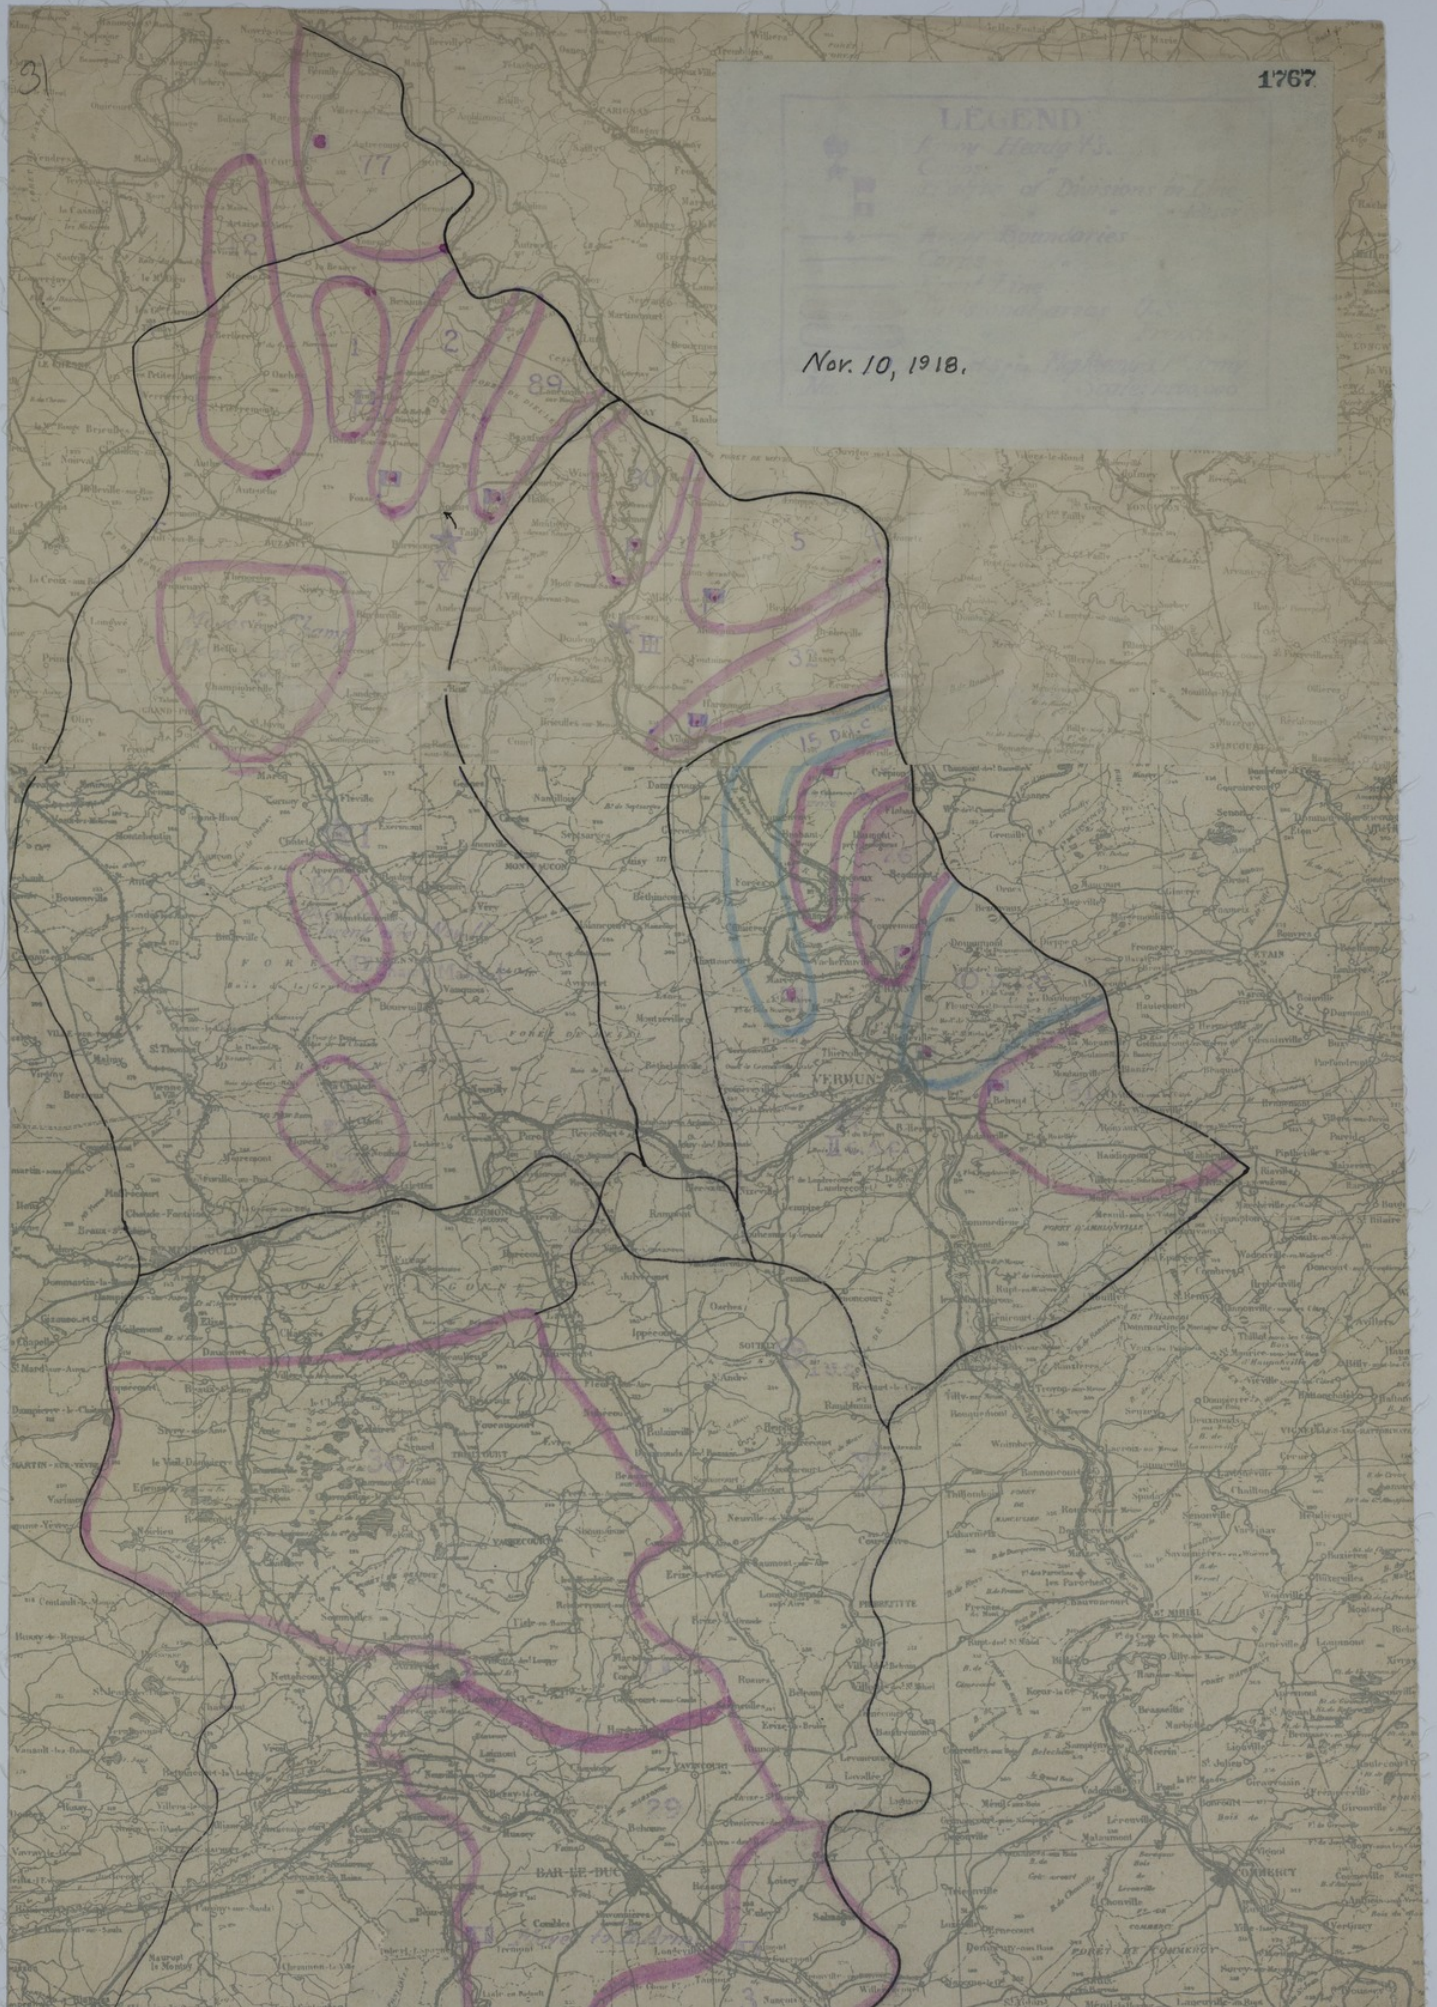

3

1767

LEGEND
Army Headquarters
Center of Division in Line
River Boundaries
Divisional Boundaries

Nov. 10, 1918.

Accession Number M538

Description

Two French maps, glued to a cloth backing, that are annotated to show the positions of American and French divisions as of 5:00 P.M. on November 10, 1918. Army boundaries and headquarters, Corps boundaries and headquarters, and Division headquarters are also noted on this map. A handwritten note on the back reads: "Nov. 10."

Date(s)

Cartographer Map Room, G-3, 1st Army.

Keywords [World War, 1914-1918](#)

Photo Color Color

Physical Size 25 1/2 X 15 inches

Related Collection (Plain)

Record Group 120, Records of the American Expeditionary Forces (World War I): Records of the American Expeditionary Forces General Headquarters

Restrictions Unrestricted

Scale 1:200,000

TIF Identifier M538.tif

Rights

This item is in the public domain and can be used freely without further permission.

Note: If you use this image, rights assessment and attribution are your responsibility.

Credit: Map Room, G-3, 1st Army.

Courtesy Harry S. Truman Library & Museum, Independence, Missouri.

Attention media: Please make note of this item's map number. Print out this page and retain it for your permissions records before downloading this image file for possible publication. Library staff cannot sign permissions forms or provide additional paperwork. The Library charges no usage fees for downloaded images. Fees are charged for higher resolution scans.