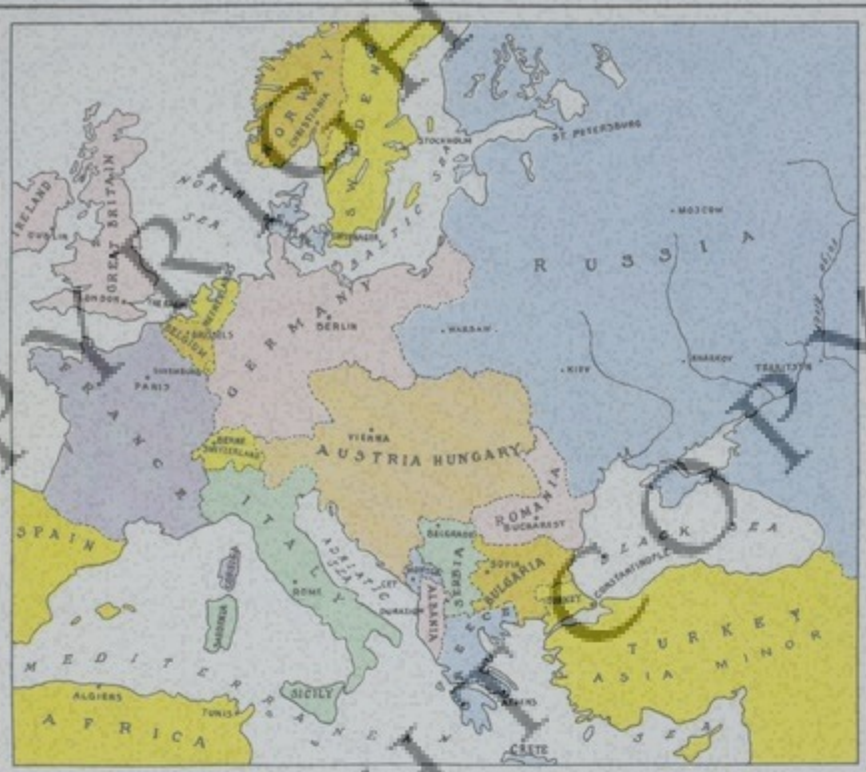

REPLACEMENT AND
SCHOOL COMMAND

2nd DIV.
HORNBERG, HORNBERG,
LEONIE

ARMY GROUND FORCES
REPLACEMENT DEPOTS

N.W. SERVICE COM'D

SHAEF

EUROPEAN OPERATIONS

CLEMENCEAU

EUROPE BEFORE WORLD WAR I-1914

KAISER

- AFRICA - 1 - 2
- ITALY - 1 - 2
- FRANCE - 2 - 3 - 4 - 5
- GERMANY - 2 - 3 - 4 - 5
- 6 - 7 - 8 - 9 - 10
- 11 - 12 - 13 - 14 - 20
- AUSTRIA - 10 - 11 - 14
- CZECHO'KIA - 14 - 16

TANK DESTROYER FORCES
ATTACHED TO GROUND
FORCE DIVISIONS

NOTE:

KAISER

GERMANY

Germany... or Senate... German... elected by... In 1917... busy... million... under... returning... streets.

The Com... Brunswick... became a N... Soviet Re... killed b... being Co... presents... Hitler, who... Communist...

The lead... man, on J... Scheidema... Liebknecht... On Mar... from Baltic... in Berlin... in power. B... in Dresden... government...

In 1922... reparations... without the... policy. Be... man's coal... Germans. E... blocking th... and steel p... Govern... At this... became an...

The Nazi... million... German an... bought up... Hess, Ro... University... Baron... the... year... Hoff... Munich...

The peop... men gave it...