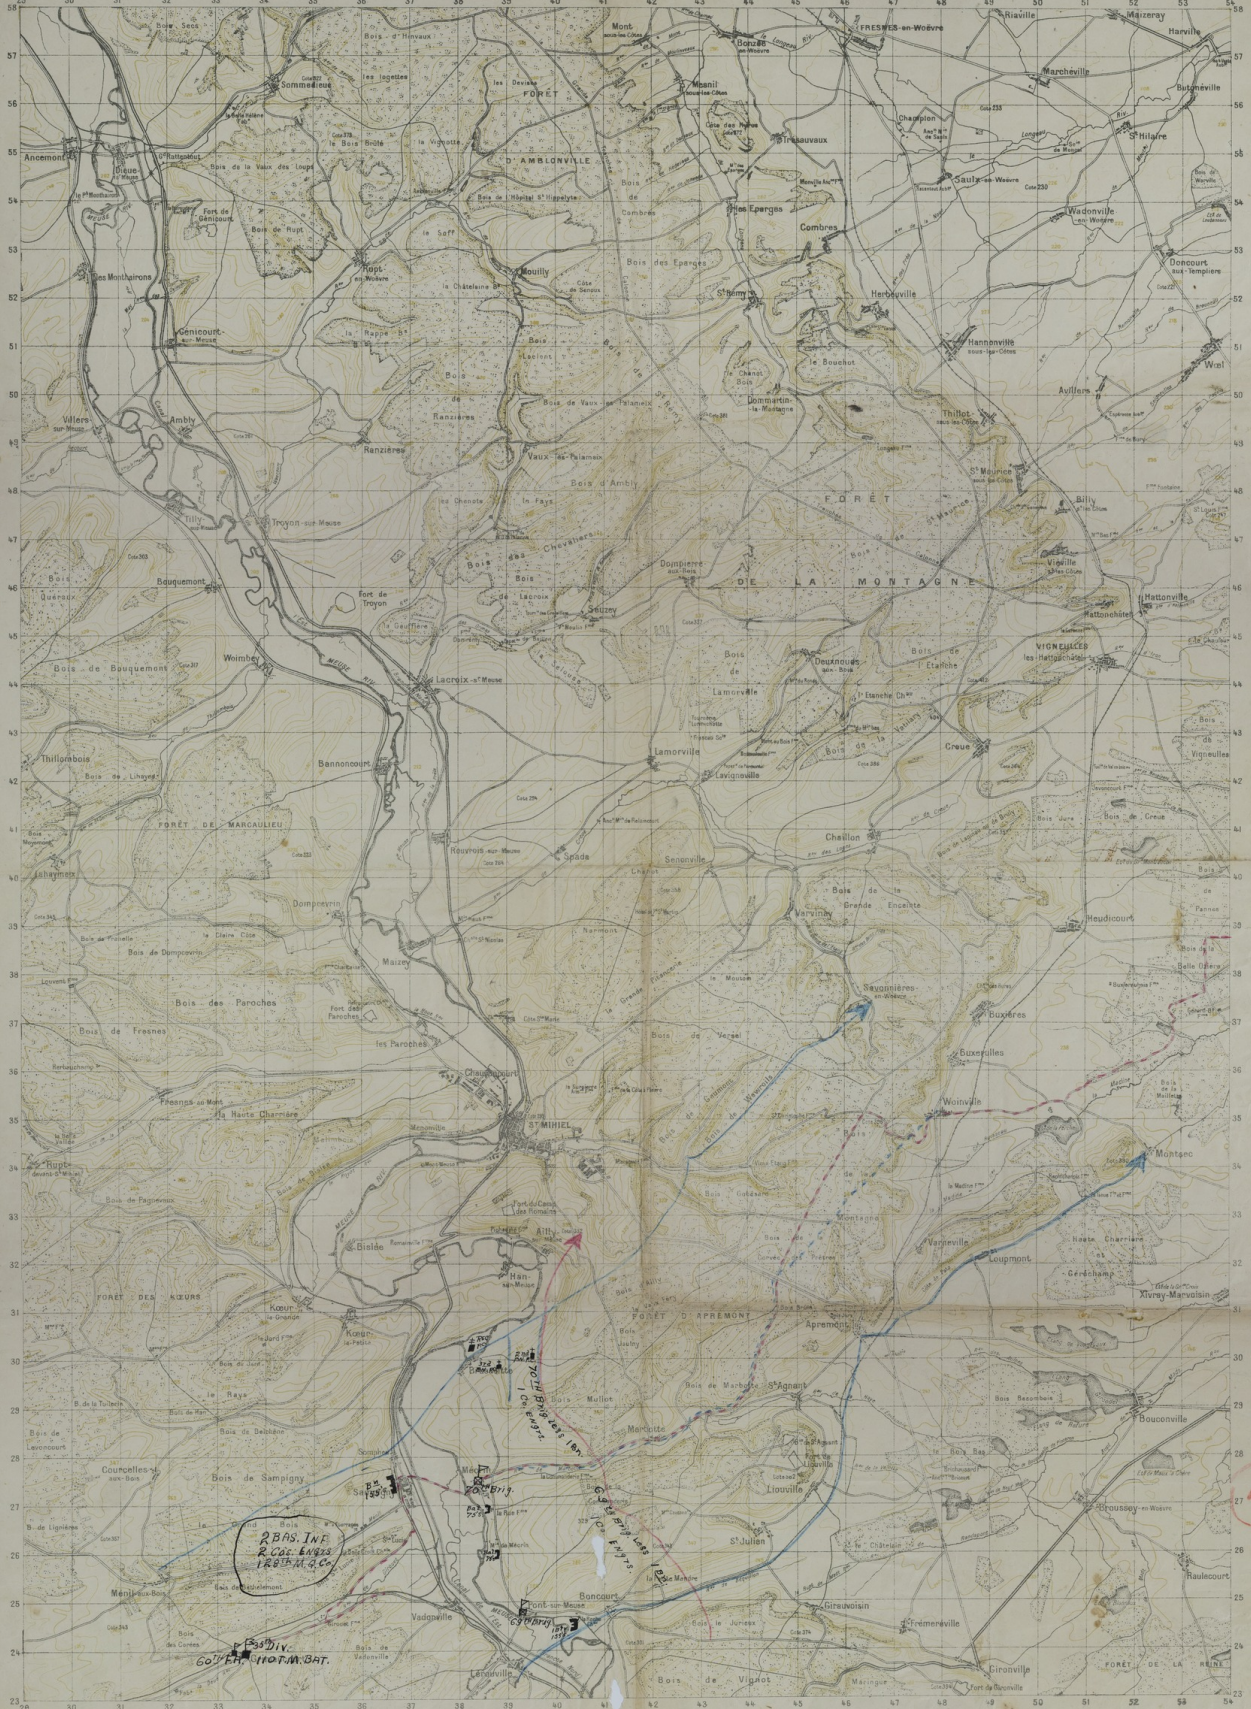

GRUPE DES CANEVAS DE TIR.

50.000^e - ST MIHIEL

1:50 000