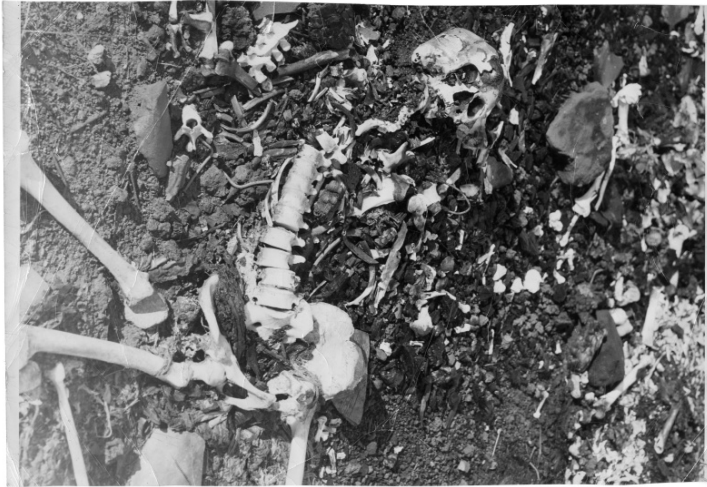

Fragmented Human Skeleton Left by the Atomic Bomb in Nagasaki, Japan

Description

This is a photograph of a fragmented human skeleton left by the atomic bomb in Nagasaki, Japan. From Basil Rice.

Date(s)

October 1945

Accession Number 2018-228

9.5 x 6.6 inches Black & White

Keywords Nagasaki-shi (Japan) bombardment, 1945

Rights The Library is unaware of any copyright claims to this item; use at your own risk.

Note: If you use this image, rights assessment and attribution are your responsibility.