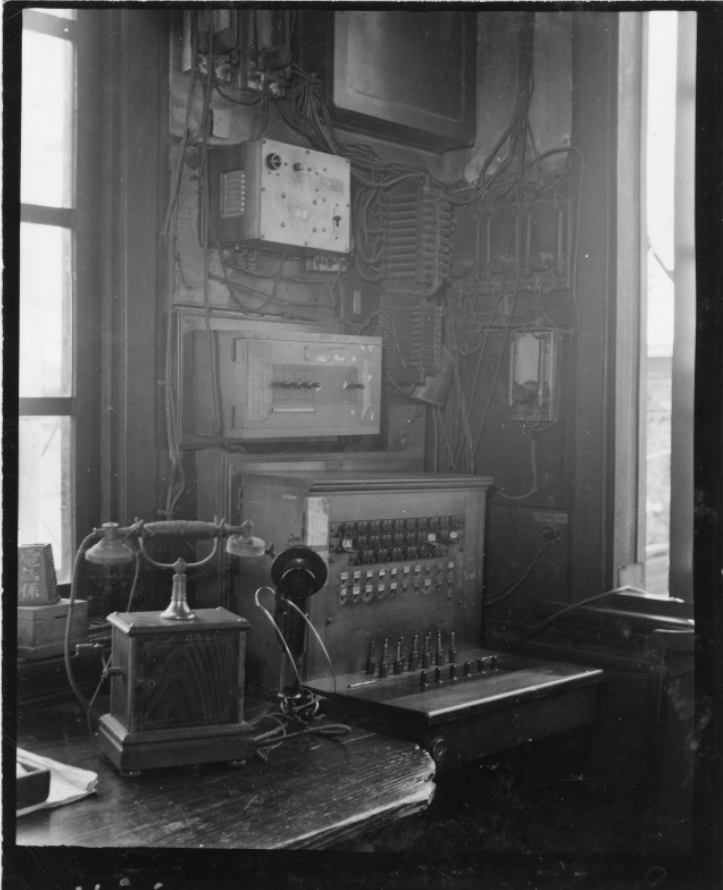

# Switchboard at a Fire Station in Tokyo, Japan

## Description

This is a view of the switchboard at a fire station in Tokyo, Japan. From Basil Rice.

Date(s)

October 1945

Accession Number

2018-148

4x5 inches (10x13 cm) Black & White

Keywords Fire stations