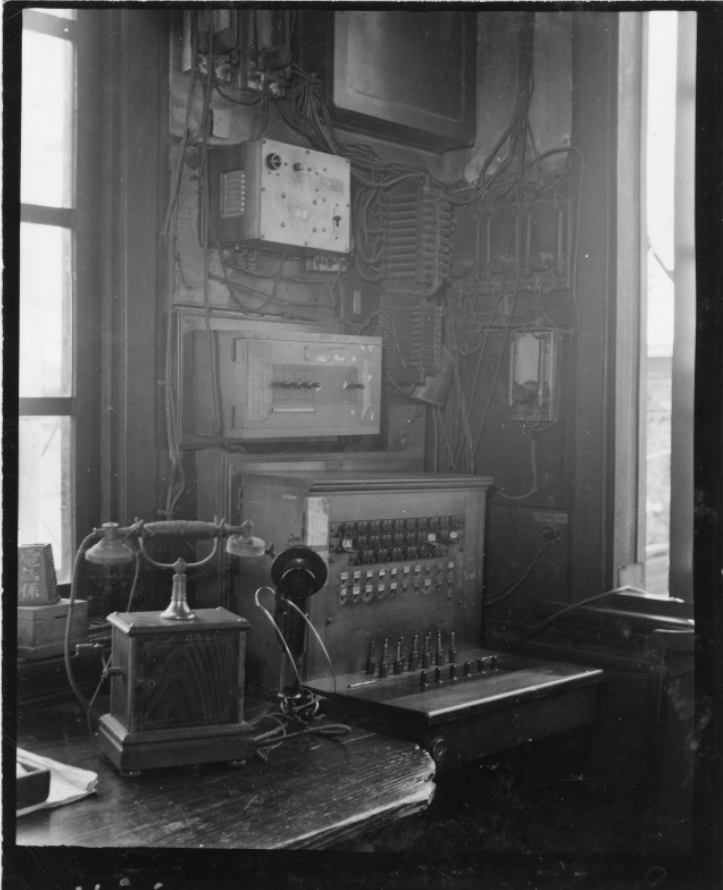

Switchboard at a Fire Station in Tokyo, Japan

Description

This is a view of the switchboard at a fire station in Tokyo, Japan. From Basil Rice.

Date(s)

October 1945

Accession Number 2018-148

4x5 inches (10x13 cm) Black & White