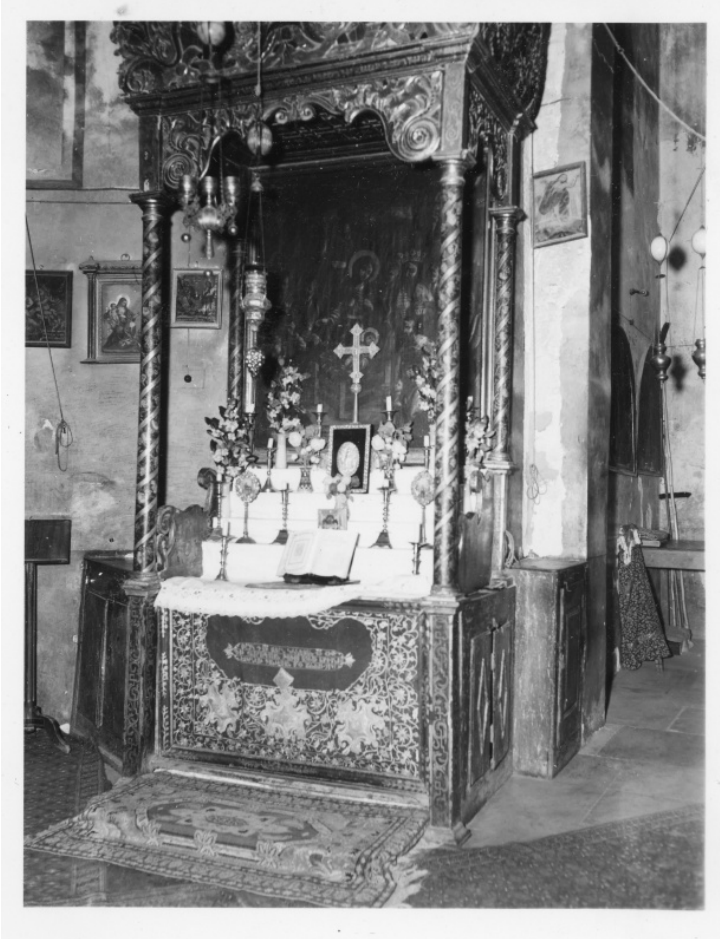

Altar of the Church of the Nativity, Bethlehem

Description

This is a view of the Altar of the Church of the Nativity, Bethlehem. This photo is from a trip made by several Congressmen and government officials to the Far East.

Date(s)

July 18, 1946

Accession Number
2017-3694

4x5 inches (10x13 cm) Black & White

Related Collection [Jones, J. Weldon Papers](#)

Keywords Church buildings

Rights The Library is unaware of any copyright claims to this item; use at your own risk.