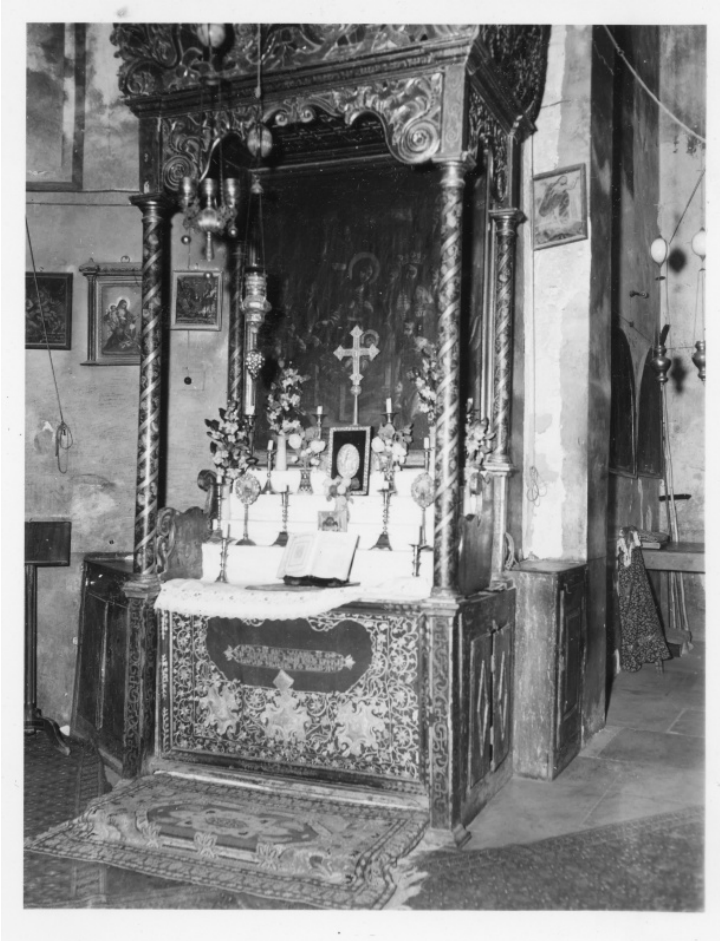

Altar of the Church of the Nativity, Bethlehem

Description

This is a view of the Altar of the Church of the Nativity, Bethlehem. This photo is from a trip made by several Congressmen and government officials to the Far East.

Date(s)

July 18, 1946

Accession Number
2017-3694

4x5 inches (10x13 cm) Black & White

Related Collection [Jones, J. Weldon Papers](#)

Keywords Church buildings

Rights The Library is unaware of any copyright claims to this item; use at your own risk.