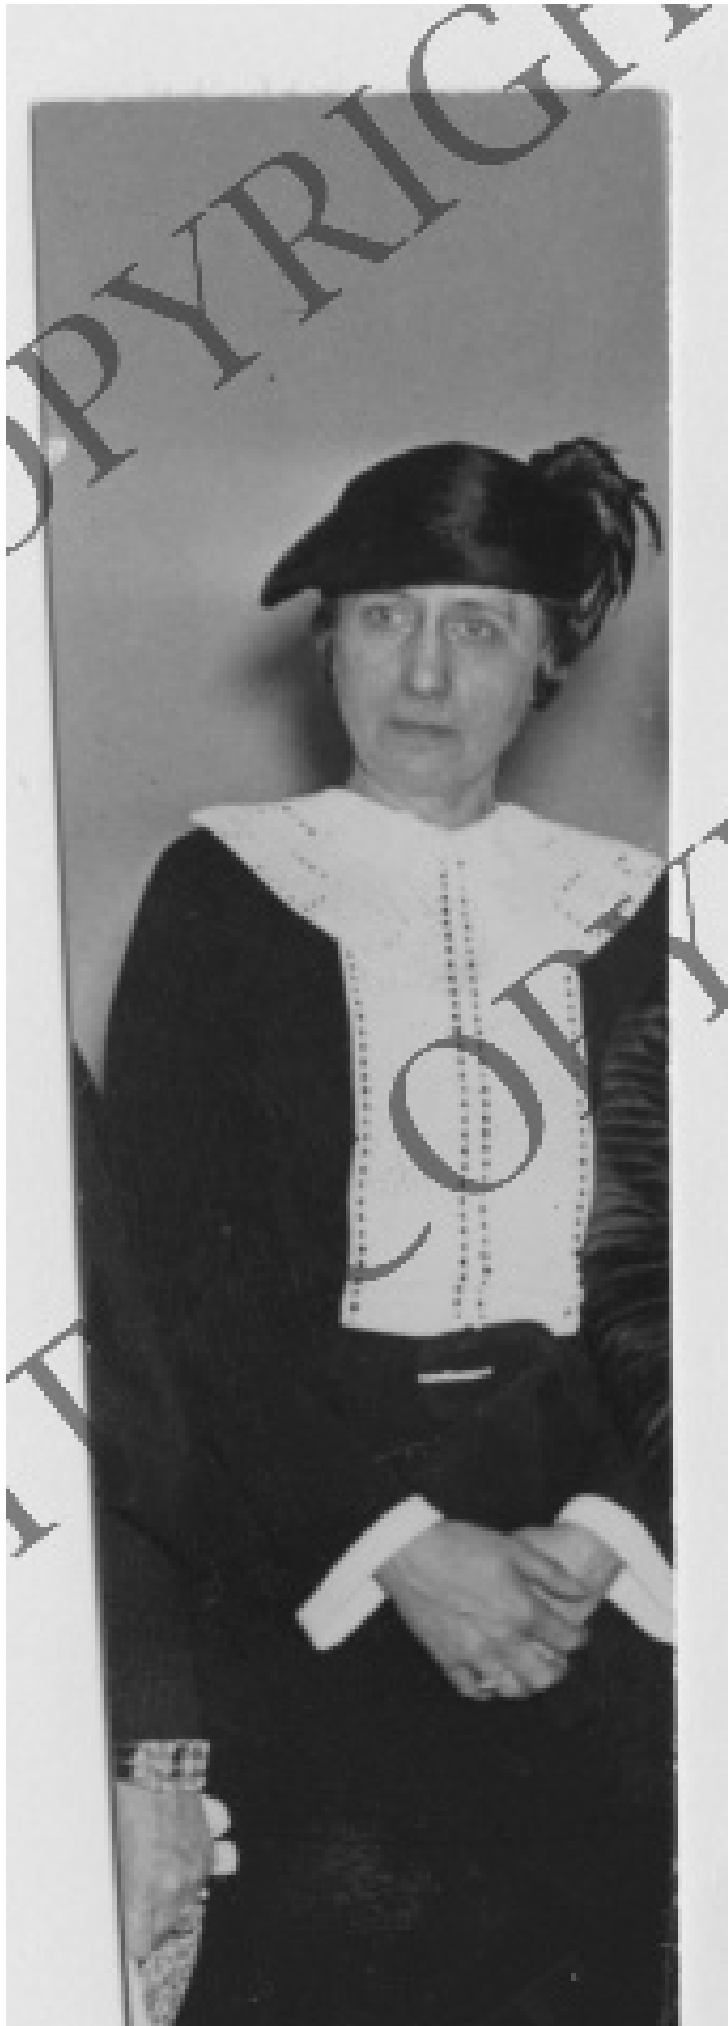

Mrs. Harry S. Truman

Accession Number 64-1512

Description

This photograph is of Bess Truman, wife of Senator Harry S. Truman.

Date(s)

January 11, 1935

5.5X 1 inches Black & White

People Pictured Truman, Bess Wallace, 1885-1982