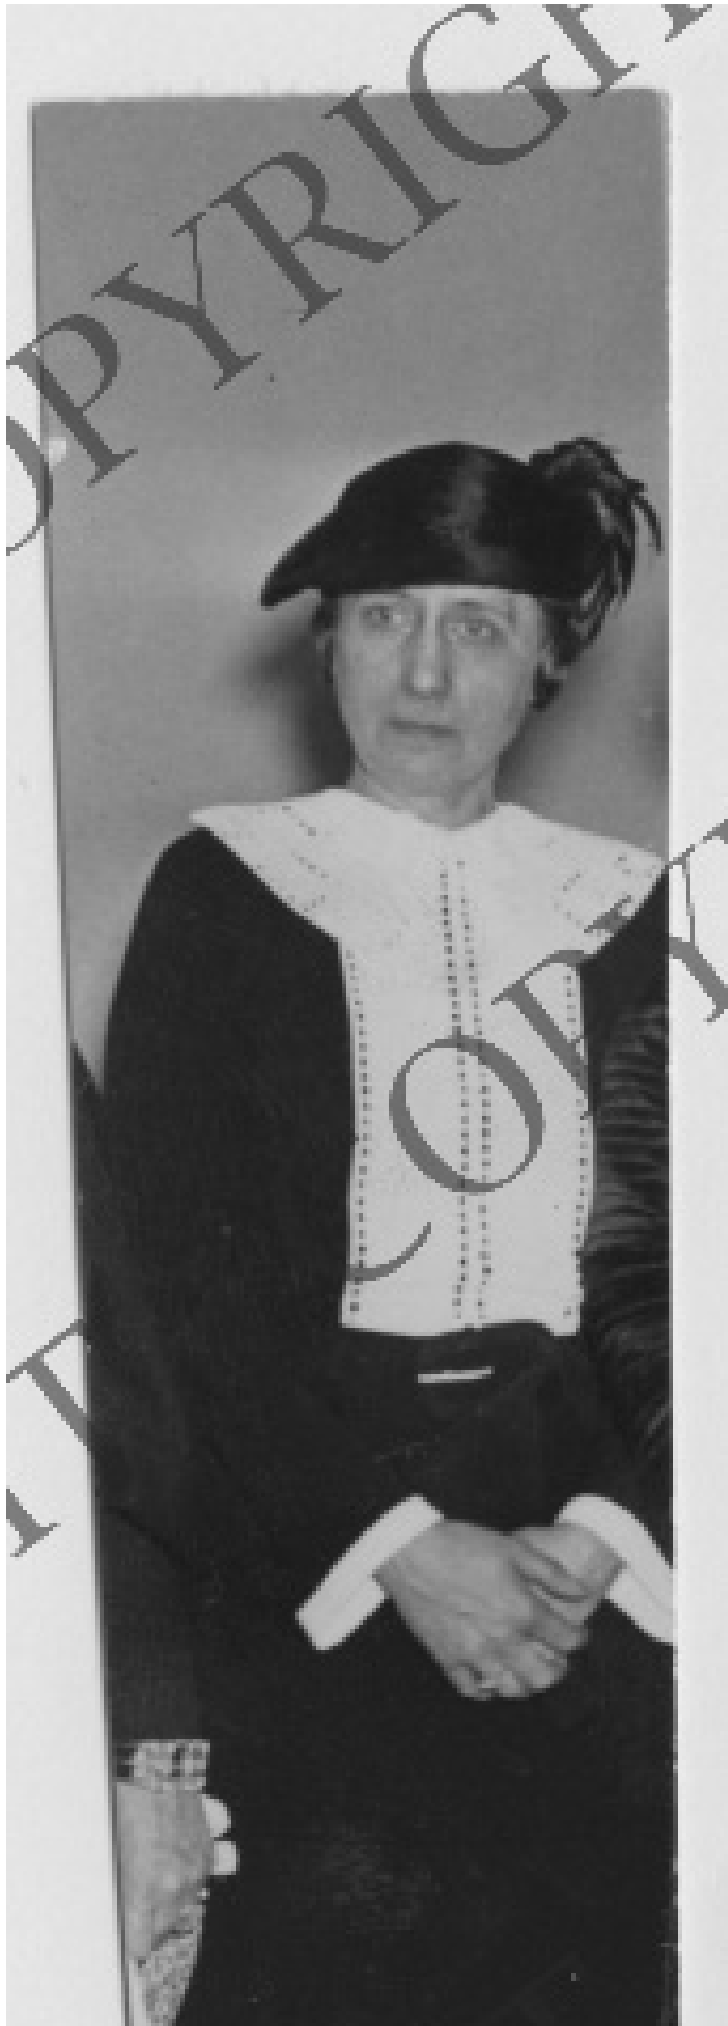

Mrs. Harry S. Truman

Accession Number
64-1512

Description

This photograph is of Bess Truman, wife of Senator Harry S. Truman.

Date(s)

January 11, 1935

5.5X 1 inches Black & White

People Pictured Truman, Bess Wallace, 1885-1982