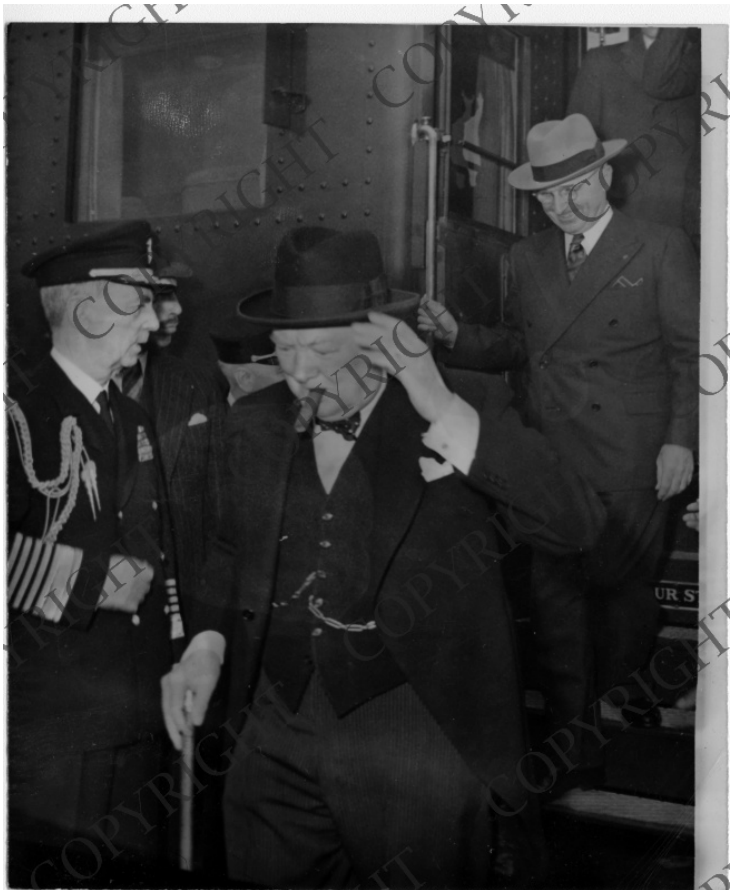

# President Harry S. Truman and Winston Churchill Leave Train

## Description

President Harry S. Truman (upper right) exits train with Winston Churchill (center) and Admiral William Leahy (lower left) upon their arrival in Fulton, Missouri.

## Date(s)

March 5, 1946

**Accession Number** 64-1504

5x5 inches    Black & White

**Keywords** Naval officers    Railroads    Presidential trips    Presidents

**People Pictured** Truman, Harry S., 1884-1972    Churchill, Winston, Sir, 1874-1965    Leahy, William D. (William Daniel), 1875-1959