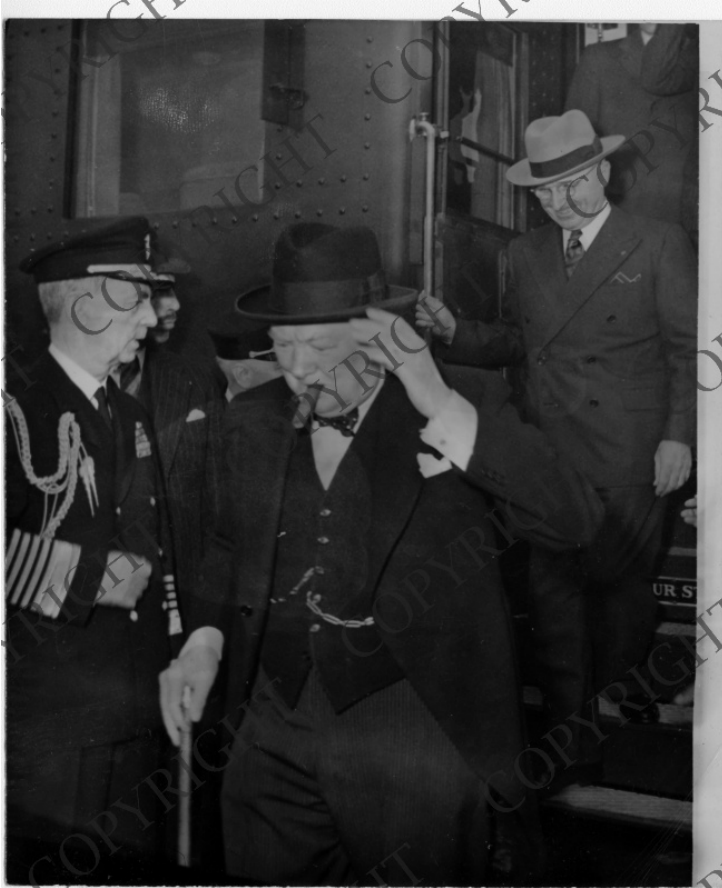

# President Harry S. Truman and Winston Churchill Leave Train

## Description

President Harry S. Truman (upper right) exits train with Winston Churchill (center) and Admiral William Leahy (lower left) upon their arrival in Fulton, Missouri.

Date(s)

March 5, 1946

Accession Number

64-1504

5x5 inches Black & White

Keywords Naval officers Railroads Presidential trips Presidents

People Pictured Truman, Harry S., 1884-1972 Churchill, Winston, Sir, 1874-1965 Leahy, William D. (William Daniel), 1875-1959