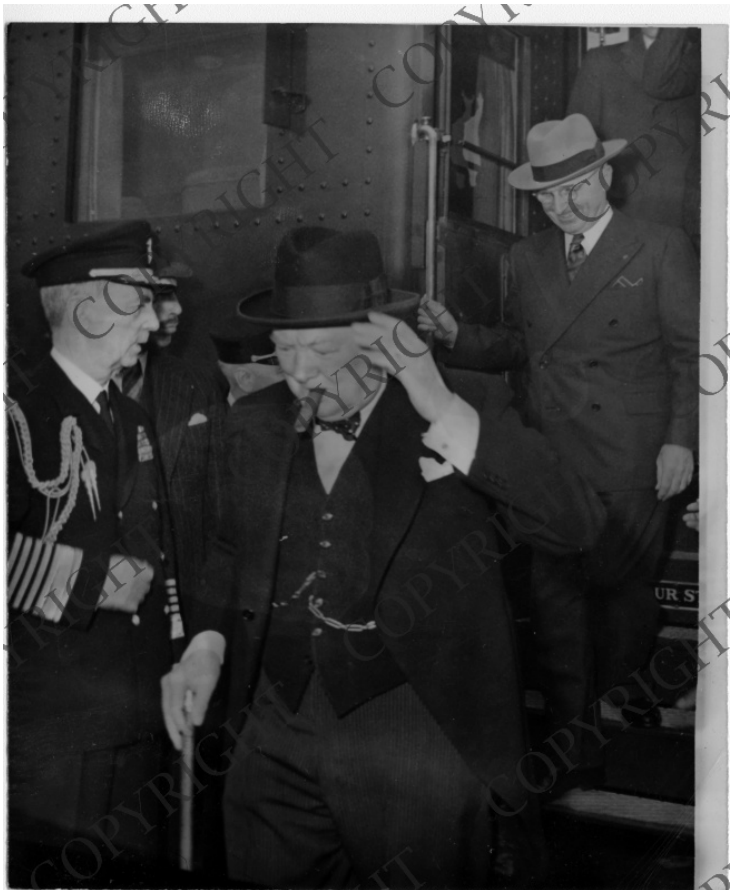

President Harry S. Truman and Winston Churchill Leave Train

Description

President Harry S. Truman (upper right) exits train with Winston Churchill (center) and Admiral William Leahy (lower left) upon their arrival in Fulton, Missouri.

Date(s)

March 5, 1946

Accession Number 64-1504

5x5 inches Black & White

Keywords Naval officers Railroads Presidential trips Presidents

People Pictured Truman, Harry S., 1884-1972 Churchill, Winston, Sir, 1874-1965 Leahy, William D. (William Daniel), 1875-1959