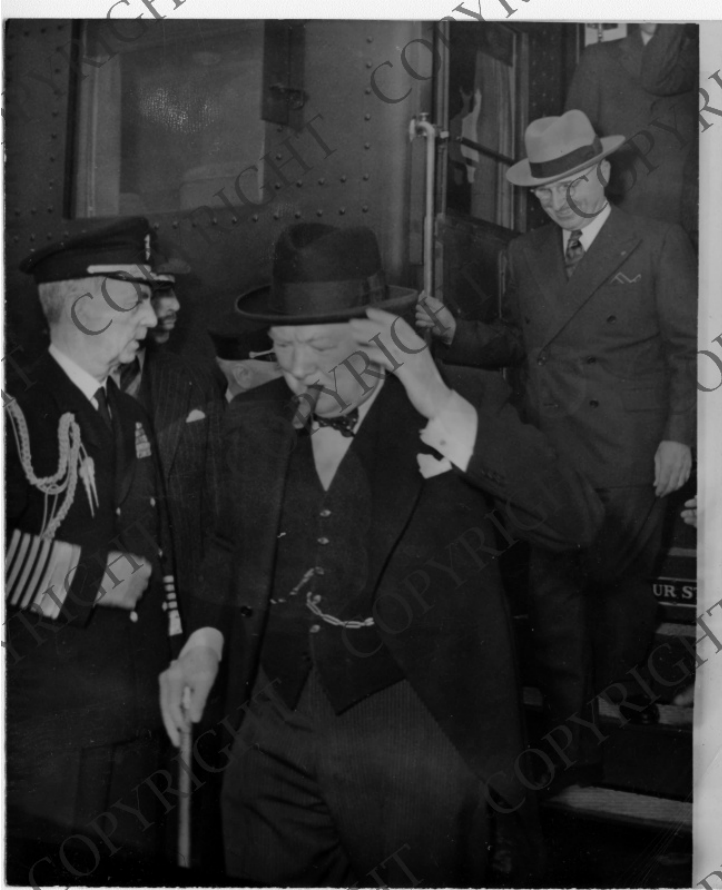

President Harry S. Truman and Winston Churchill Leave Train

Description

President Harry S. Truman (upper right) exits train with Winston Churchill (center) and Admiral William Leahy (lower left) upon their arrival in Fulton, Missouri.

Date(s)

March 5, 1946

Accession Number
64-1504

5x5 inches Black & White

Keywords Naval officers Railroads Presidential trips Presidents

People Pictured Truman, Harry S., 1884-1972 Churchill, Winston, Sir, 1874-1965 Leahy, William D. (William Daniel), 1875-1959