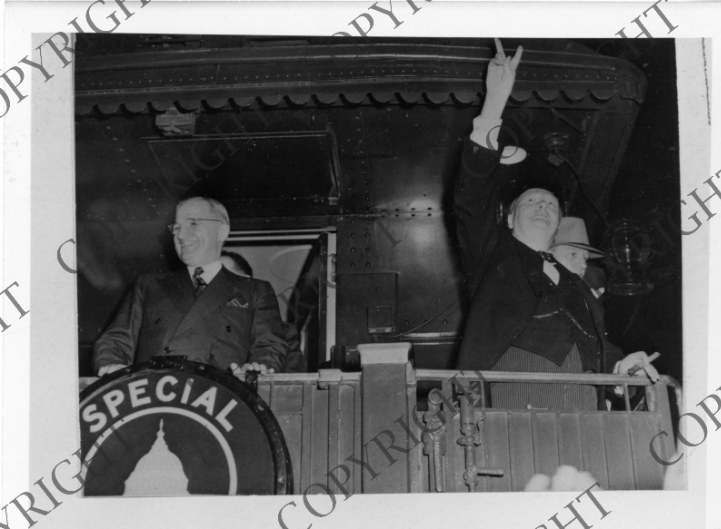

# President Harry S. Truman and Winston Churchill On Train

## Description

President Harry S. Truman (left) and Winston Churchill (right) stand on the rear platform of a train for a trip to Westminster College in Fulton, Missouri.

## Date(s)

March 4, 1946

**Accession Number** 64-1488

3 x 4.125 inches    Black & White

**Keywords** Presidents    Railroads    Presidential trips

**People Pictured** Truman, Harry S., 1884-1972    Churchill, Winston, Sir, 1874-1965