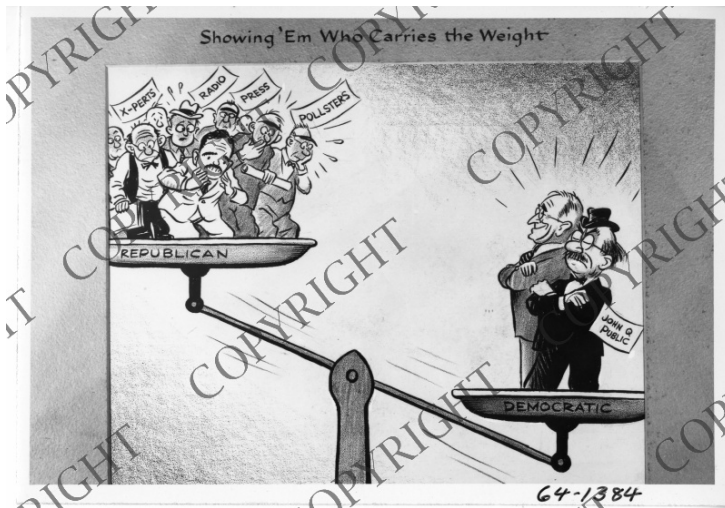

# Political Cartoon, "Showing 'Em Who Carries the Weight"

Accession Number 64-1384

5x7 inches (13x18 cm) Black & White

**Keywords** Political cartoons

**HST Keywords**

**People Pictured** Dewey, Thomas E. (Thomas Edmund), 1902-1971 Truman, Harry S., 1884-1972

**Rights** Copyrighted - This item is copyrighted and cannot be published, reproduced, or otherwise used without the explicit permission of the copyright holder.

**Note:** If you use this image, rights assessment and attribution are your responsibility.

## Description

This is a photograph of a political cartoon by Jon Kennedy for the Arkansas Democrat. It depicts President Harry S. Truman and a man labeled John Q. Public standing on one side of a scale that is labeled Democratic. On the other side of the scale, which is labeled Republican, are people labeled "x-perts," radio, press, and pollsters, standing with Thomas Dewey.