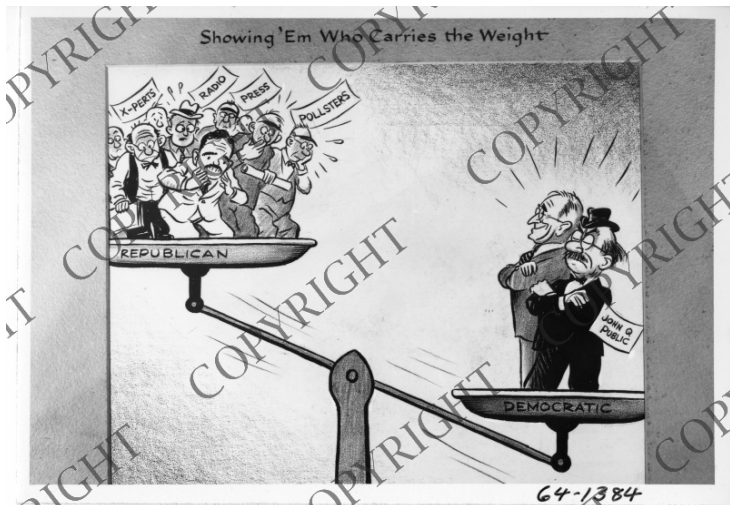

Political Cartoon, "Showing 'Em Who Carries the Weight"

Description

This is a photograph of a political cartoon by Jon Kennedy for the Arkansas Democrat. It depicts President Harry S. Truman and a man labeled John Q. Public standing on one side of a scale that is labeled Democratic. On the other side of the scale, which is labeled Republican, are people labeled "x-perts," radio, press, and pollsters, standing with Thomas Dewey.

Date(s)

1948

Accession Number 64-1384

5x7 inches (13x18 cm) Black & White

Keywords Political cartoons

HST Keywords

People Pictured Dewey, Thomas E. (Thomas Edmund), 1902-1971 Truman, Harry S., 1884-1972

Rights Copyrighted - This item is copyrighted and cannot be published, reproduced, or otherwise used without the explicit permission of the copyright holder.