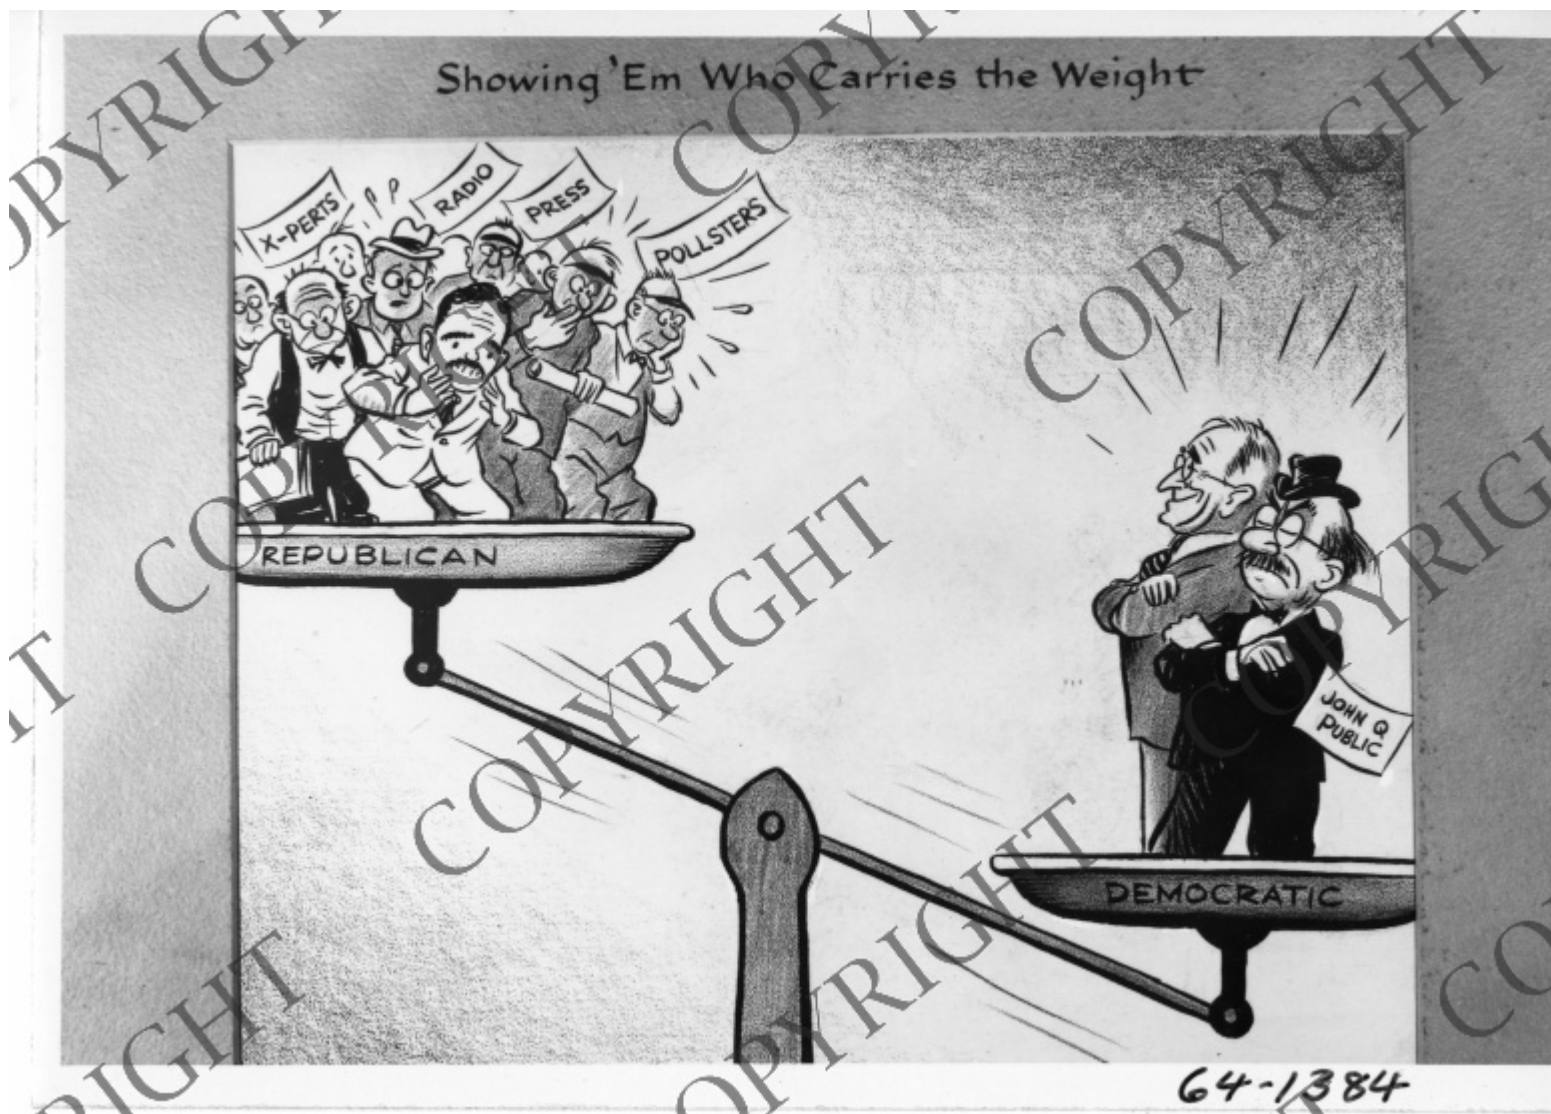

# Political Cartoon, "Showing 'Em Who Carries the Weight"

Accession Number

64-1384

## Description

This is a photograph of a political cartoon by Jon Kennedy for the Arkansas Democrat. It depicts President Harry S. Truman and a man labeled John Q. Public standing on one side of a scale that is labeled Democratic. On the other side of the scale, which is labeled Republican, are people labeled "x-perts," radio, press, and pollsters, standing with Thomas Dewey.

Date(s)

1948

5x7 inches (13x18 cm)

Black & White

Keywords

Political cartoons

HST Keywords

People Pictured