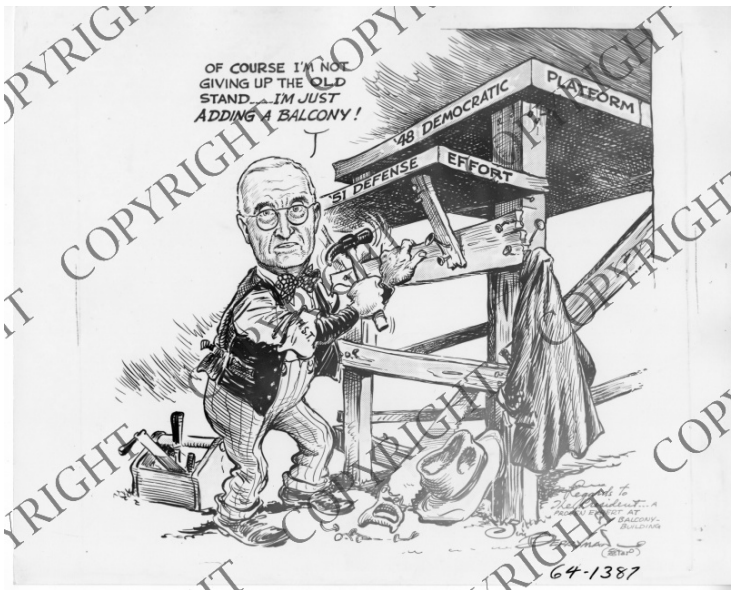

Political Cartoon, "'I'm Just Adding a Balcony'"

Description

This is a photograph of a political cartoon by Jim Berryman and published around 1951 in the Washington Evening Star. The photo shows Harry Truman building a balcony out of wood planks that read "51 Defense effort" and "48 Democratic platform." He says "Of course I'm not giving up the old stand--I'm just adding a balcony!"

Date(s)

ca.
1964

Accession Number 64-1387

8x10 inches (21x26 cm) Black & White

Keywords Political cartoons

People Pictured Truman, Harry S., 1884-1972

Rights Copyrighted - This item is copyrighted and cannot be published, reproduced, or otherwise used without the explicit permission of the copyright holder.