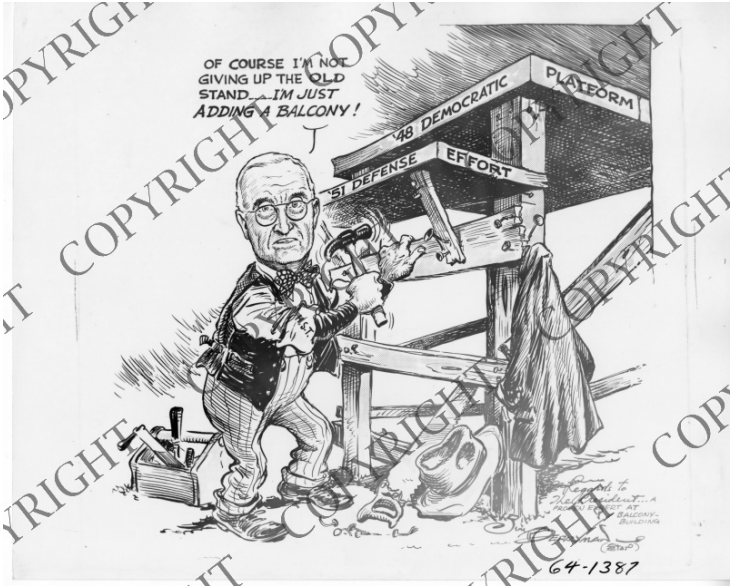

Political Cartoon, "'I'm Just Adding a Balcony'"

Description

This is a photograph of a political cartoon by Jim Berryman and published around 1951 in the Washington Evening Star. The photo shows Harry Truman building a balcony out of wood planks that read "'51 Defense effort" and "'48 Democratic platform." He says "Of course I'm not giving up the old stand--I'm just adding a balcony!"

Date(s)

ca.
1964

Accession Number 64-1387

8x10 inches (21x26 cm) Black & White

Keywords Political cartoons

People Pictured Truman, Harry S., 1884-1972

Rights Copyrighted - This item is copyrighted and cannot be published, reproduced, or otherwise used without the explicit permission of the copyright holder.