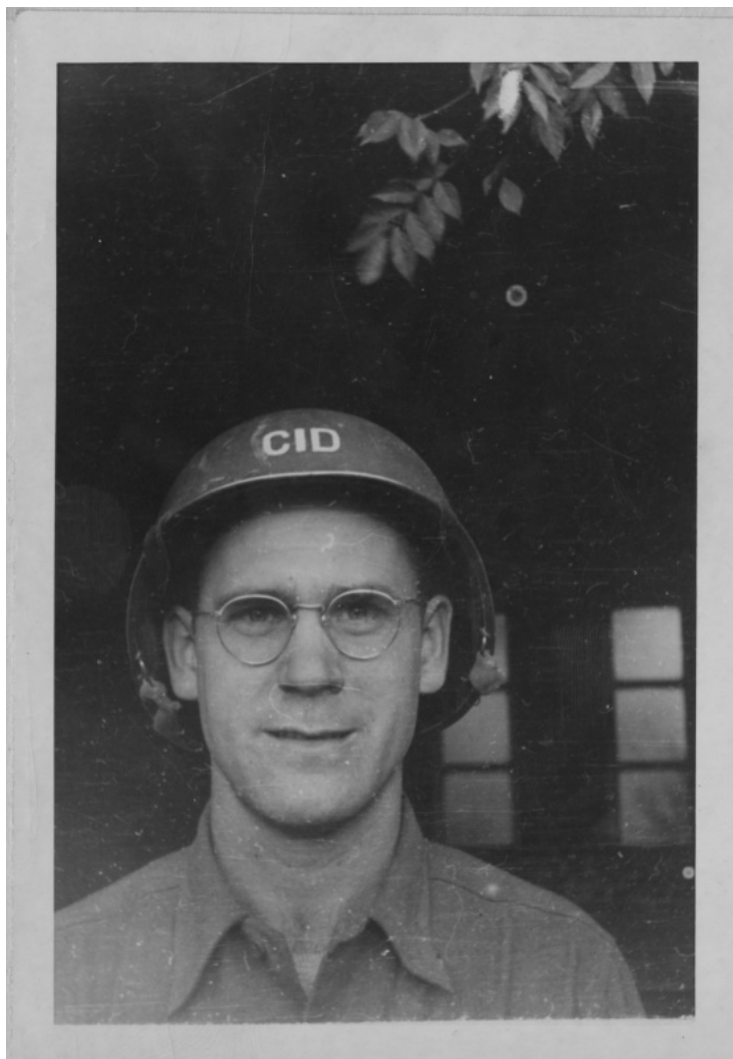

Richard Beckman in CID Helmet

Description

Richard Beckman wears a CID helmet while in Michereuax, Belgium. Beckman was a United States Army Criminal Investigation Detachment Agent during World War II.

Date(s)

September 1944

Accession Number 2017-928

3.5 x 4.5 inches Black & White

Related Collection [Beckman, Richard Papers](#)

Keywords Soldiers World War, 1939-1945

People Pictured Beckman, Richard (Richard Robert), 1915-1993