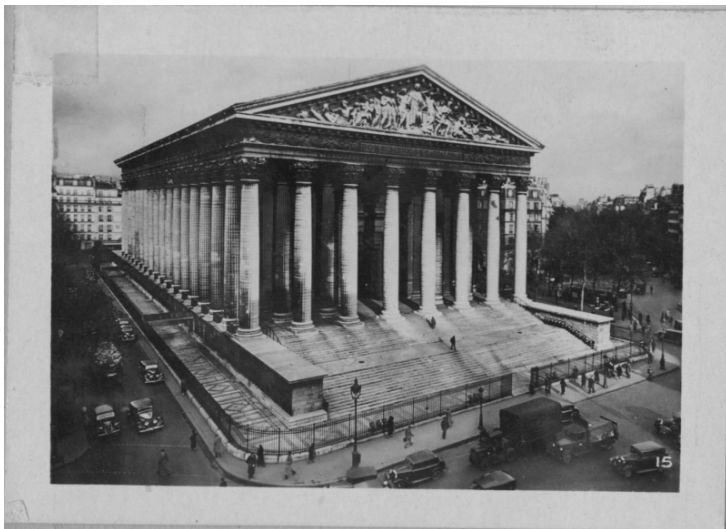

# L'Eglise de la Madeleine

## Description

This is a photograph of L'Eglise de la Madeleine, a Roman Catholic church in Paris, France.

Date(s)

December 1944

Accession Number

2017-944

2.5 x 3.5 inches Black & White

Related Collection [Beckman, Richard Papers](#)