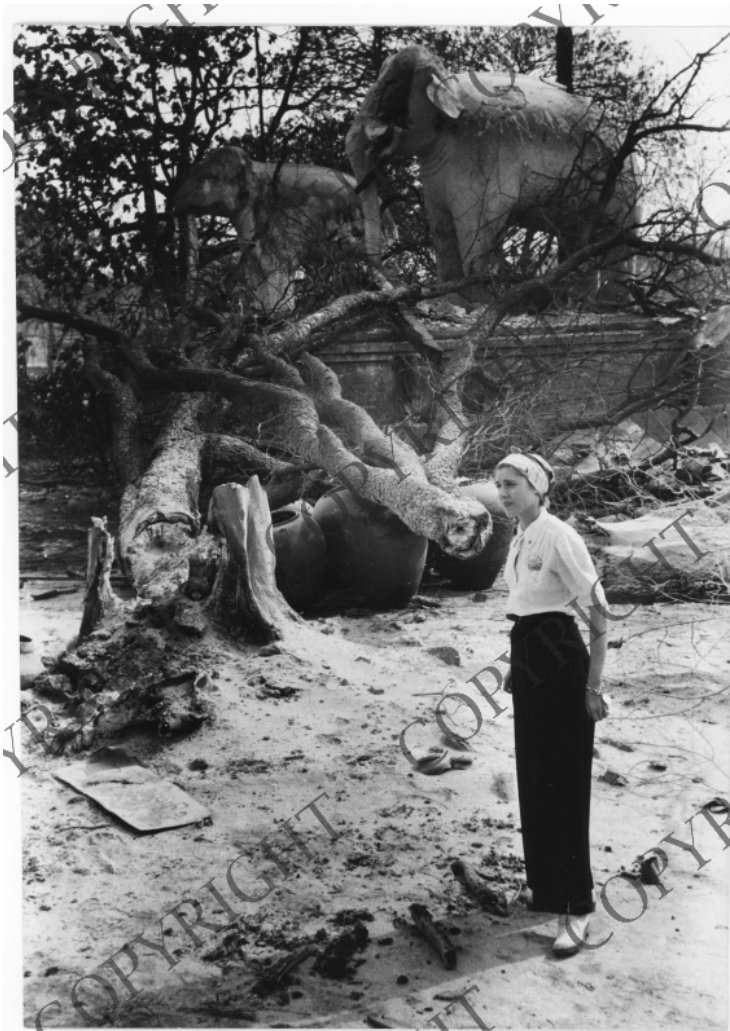

Clare Boothe Luce with Statues of Elephants in China

Description

Clare Boothe Luce stands near a large tree that has fallen over next to some large urns and a wall topped with statues of elephants in China.

Date(s)

ca.
1941

Accession Number 2017-570

7 x 9 inches Black & White

Related Collection [Roberts, Frank N. Papers](#)

People Pictured Luce, Clare Boothe, 1903-1987

Rights Copyrighted - This item is copyrighted and cannot be published, reproduced, or otherwise used without the explicit permission of the copyright holder.