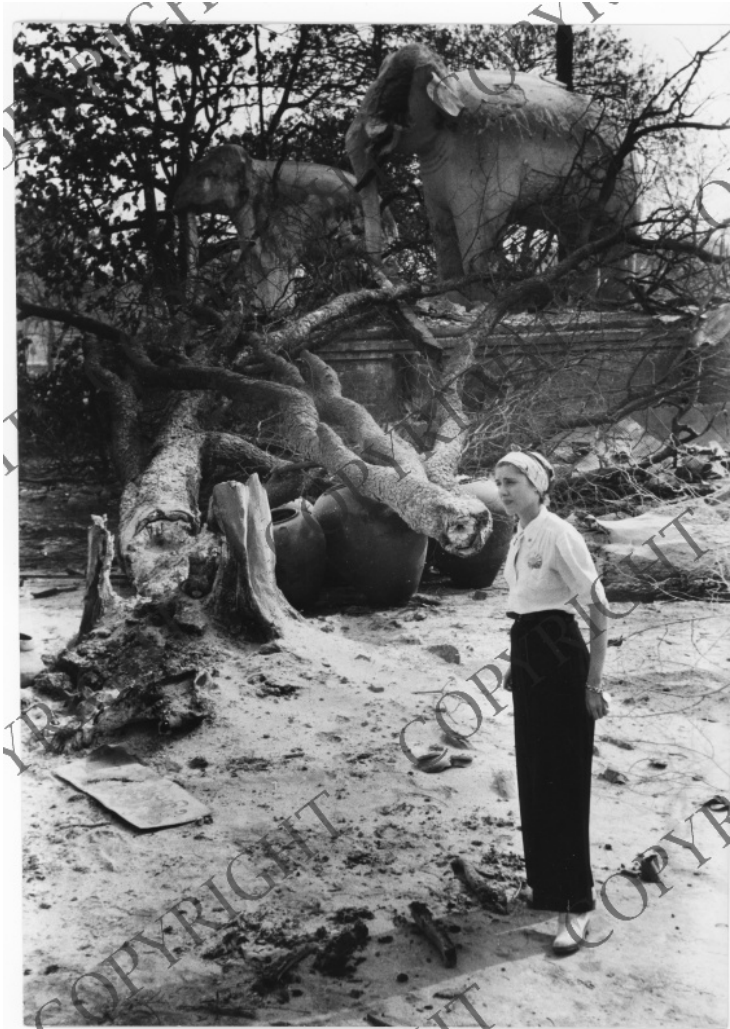

Clare Boothe Luce with Statues of Elephants in China

Description

Clare Boothe Luce stands near a large tree that has fallen over next to some large urns and a wall topped with statues of elephants in China.

Date(s)

ca.
1941

Accession Number 2017-570

7 x 9 inches Black & White

Related Collection [Roberts, Frank N. Papers](#)

People Pictured Luce, Clare Boothe, 1903-1987

Rights Copyrighted - This item is copyrighted and cannot be published, reproduced, or otherwise used without the explicit permission of the copyright holder.