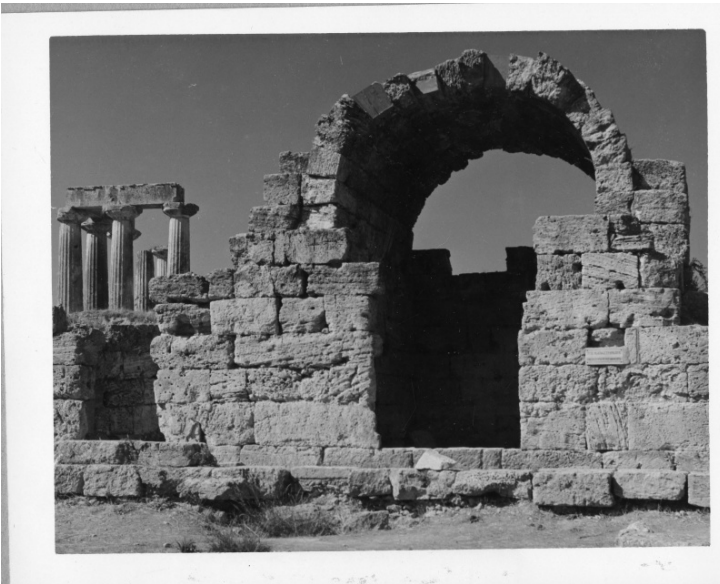

## Description

This is a view of an archway and columns in ancient Corinth, Greece. Images are from Rear Admiral Lewis S. Parks' scrapbook of Europe 1958.

Date(s)

October 1958

Accession Number  
2015-1517

4x5 inches (10x13 cm)    Black & White

Related Collection [Parks, Lewis S. Papers](#)

Rights The Library is unaware of any copyright claims to this item; use at your own risk.

**Note: If you use this image, rights assessment and attribution are your responsibility.**