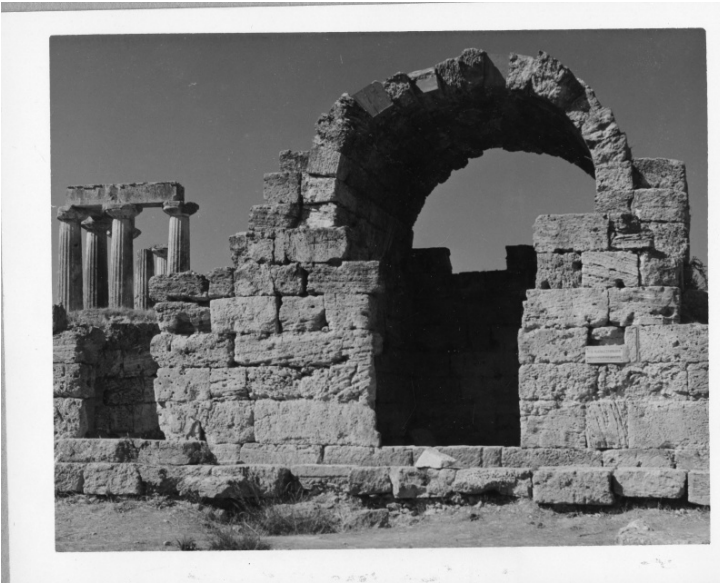

## Description

This is a view of an archway and columns in ancient Corinth, Greece. Images are from Rear Admiral Lewis S. Parks' scrapbook of Europe 1958.

Date(s)

October 1958

Accession Number  
2015-1517

4x5 inches (10x13 cm)      Black & White

Related Collection [Parks, Lewis S. Papers](#)

Rights The Library is unaware of any copyright claims to this item; use at your own risk.

**Note: If you use this image, rights assessment and attribution are your responsibility.**