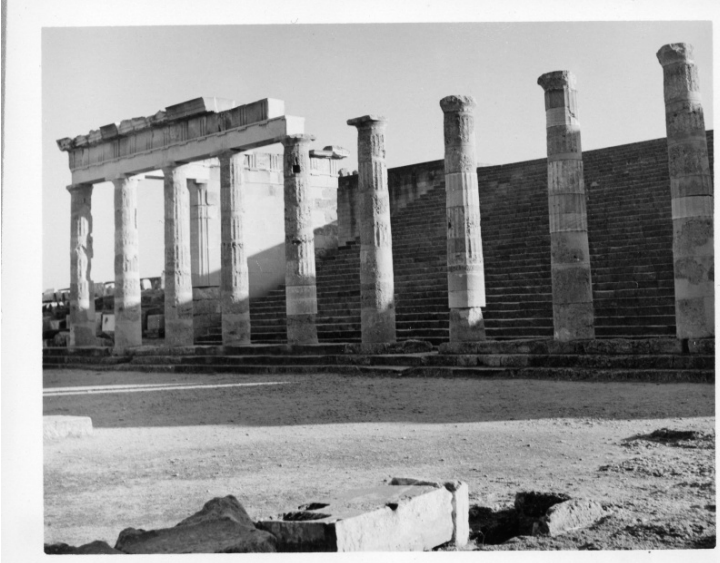

Temple of Athena at the Acropolis of Lindos

Description

This is a view of the Temple of Athena at the Acropolis of Lindos on Rhodes, Greece.

Date(s)

ca.

September 1958

Accession Number 2015-1449

4x5 inches (10x13 cm) Black & White