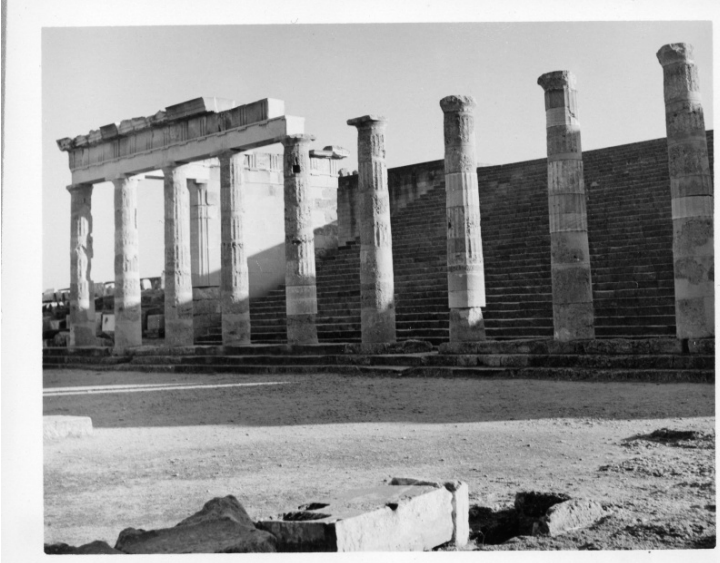

Temple of Athena at the Acropolis of Lindos

Description

This is a view of the Temple of Athena at the Acropolis of Lindos on Rhodes, Greece.

Date(s)

ca.

September 1958

Accession Number

2015-1449

4x5 inches (10x13 cm) Black & White

Related Collection [Parks, Lewis S. Papers](#)

Keywords Temples, Buddhist

People Pictured Parks, Lewis S. (Lewis Smith), 1902-1982

Rights The Library is unaware of any copyright claims to this item; use at your own risk.