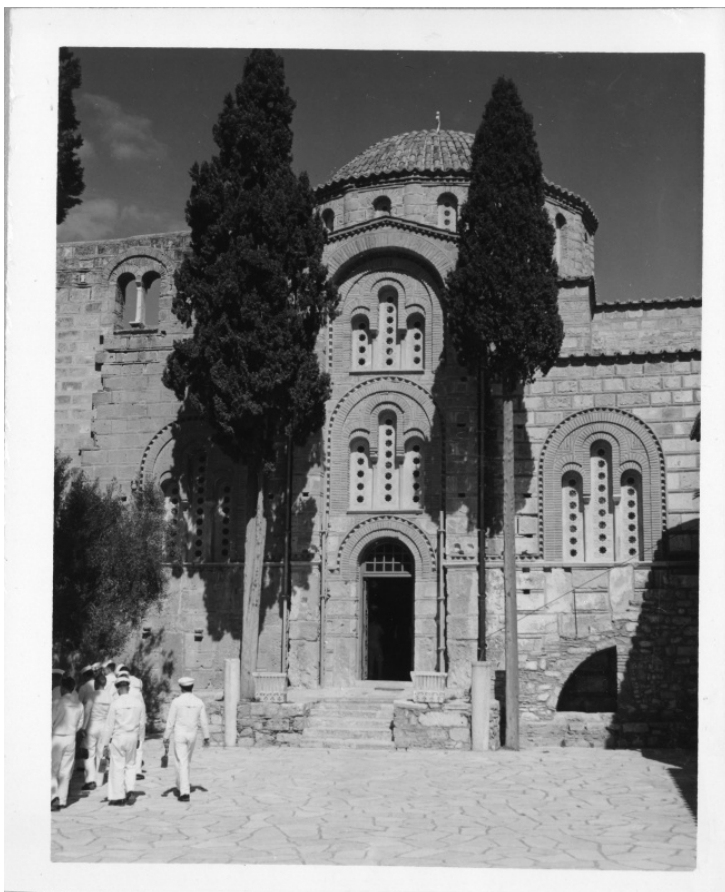

Byzantine Monastery of Daphni

Description

The Byzantine Monastery of Daphni, Greece, built on the old Temple of Apollo about 1000 AD.

Date(s)

ca.

September 1958

Accession Number

2015-1442

4x5 inches (10x13 cm) Black & White

Related Collection [Parks, Lewis S. Papers](#)

Keywords Church buildings

Rights The Library is unaware of any copyright claims to this item; use at your own risk.

Note: If you use this image, rights assessment and attribution are your responsibility.