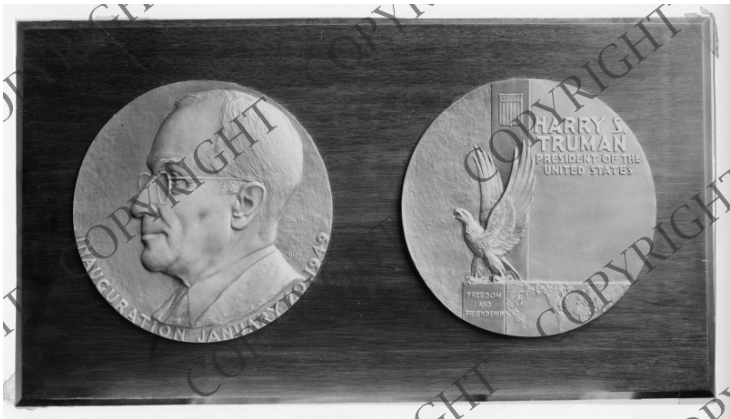

Inauguration Medal

Description

This is a photograph of the Inauguration Medal with an image of President Harry S. Truman on the left and an eagle on the right made by sculptor Julio Kilenyi.

Date(s)

1948

Accession Number

64-878

5x9 inches Black & White

Keywords Presidential inaugurations Medals

Rights Copyrighted - This item is copyrighted and cannot be published, reproduced, or otherwise used without the explicit permission of the copyright holder.