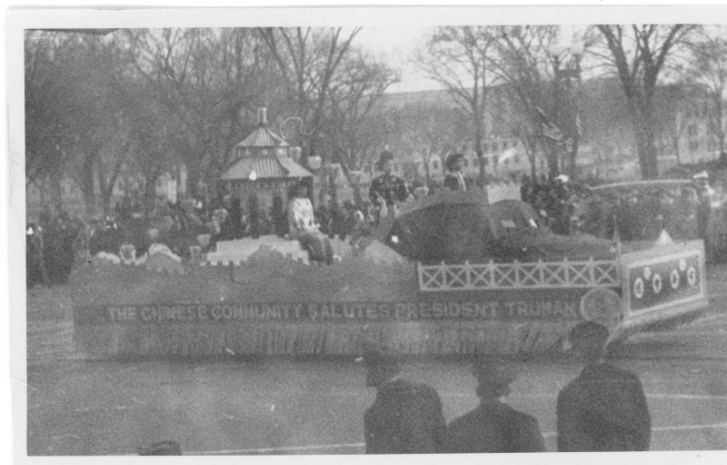

The Chinese Association's Float in the 1949 Inaugural Parade

Description

The Chinese Association's float in the 1949 Inaugural parade depicts a piece of the Great Wall and a Chinese building. The lettering on the side of the float reads, "The Chinese Community Salute President Truman." All are unidentified. Donor: Jerrold Gilbert.

Date(s)

January 20, 1949

Accession Number 2017-61

2.5 x 4 inches Black & White

Keywords Parades Inauguration Day Presidential inaugurations

Rights The Library is unaware of any copyright claims to this item; use at your own risk.