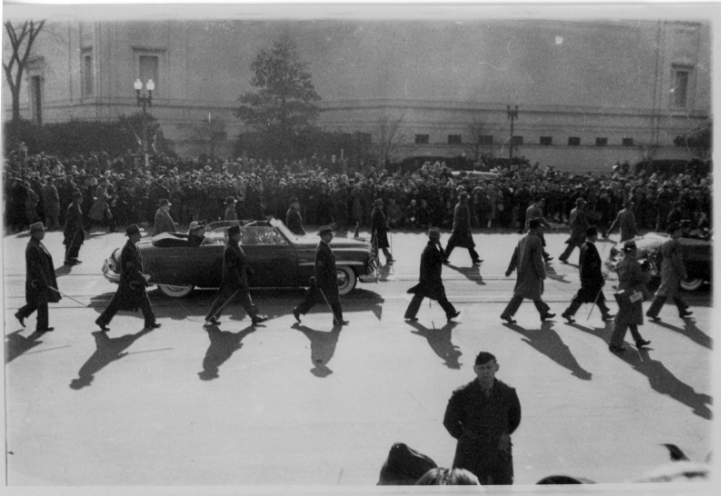

First Lady Bess Truman Rides in the Inaugural Parade

Description

First Lady Bess Truman (back seat of car, right) rides in the Inaugural Parade. All other are unidentified. The original caption in the scrapbook: The First Lady. Donor: Jerrold Gilbert.

Date(s)

January 20, 1949

Accession Number 2017-11

3 x 4.5 inches Black & White

Keywords First ladies Parades Automobiles Inauguration Day Presidential inaugurations

People Pictured Truman, Bess Wallace, 1885-1982