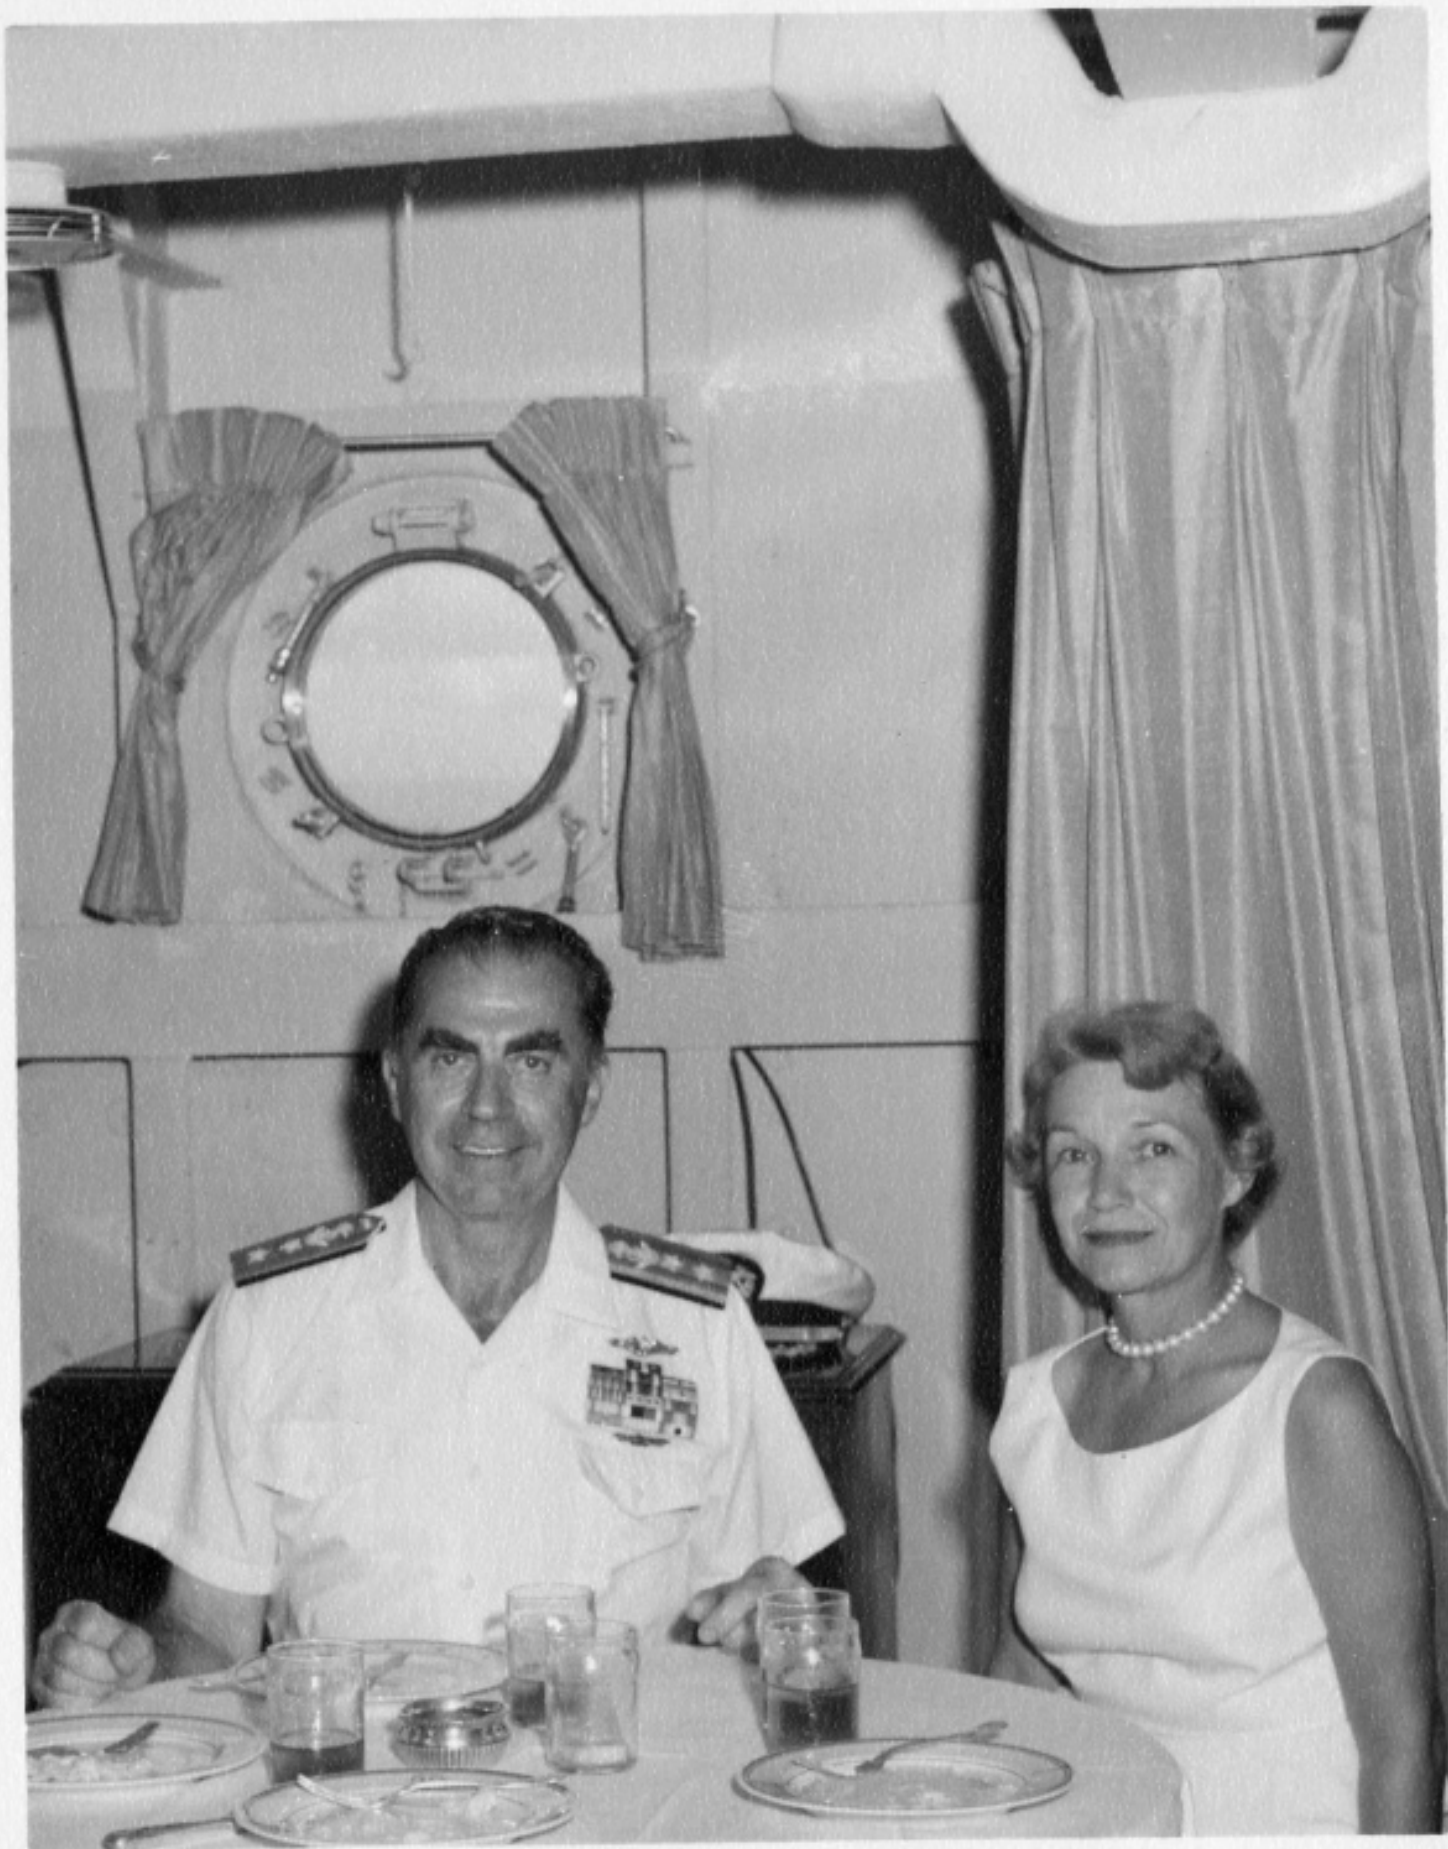

# **Betty Ellis and Rear Admiral Lewis S. Parks**

Accession Number

2015-1191

**Description**

Betty Ellis sits next to Rear Admiral Lewis S. Parks while aboard the USS Wisconsin while in Guantanamo Bay, Cuba.

Date(s)

ca.

1957

4x5 inches (10x13 cm)

Black & White

Related Collection

[Parks, Lewis S. Papers](#)

Keywords