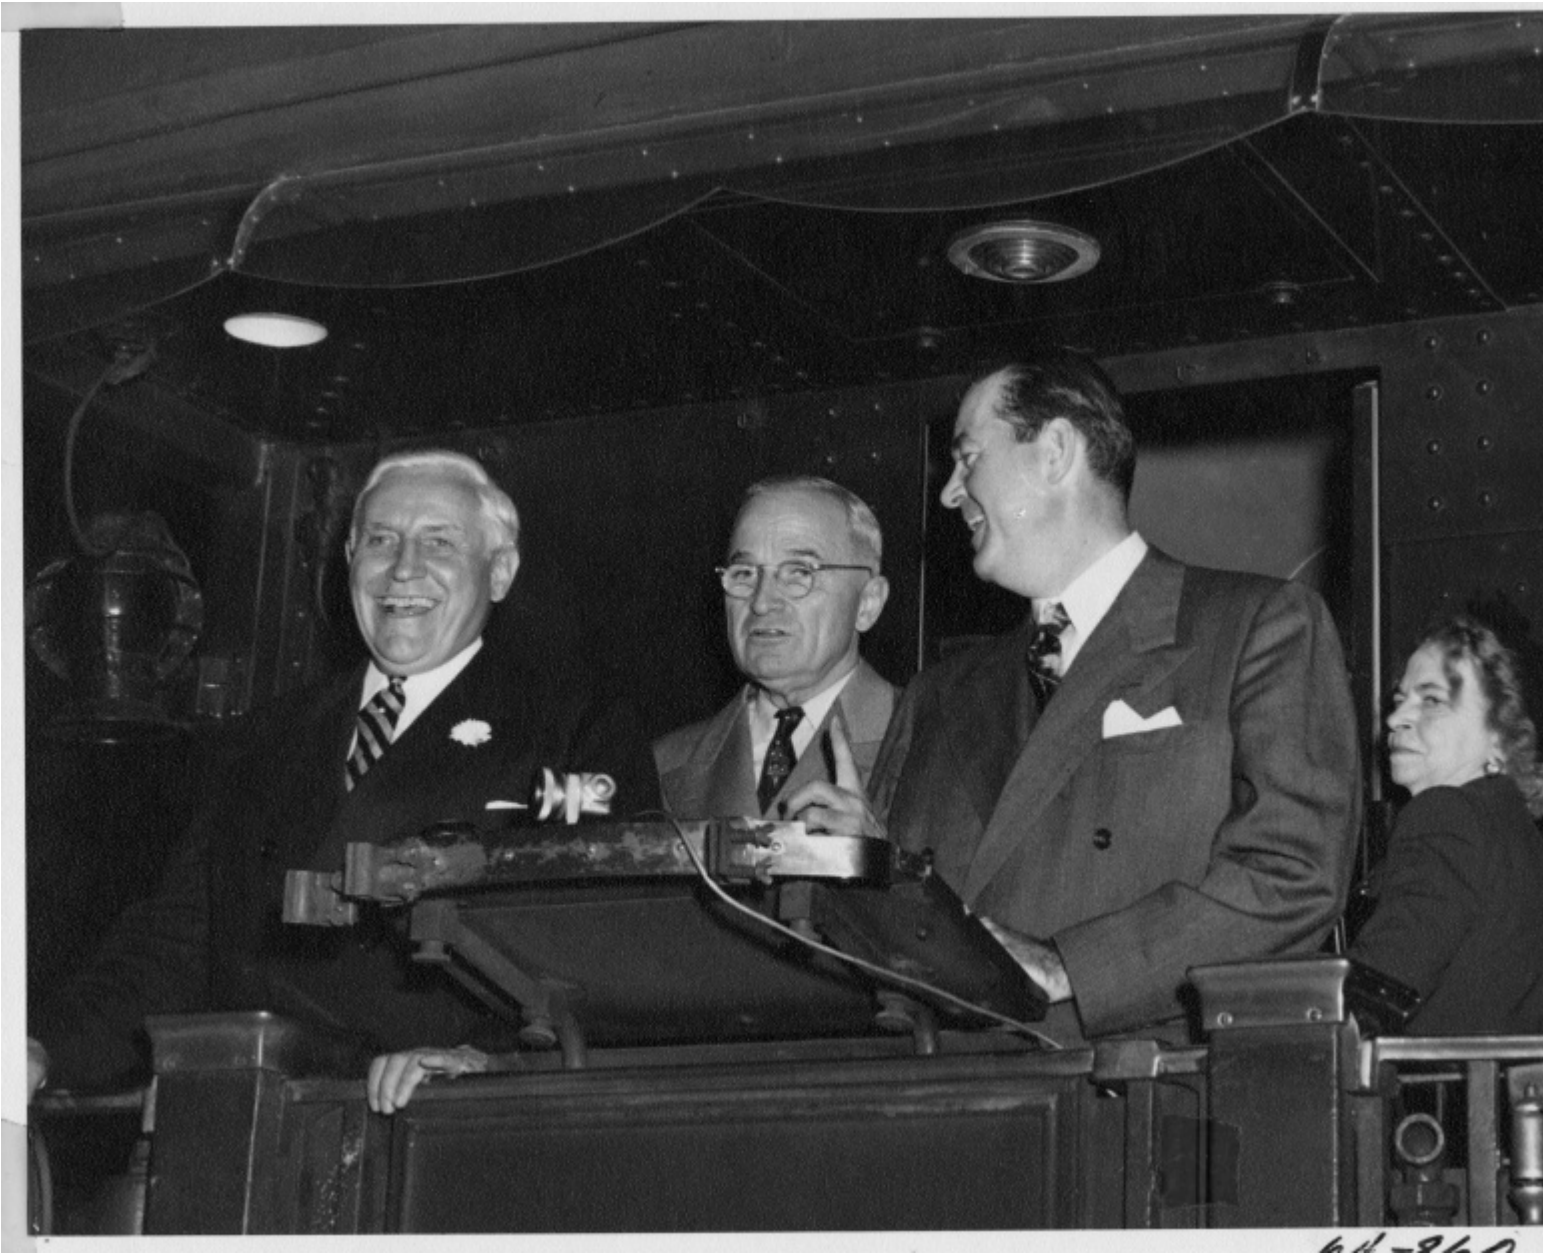

# President Harry S. Truman in St. Louis, Missouri

Accession Number

64-860

**Description**

From left to right, Bernard Dickmann, President Harry S. Truman, Robert Hannegan, and an unidentified woman stand on the rear platform of a train in St. Louis, Missouri. Truman is returning to Washington, D. C. after the successful conclusion to the 1948 presidential campaign.

Date(s)

November 4, 1948

8x10 inches (21x26 cm)

Black & White

Keywords

Railroads

Presidents

Presidential campaign, 1948