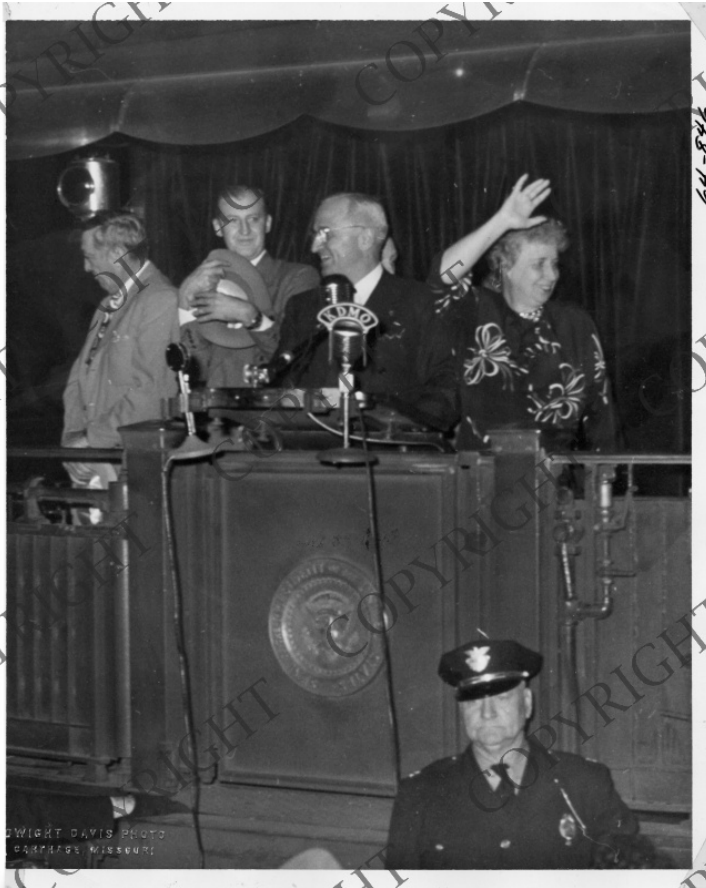

President Harry S. Truman on the Campaign Train

Description

President Harry S. Truman (second from right) and First Lady Bess Truman (right) aboard the campaign train with the Newton County Democrats. Others are unidentified.

Date(s)

ca.

September 1948

Accession Number

64-846

8x10 inches (21x26 cm) Black & White

Keywords First ladies Presidential campaign trips Presidential campaign, 1948 Presidents Railroads

People Pictured Truman, Harry S., 1884-1972 Truman, Bess Wallace, 1885-1982