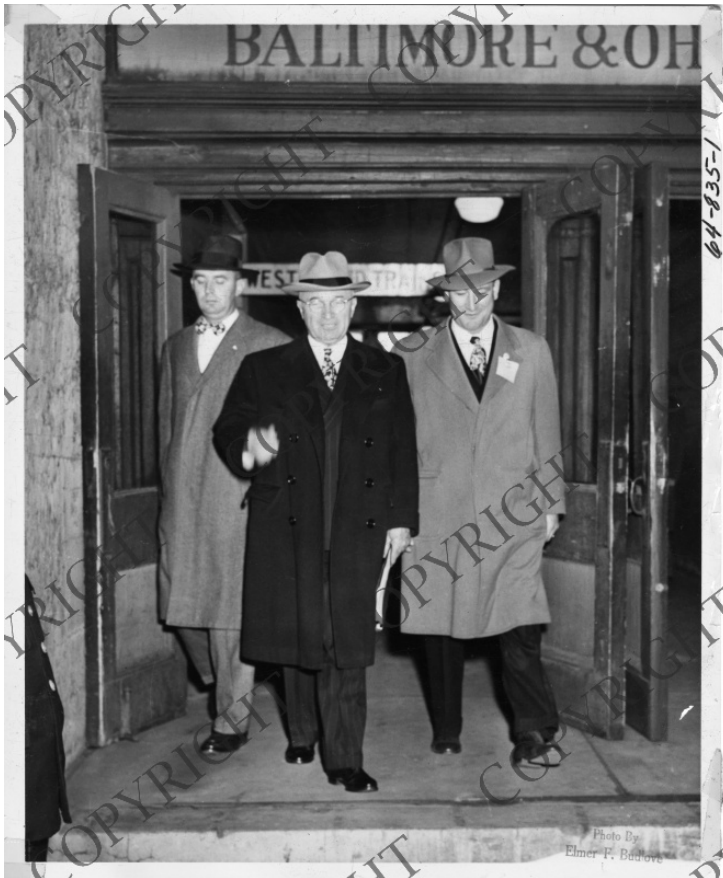

President Harry S. Truman in Gary, Indiana

Description

President Harry S. Truman (center) is walking out of a train station in Gary, Indiana. The other two men are unidentified.

Date(s)

October 25, 1948

Accession Number

64-835-01

7.5x9.5 inches Black & White

Keywords Presidential campaign, 1948 Presidents Presidential campaign trips

People Pictured Truman, Harry S., 1884-1972

Rights Copyrighted - This item is copyrighted and cannot be published, reproduced, or otherwise used without the explicit permission of the copyright holder.