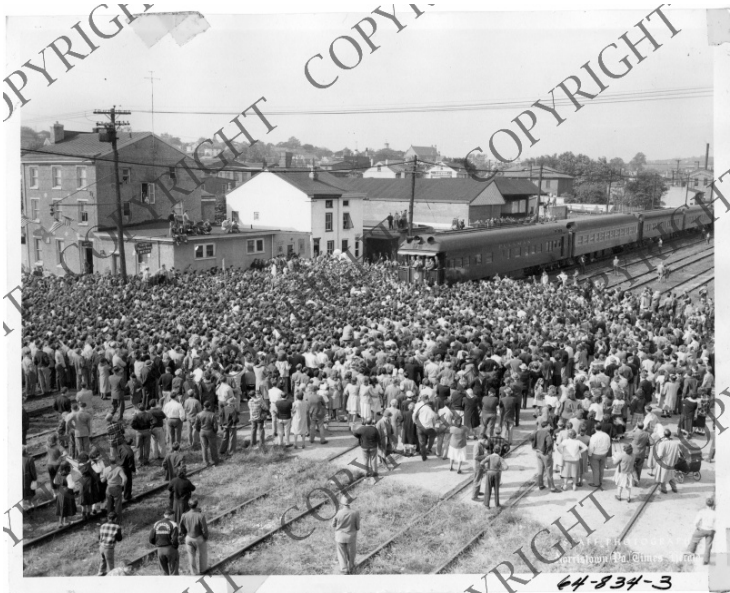

A Crowd Gathers to See President Harry S. Truman in Pennsylvania

Description

A crowd gathers around President Harry S. Truman's railroad car in Bridgeport, Pennsylvania during a campaign stop. All are unidentified.

Date(s)

October 7, 1948

Accession Number
64-834-03

8x10 inches (21x26 cm) Black & White

Keywords Railroads Presidential campaign, 1948 Presidential campaign trips

Rights Copyrighted - This item is copyrighted and cannot be published, reproduced, or otherwise used without the explicit permission of the copyright holder.