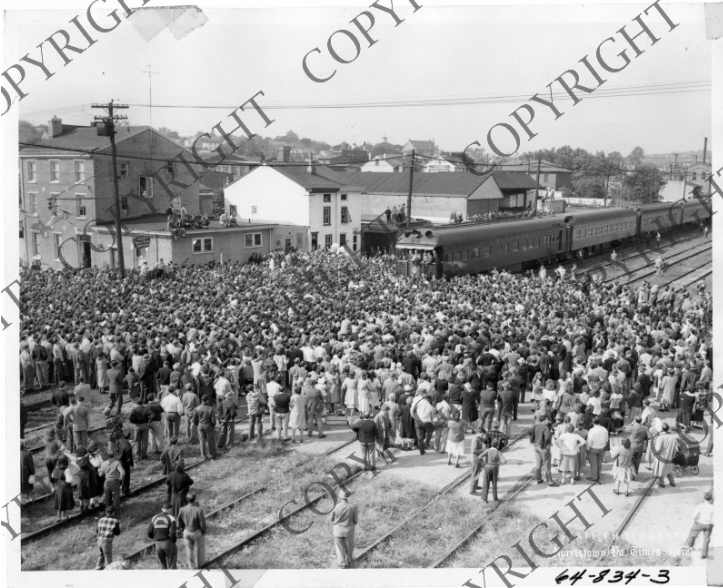

# A Crowd Gathers to See President Harry S. Truman in Pennsylvania

## Description

A crowd gathers around President Harry S. Truman's railroad car in Bridgeport, Pennsylvania during a campaign stop. All are unidentified.

Date(s)

October 7, 1948

Accession Number

64-834-03

8x10 inches (21x26 cm) Black & White