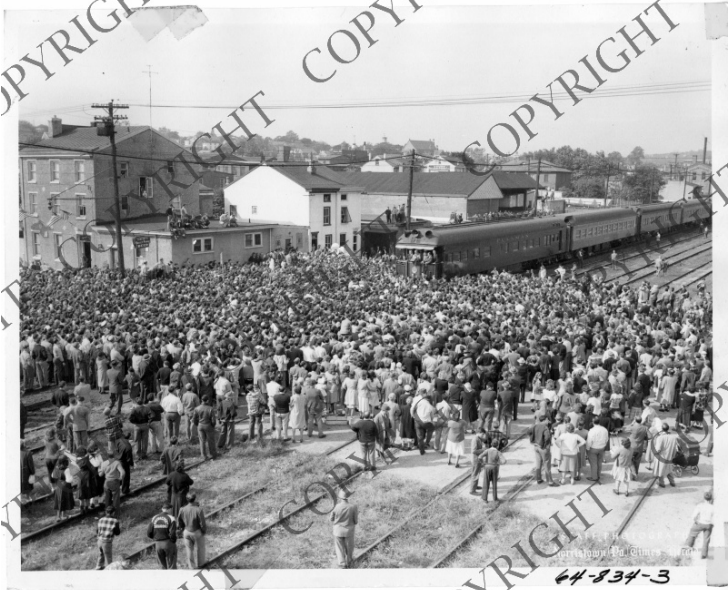

# A Crowd Gathers to See President Harry S. Truman in Pennsylvania

## Description

A crowd gathers around President Harry S. Truman's railroad car in Bridgeport, Pennsylvania during a campaign stop. All are unidentified.

## Date(s)

October 7, 1948

**Accession Number** 64-834-03

8x10 inches (21x26 cm)    Black & White

**Keywords** Railroads    Presidential campaign, 1948    Presidential campaign trips

**Rights** Copyrighted - This item is copyrighted and cannot be published, reproduced, or otherwise used without the explicit permission of the copyright holder.