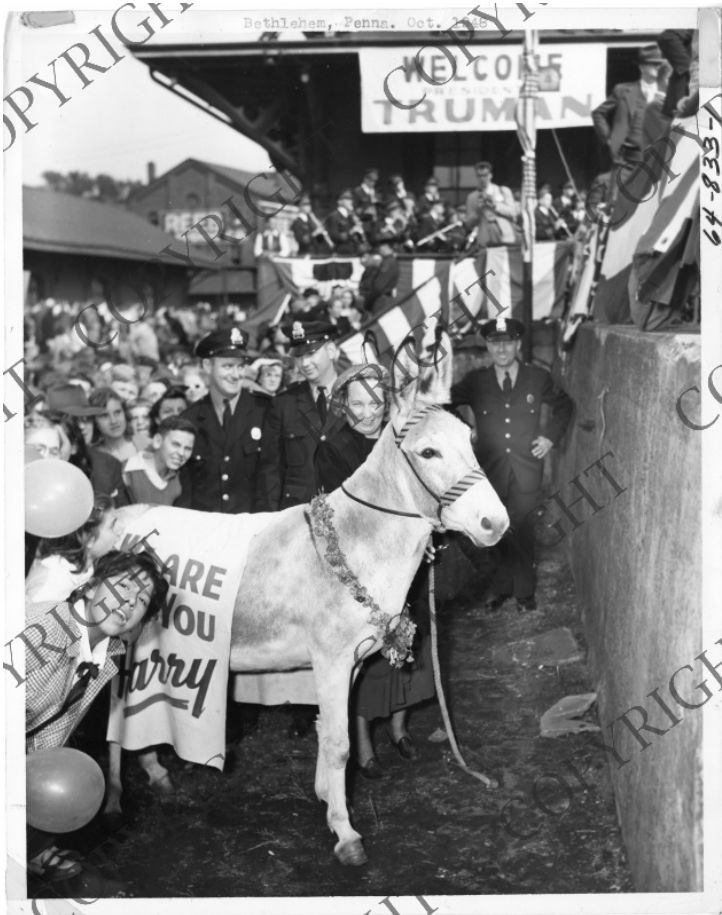

Supporters at President Truman's Campaign Stop in Bethlehem, Pennsylvania

Description

A woman stands with a large mule in front of a large crowd in Bethlehem, Pennsylvania, turn out to show their support for President Harry S. Truman at a campaign stop. All are unidentified.

Date(s)

October 7, 1948

Accession Number

64-833-01

8x10 inches (21x26 cm) Black & White

Keywords Mules Presidential campaign, 1948 Presidential campaign trips

Rights Copyrighted - This item is copyrighted and cannot be published, reproduced, or otherwise used without the explicit permission of the copyright holder.