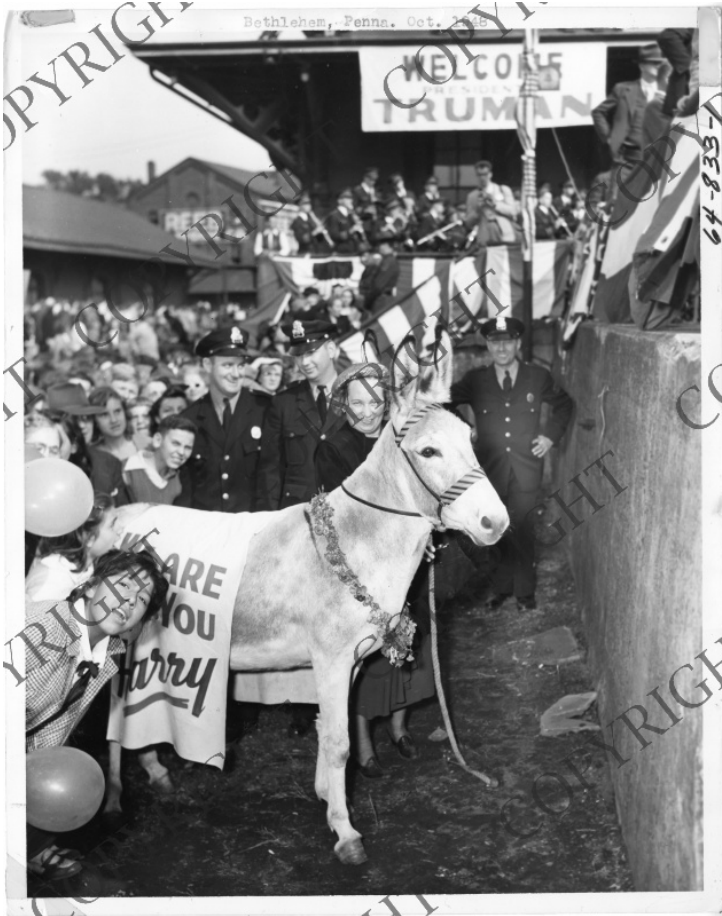

Supporters at President Truman's Campaign Stop in Bethlehem, Pennsylvania

Description

A woman stands with a large mule in front of a large crowd in Bethlehem, Pennsylvania, turn out to show their support for President Harry S. Truman at a campaign stop. All are unidentified.

Date(s)

October 7, 1948

Accession Number 64-833-01

8x10 inches (21x26 cm) Black & White

Keywords Mules Presidential campaign, 1948 Presidential campaign trips

Rights Copyrighted - This item is copyrighted and cannot be published, reproduced, or otherwise used without the explicit permission of the copyright holder.