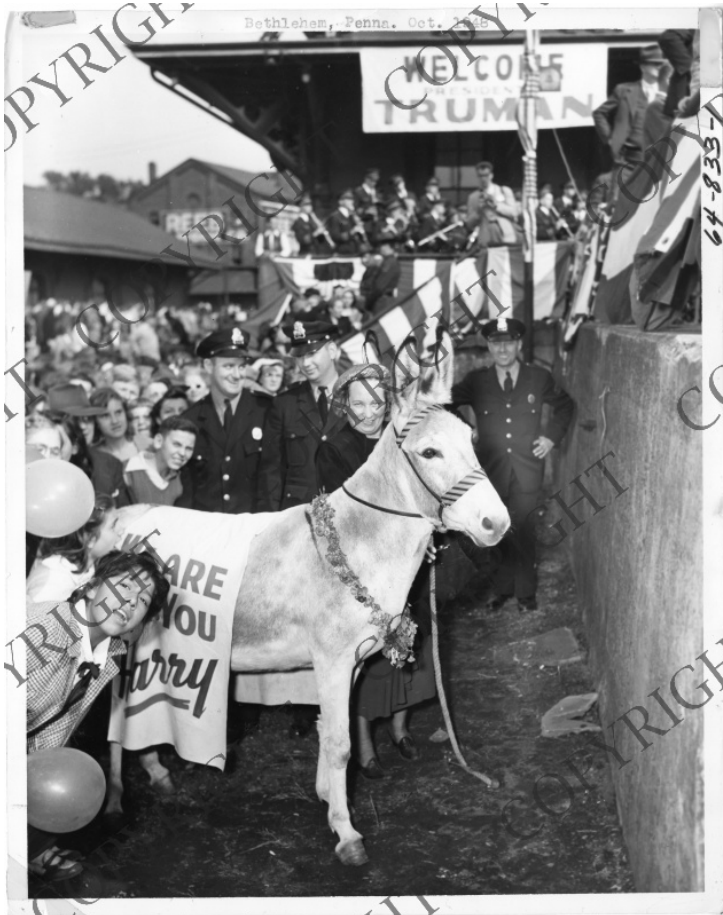

Supporters at President Truman's Campaign Stop in Bethlehem, Pennsylvania

Description

A woman stands with a large mule in front of a large crowd in Bethlehem, Pennsylvania, turn out to show their support for President Harry S. Truman at a campaign stop. All are unidentified.

Date(s)

October 7, 1948

Accession Number 64-833-01

8x10 inches (21x26 cm) Black & White

Keywords Mules Presidential campaign, 1948 Presidential campaign trips

Rights Copyrighted - This item is copyrighted and cannot be published, reproduced, or otherwise used without the explicit permission of the copyright holder.