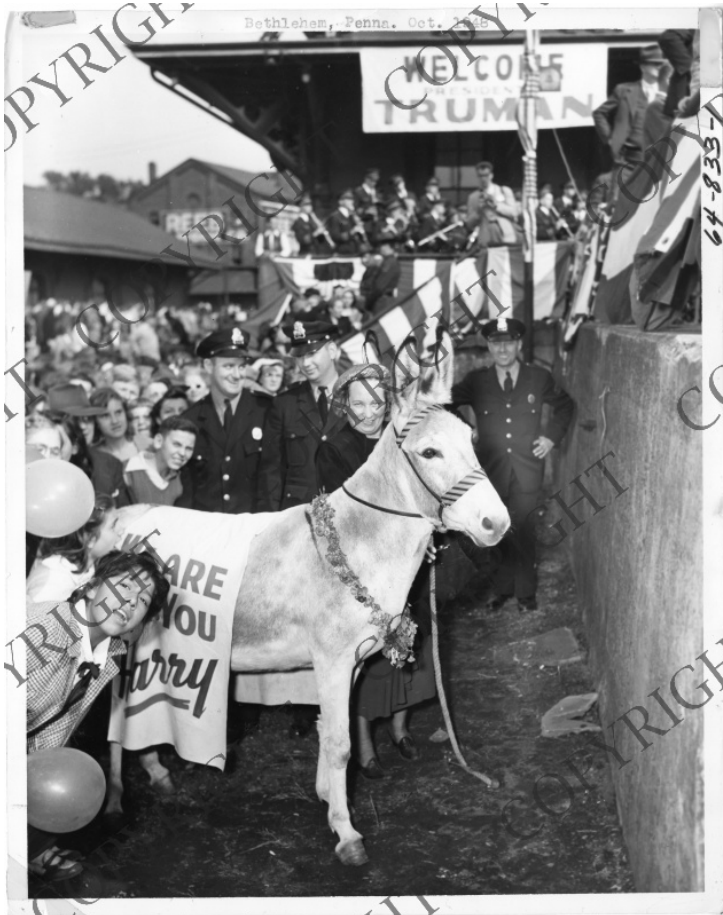

# Supporters at President Truman's Campaign Stop in Bethlehem, Pennsylvania

## Description

A woman stands with a large mule in front of a large crowd in Bethlehem, Pennsylvania, turn out to show their support for President Harry S. Truman at a campaign stop. All are unidentified.

## Date(s)

October 7, 1948

**Accession Number** 64-833-01

8x10 inches (21x26 cm) Black & White

**Keywords** Mules Presidential campaign, 1948 Presidential campaign trips

**Rights** Copyrighted - This item is copyrighted and cannot be published, reproduced, or otherwise used without the explicit permission of the copyright holder.