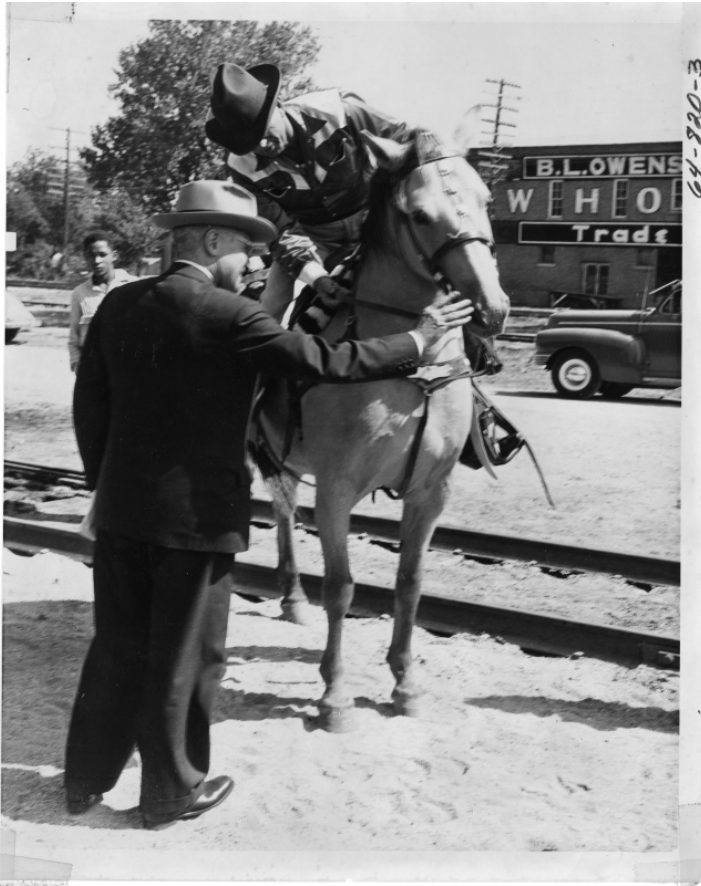

# President Harry S. Truman Greets Horse and Rider in Oklahoma

## Description

President Harry S. Truman greets a horse and its rider, Clyde Wyatt, while campaigning in Ardmore, Oklahoma. Another unidentified young man looks on. They are stopped at a railroad station during the presidential campaign.

## Date(s)

September 28, 1948

**Accession Number** 64-820-03

8x10 inches (21x26 cm) Black & White

**Keywords** Horses Presidential campaign trips Presidential campaign, 1948 Presidents Railroads

**People Pictured** Truman, Harry S., 1884-1972