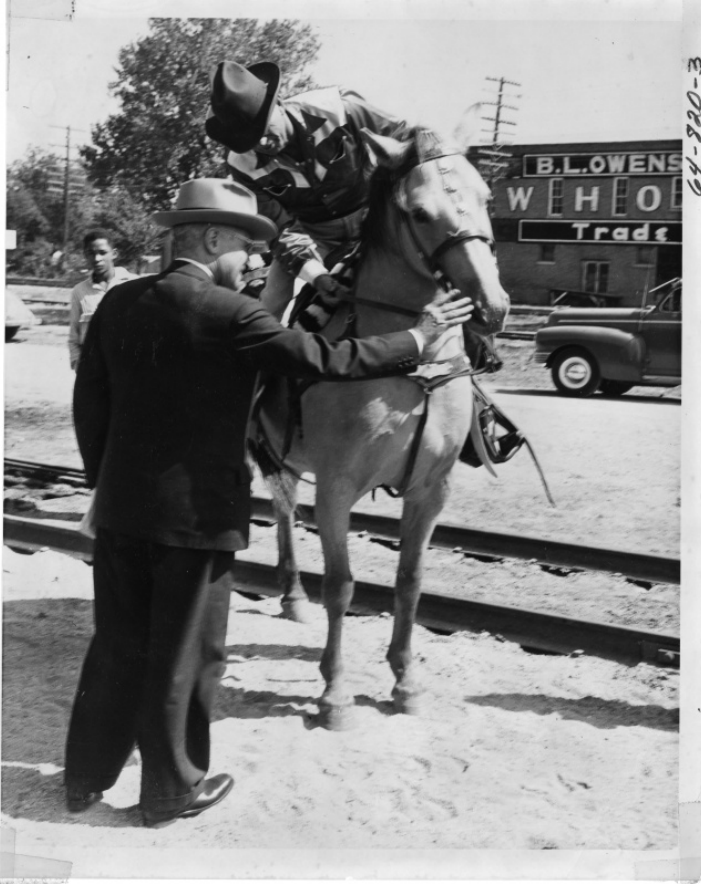

President Harry S. Truman Greets Horse and Rider in Oklahoma

Description

President Harry S. Truman greets a horse and its rider, Clyde Wyatt, while campaigning in Ardmore, Oklahoma. Another unidentified young man looks on. They are stopped at a railroad station during the presidential campaign.

Date(s)

September 28, 1948

Accession Number

64-820-03

8x10 inches (21x26 cm) Black & White

Keywords Horses Presidential campaign trips Presidential campaign, 1948 Presidents Railroads

People Pictured Truman, Harry S., 1884-1972