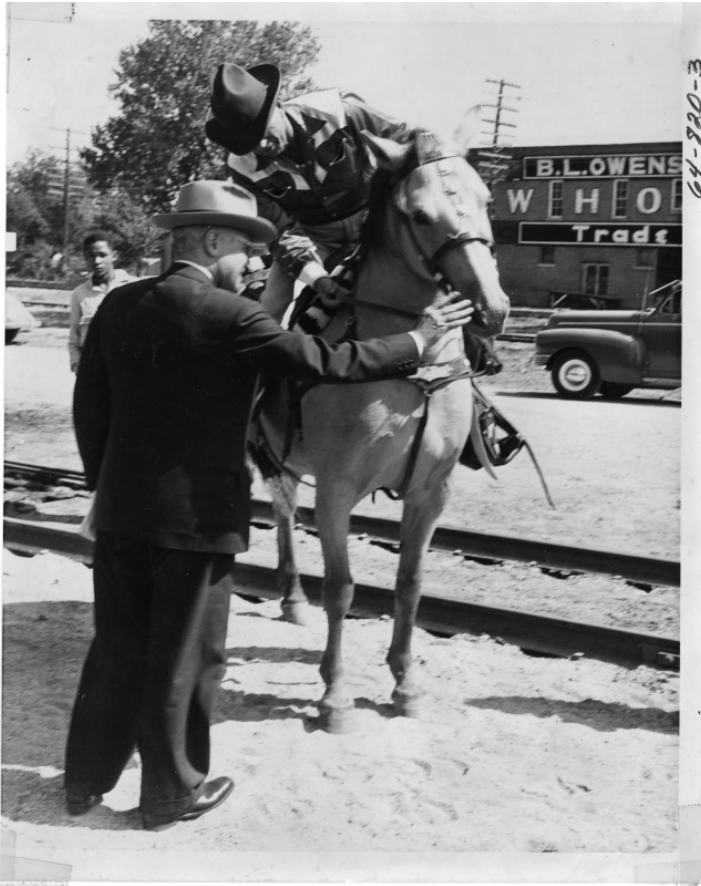

President Harry S. Truman Greet Horse and Rider in Oklahoma

Description

President Harry S. Truman greets a horse and its rider, Clyde Wyatt, while campaigning in Ardmore, Oklahoma. Another unidentified young man looks on. They are stopped at a railroad station during the presidential campaign.

Date(s)
September 28, 1948

Accession Number
64-820-03

8x10 inches (21x26 cm) Black & White

Keywords Horses Presidential campaign trips Presidential campaign, 1948 Presidents Railroads

People Pictured Truman, Harry S., 1884-1972