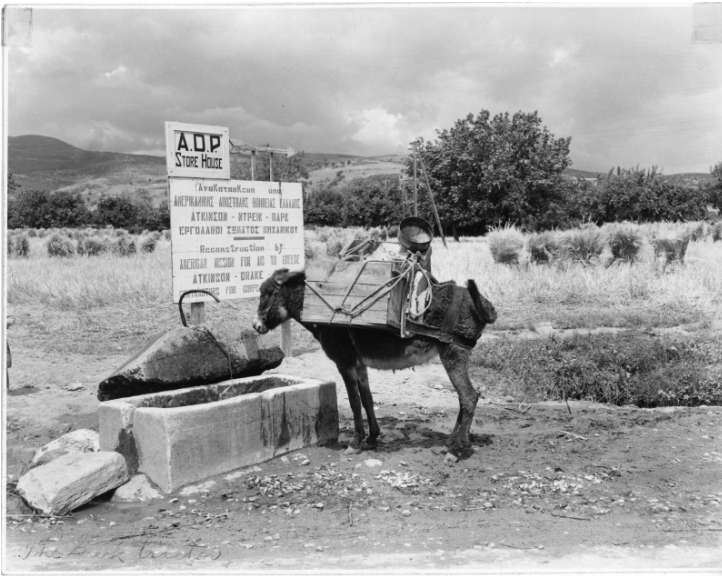

A Donkey in Greece

Description

A donkey is carrying a load strapped to its back as it drinks water from a trough in front of a sign which reads "A.D.P. Store House" on a rural path in Greece. Original caption: "The Greek tractor."

Date(s)

ca.
1948

Accession Number 64-786

8x10 inches (21x26 cm) Black & White

Related Collection [Griswold, Dwight P. Papers](#)

Keywords Mules

Rights The Library is unaware of any copyright claims to this item; use at your own risk.