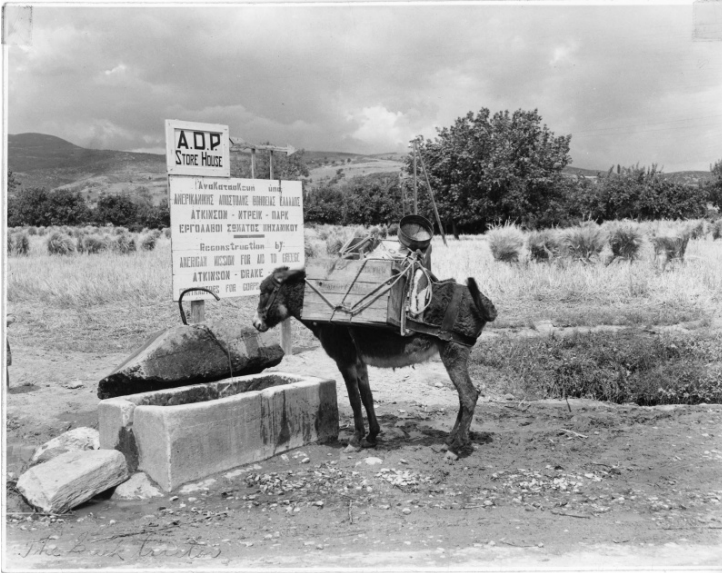

A Donkey in Greece

Description

A donkey is carrying a load strapped to its back as it drinks water from a trough in front of a sign which reads "A.D.P. Store House" on a rural path in Greece. Original caption: The Greek tractor.

Date(s)

ca.

1948

Accession Number

64-786

8x10 inches (21x26 cm) Black & White

Related Collection [Griswold, Dwight P. Papers](#)

Keywords Mules