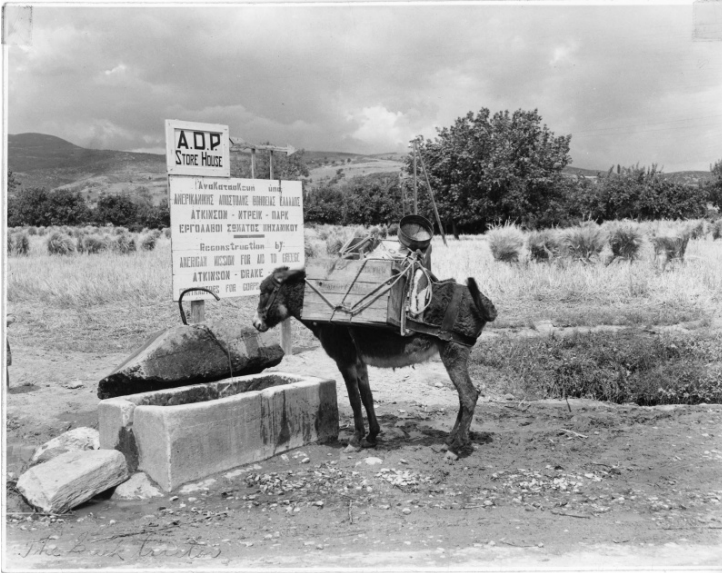

A Donkey in Greece

Description

A donkey is carrying a load strapped to its back as it drinks water from a trough in front of a sign which reads "A.D.P. Store House" on a rural path in Greece. Original caption: The Greek tractor.

Date(s)

ca.
1948

Accession Number 64-786

8x10 inches (21x26 cm) Black & White

Related Collection [Griswold, Dwight P. Papers](#)

Keywords Mules

Rights The Library is unaware of any copyright claims to this item; use at your own risk.