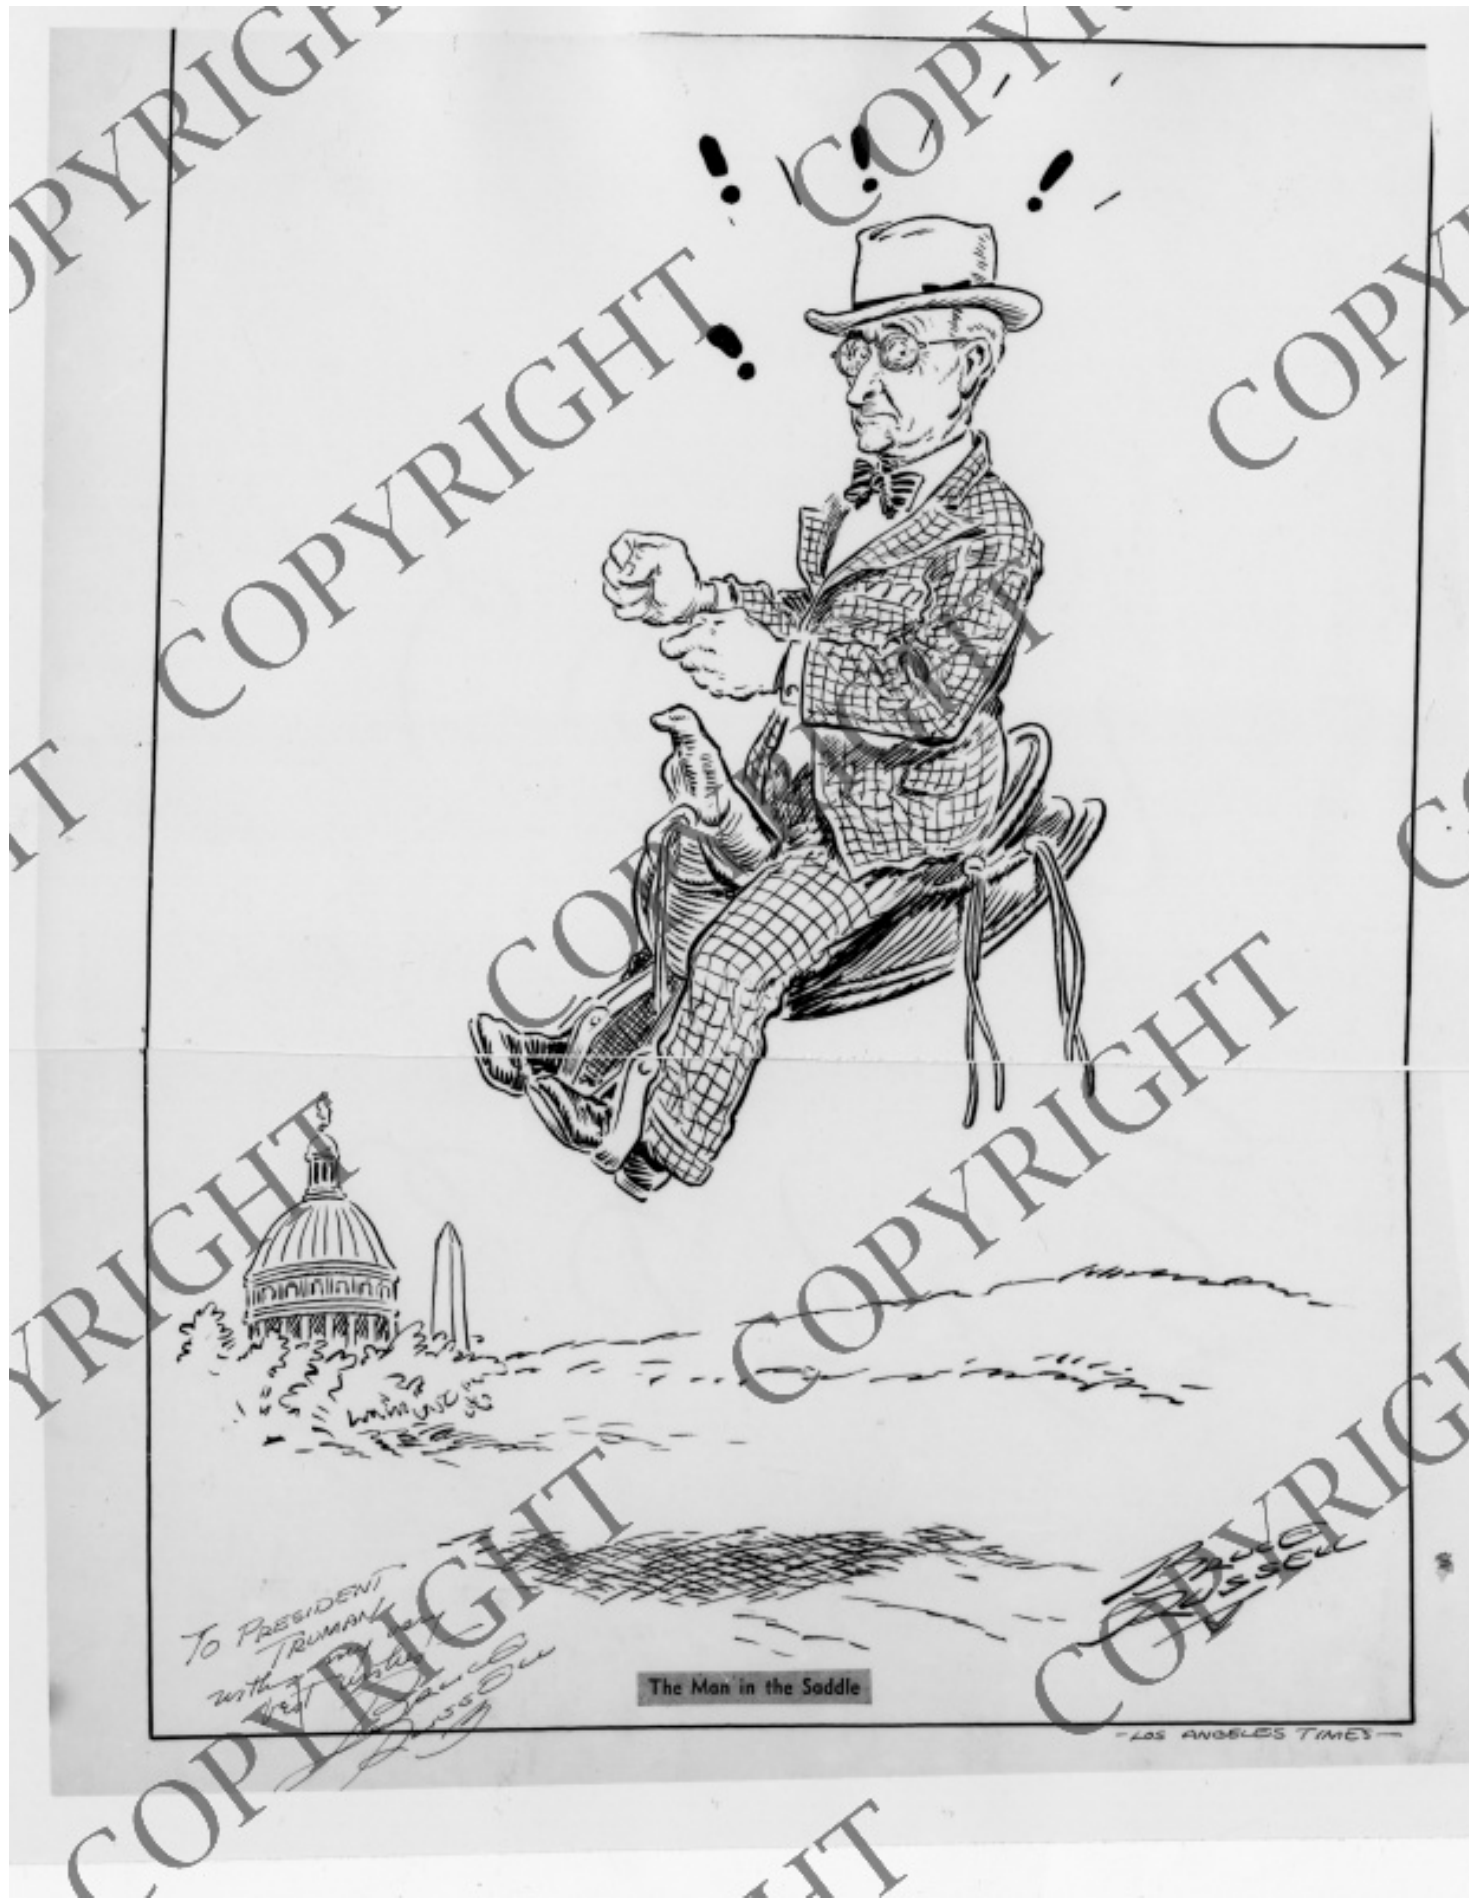

Political Cartoon, "The Man in the Saddle"

64-753

64-753

Description

This is a photograph of a political cartoon by Bruce Russell for the Los Angeles Times, originally published in 1946. Entitled "The Man in the Saddle," President Harry S. Truman sits in a saddle appearing to be in midair because there is nothing beneath him. In the background is the Capitol Building and Washington Monument. Mr. Truman has a quizzical look on his face.

Date(s)

ca.

1964

7 x 8 inches

Black & White

Keywords

Political cartoons

People Pictured