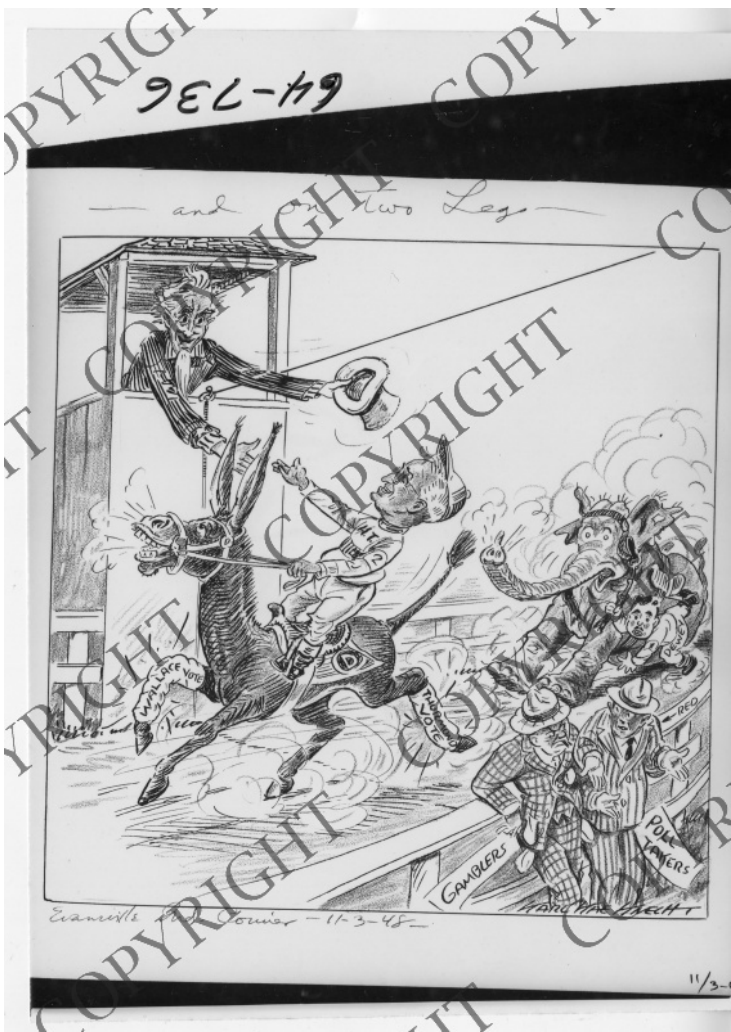

# Political Cartoon, "-- and on Two Legs"

## Description

This is a photograph of a political cartoon by Karl Kae Knecht of the Evansville Courier, originally published on November 3, 1948. It depicts Uncle Sam as he reaches to shake the hand of President Harry S. Truman, portrayed as a jockey riding a donkey, as he defeats Thomas Dewey, who is falling off of his elephant. Leg bandages indicate the donkey has been injured by the "Wallace Vote" and the "Thurmond Vote," and men who have placed bets stand angered and confused along the track.

## Date(s)

ca.

November 3, 1948

Accession Number 64-736

5x7 inches (13x18 cm) Black & White

**Keywords** Political cartoons Presidential campaign, 1948

**People Pictured** Dewey, Thomas E. (Thomas Edmund), 1902-1971 Truman, Harry S., 1884-1972