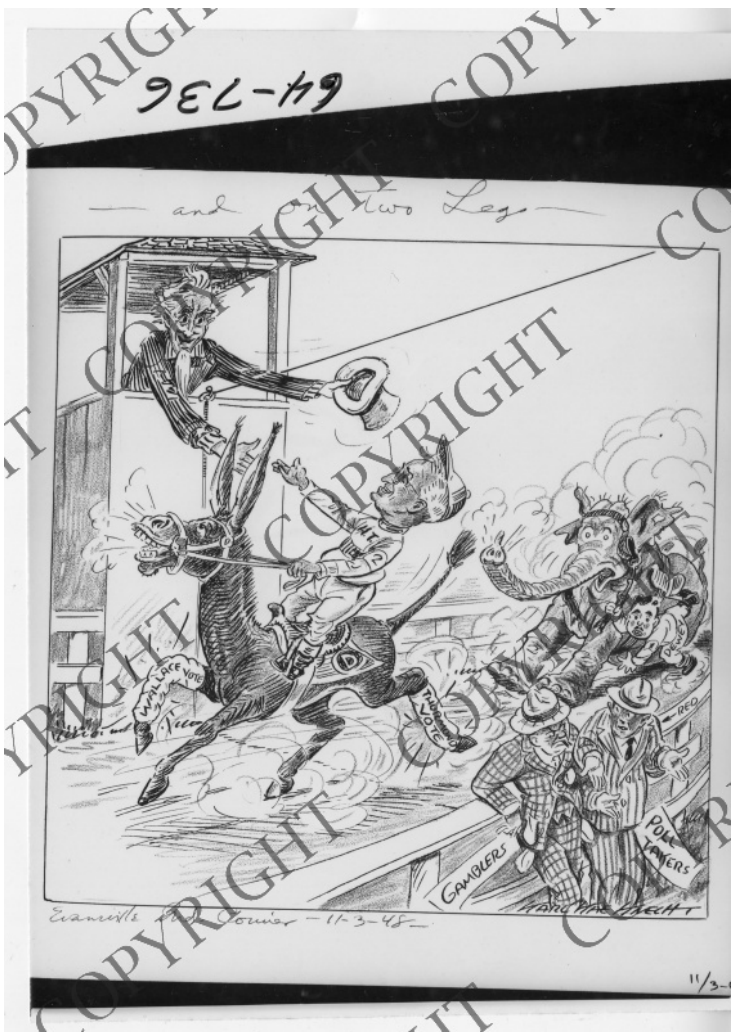

Political Cartoon, "-- and on Two Legs"

Description

This is a photograph of a political cartoon by Karl Kae Knecht of the Evansville Courier, originally published on November 3, 1948. It depicts Uncle Sam as he reaches to shake the hand of President Harry S. Truman, portrayed as a jockey riding a donkey, as he defeats Thomas Dewey, who is falling off of his elephant. Leg bandages indicate the donkey has been injured by the "Wallace Vote" and the "Thurmond Vote," and men who have placed bets stand angered and confused along the track.

Date(s)

ca.

November 3, 1948

Accession Number

64-736

5x7 inches (13x18 cm) Black & White

Keywords Political cartoons Presidential campaign, 1948

People Pictured Dewey, Thomas E. (Thomas Edmund), 1902-1971 Truman, Harry S., 1884-1972