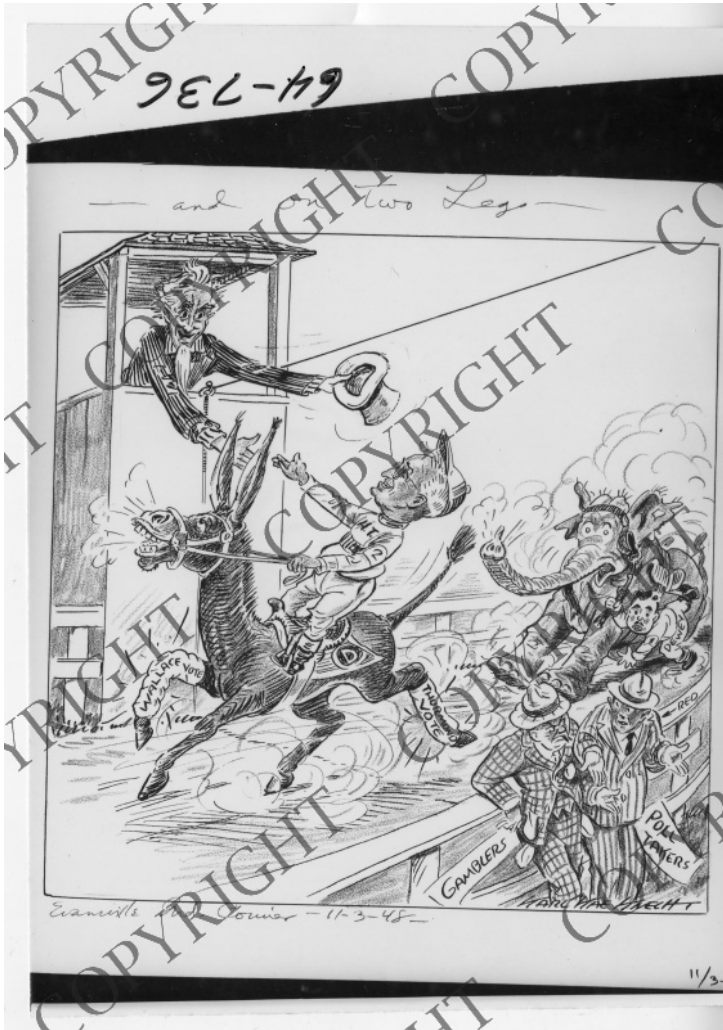

Political Cartoon, "-- and on Two Legs"

Description

This is a photograph of a political cartoon by Karl Kae Knecht of the Evansville Courier, originally published on November 3, 1948. It depicts Uncle Sam as he reaches to shake the hand of President Harry S. Truman, portrayed as a jockey riding a donkey, as he defeats Thomas Dewey, who is falling off of his elephant. Leg bandages indicate the donkey has been injured by the "Wallace Vote" and the "Thurmond Vote," and men who have placed bets stand angered and confused along the track.

Date(s)

ca.

November 3, 1948

Accession Number

64-736

5x7 inches (13x18 cm) Black & White

Keywords Political cartoons Presidential campaign, 1948

People Pictured Dewey, Thomas E. (Thomas Edmund), 1902-1971 Truman, Harry S., 1884-1972