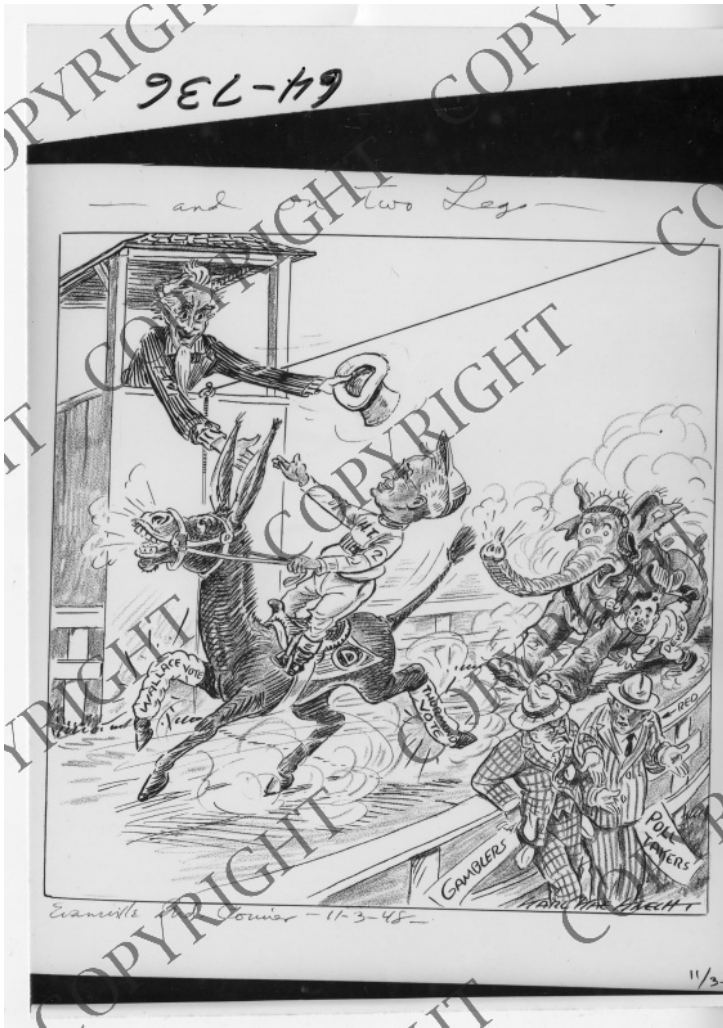

# Political Cartoon, "-- and on Two Legs"

## Description

This is a photograph of a political cartoon by Karl Kae Knecht of the Evansville Courier, originally published on November 3, 1948. It depicts Uncle Sam as he reaches to shake the hand of President Harry S. Truman, portrayed as a jockey riding a donkey, as he defeats Thomas Dewey, who is falling off of his elephant. Leg bandages indicate the donkey has been injured by the "Wallace Vote" and the "Thurmond Vote," and men who have placed bets stand angered and confused along the track.

Date(s)

ca.

November 3, 1948

Accession Number  
64-736

5x7 inches (13x18 cm) Black & White

Keywords Political cartoons Presidential campaign, 1948

People Pictured Dewey, Thomas E. (Thomas Edmund), 1902-1971 Truman, Harry S., 1884-1972