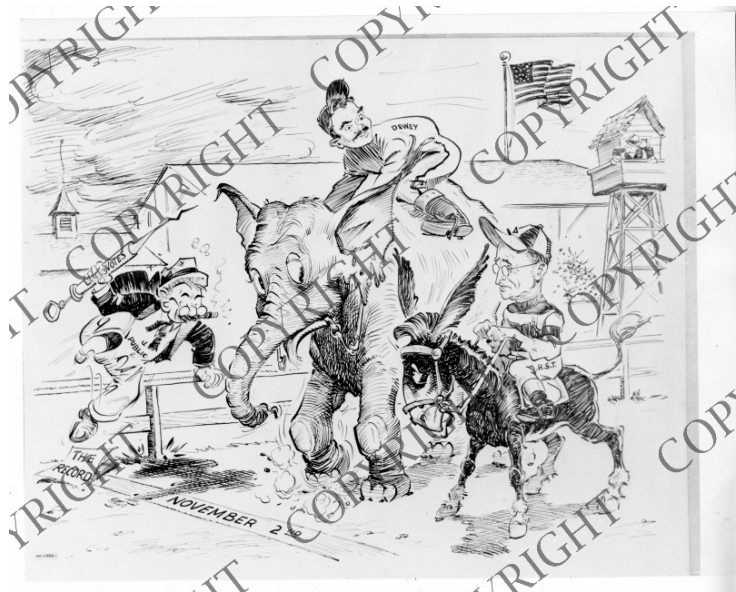

Photograph of a Political Cartoon

Description

This is a photograph of a political cartoon by an unknown artist. Thomas E. Dewey and President Harry S. Truman, depicted as racing jockeys approach a finish line, labeled "November 2nd," riding a hesitant elephant and donkey respectively as J. Public jumps onto the racetrack carrying a syringe labeled "Votes."

Date(s)

ca.
1964

Accession Number 64-741

8x10 inches (21x26 cm) Black & White

Keywords Presidential campaign, 1948 Political cartoons

People Pictured Truman, Harry S., 1884-1972 Dewey, Thomas E. (Thomas Edmund), 1902-1971