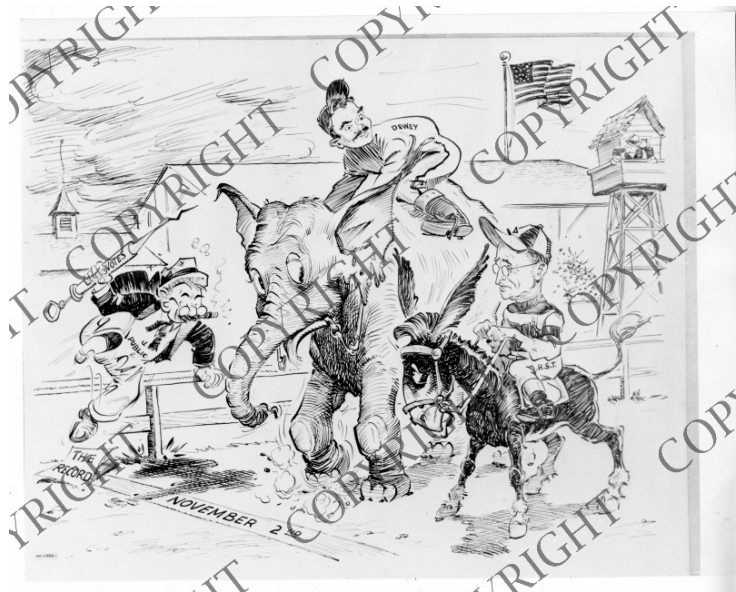

Photograph of a Political Cartoon

Description

This is a photograph of a political cartoon by an unknown artist. Thomas E. Dewey and President Harry S. Truman, depicted as racing jockeys approach a finish line, labeled "November 2nd," riding a hesitant elephant and donkey respectively as J. Public jumps onto the racetrack carrying a syringe labeled "Votes."

Date(s)

ca.

1964

Accession Number

64-741

8x10 inches (21x26 cm) Black & White

Keywords Presidential campaign, 1948 Political cartoons

People Pictured Truman, Harry S., 1884-1972 Dewey, Thomas E. (Thomas Edmund), 1902-1971