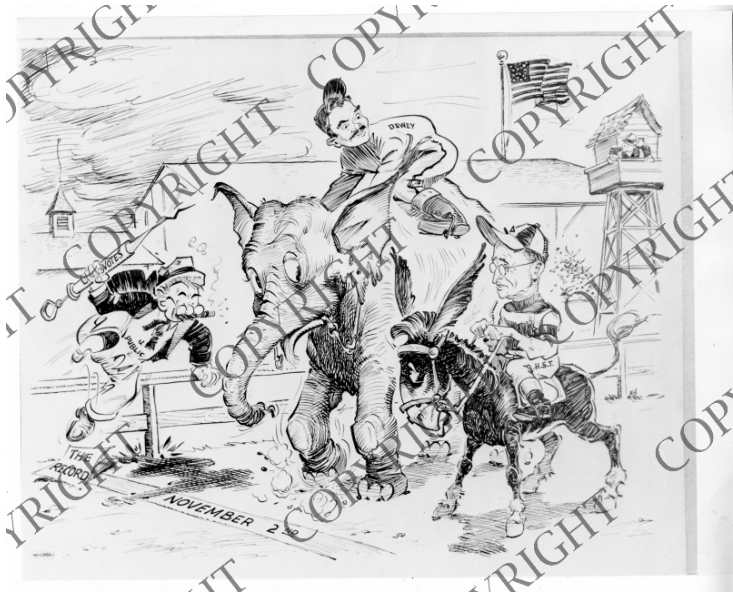

# Photograph of a Political Cartoon

## Description

This is a photograph of a political cartoon by an unknown artist. Thomas E. Dewey and President Harry S. Truman, depicted as racing jockeys approach a finish line, labeled "November 2nd," riding a hesitant elephant and donkey respectively as J. Public jumps onto the racetrack carrying a syringe labeled "Votes."

Date(s)

ca.

1964

Accession Number

64-741

8x10 inches (21x26 cm) Black & White

Keywords Presidential campaign, 1948 Political cartoons

People Pictured Truman, Harry S., 1884-1972 Dewey, Thomas E. (Thomas Edmund), 1902-1971