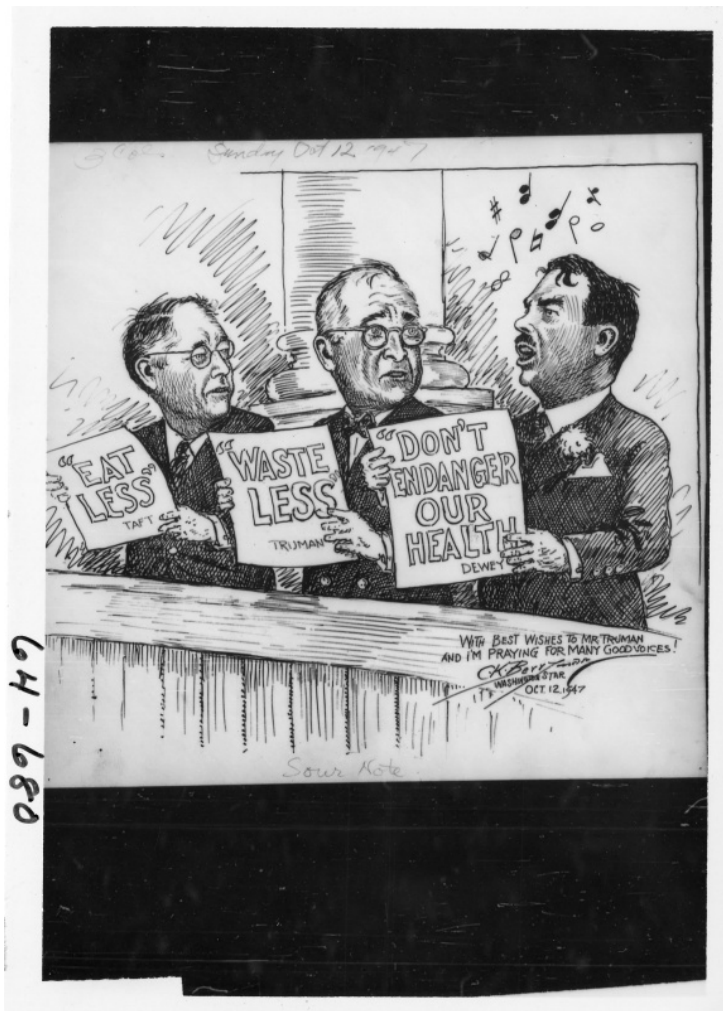

Political Cartoon by Clifford Berryman, "Sour Note"

Description

This is a photograph of a political cartoon entitled "Sour Note" by Clifford Berryman for the Washington Evening Star. On the left, Robert Taft is holding a piece of paper that says "Eat Less." In the center, President Harry S. Truman is holding a piece of paper that says "Waste Less." On the right, Thomas Dewey is depicted as singing and is holding a piece of paper that says, "Don't Endanger Our Health."

Date(s)

October 12, 1947

Accession Number 64-680

5x7 inches (13x18 cm) Black & White

Keywords Political cartoons

People Pictured Dewey, Thomas E. (Thomas Edmund), 1902-1971 Taft, Robert A. (Robert Alphonso), 1889-1953 Truman, Harry S., 1884-1972