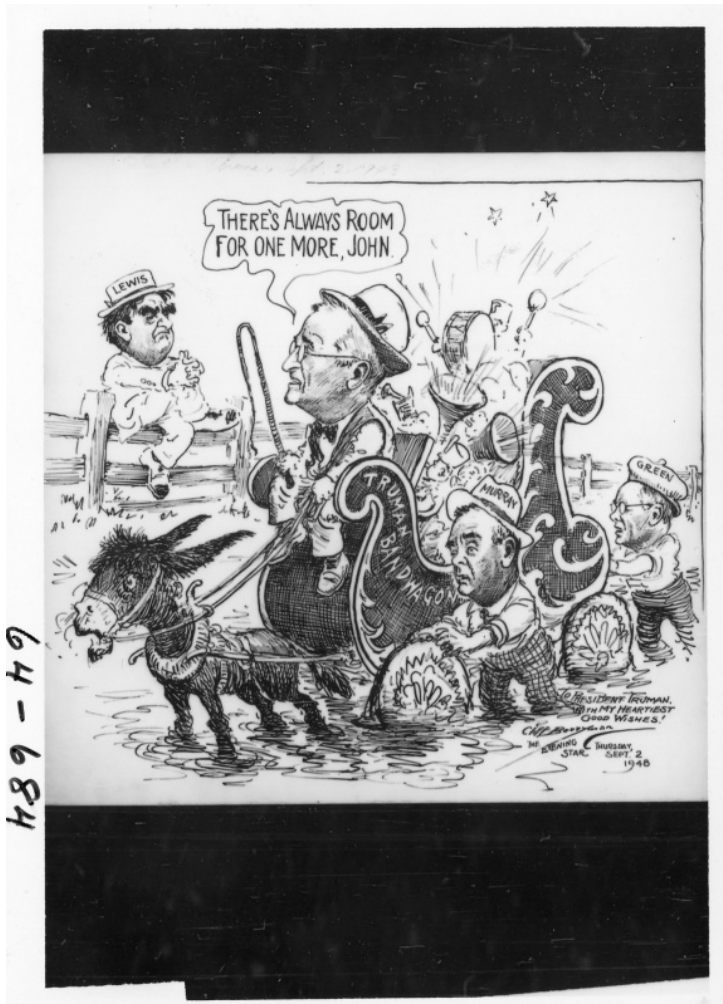

Political Cartoon, "There's Always Room"

Description

This is a photograph of a political cartoon by Clifford Berryman in the Washington Evening Star. President Harry S. Truman is sitting on a sleigh labeled "Truman Bandwagon" and being pulled by a donkey. Two men, labeled "Murray" and "Green", depicting Philip Murray and William Green, are pushing the wheels. A man labeled "Lewis," depicting John L. Lewis, is sitting indifferent on a fence. Truman is saying to Lewis, "There's always room for one more, John."

Date(s)

September 2, 1948

Accession Number 64-684

5x7 inches (13x18 cm) Black & White

Keywords Political cartoons Presidential campaign, 1948

People Pictured Truman, Harry S., 1884-1972 Murray, Philip, 1886-1952 Green, William, 1872-1952 Lewis, John Llewellyn, 1880-1969