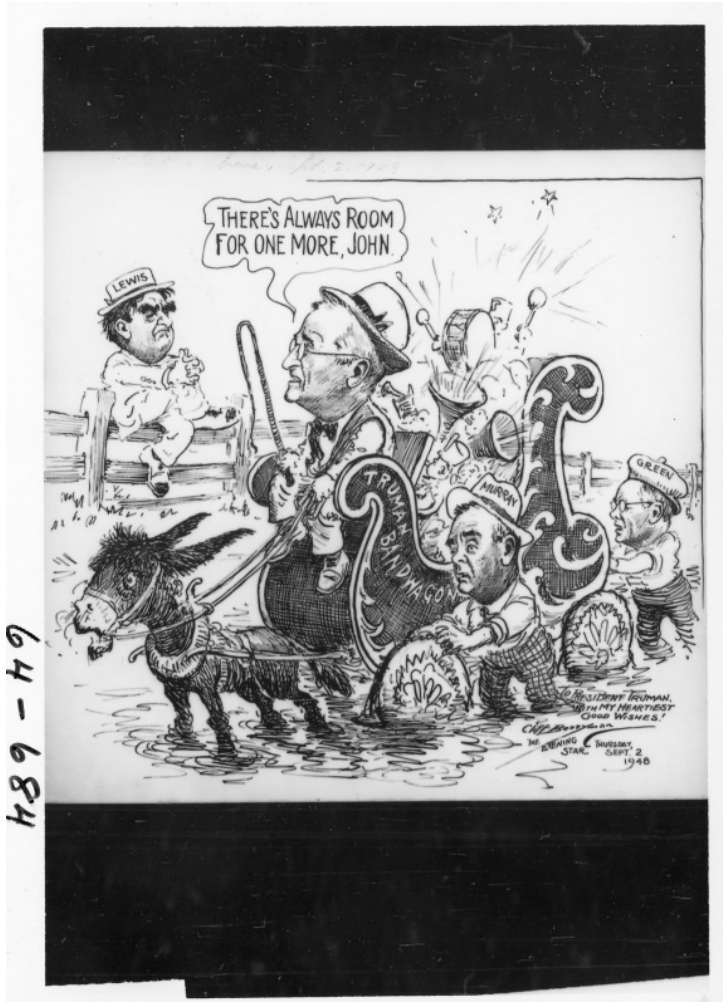

# Political Cartoon, "There's Always Room"

## Description

This is a photograph of a political cartoon by Clifford Berryman in the Washington Evening Star. President Harry S. Truman is sitting on a sleigh labeled "Truman Bandwagon" and being pulled by a donkey. Two men, labeled "Murray" and "Green", depicting Philip Murray and William Green, are pushing the wheels. A man labeled "Lewis," depicting John L. Lewis, is sitting indifferent on a fence. Truman is saying to Lewis, "There's always room for one more, John."

Date(s)

September 2, 1948

Accession Number

64-684

5x7 inches (13x18 cm) Black & White

Keywords Political cartoons Presidential campaign, 1948

People Pictured Truman, Harry S., 1884-1972 Murray, Philip, 1886-1952 Green, William, 1872-1952 Lewis, John Llewellyn, 1880-1969