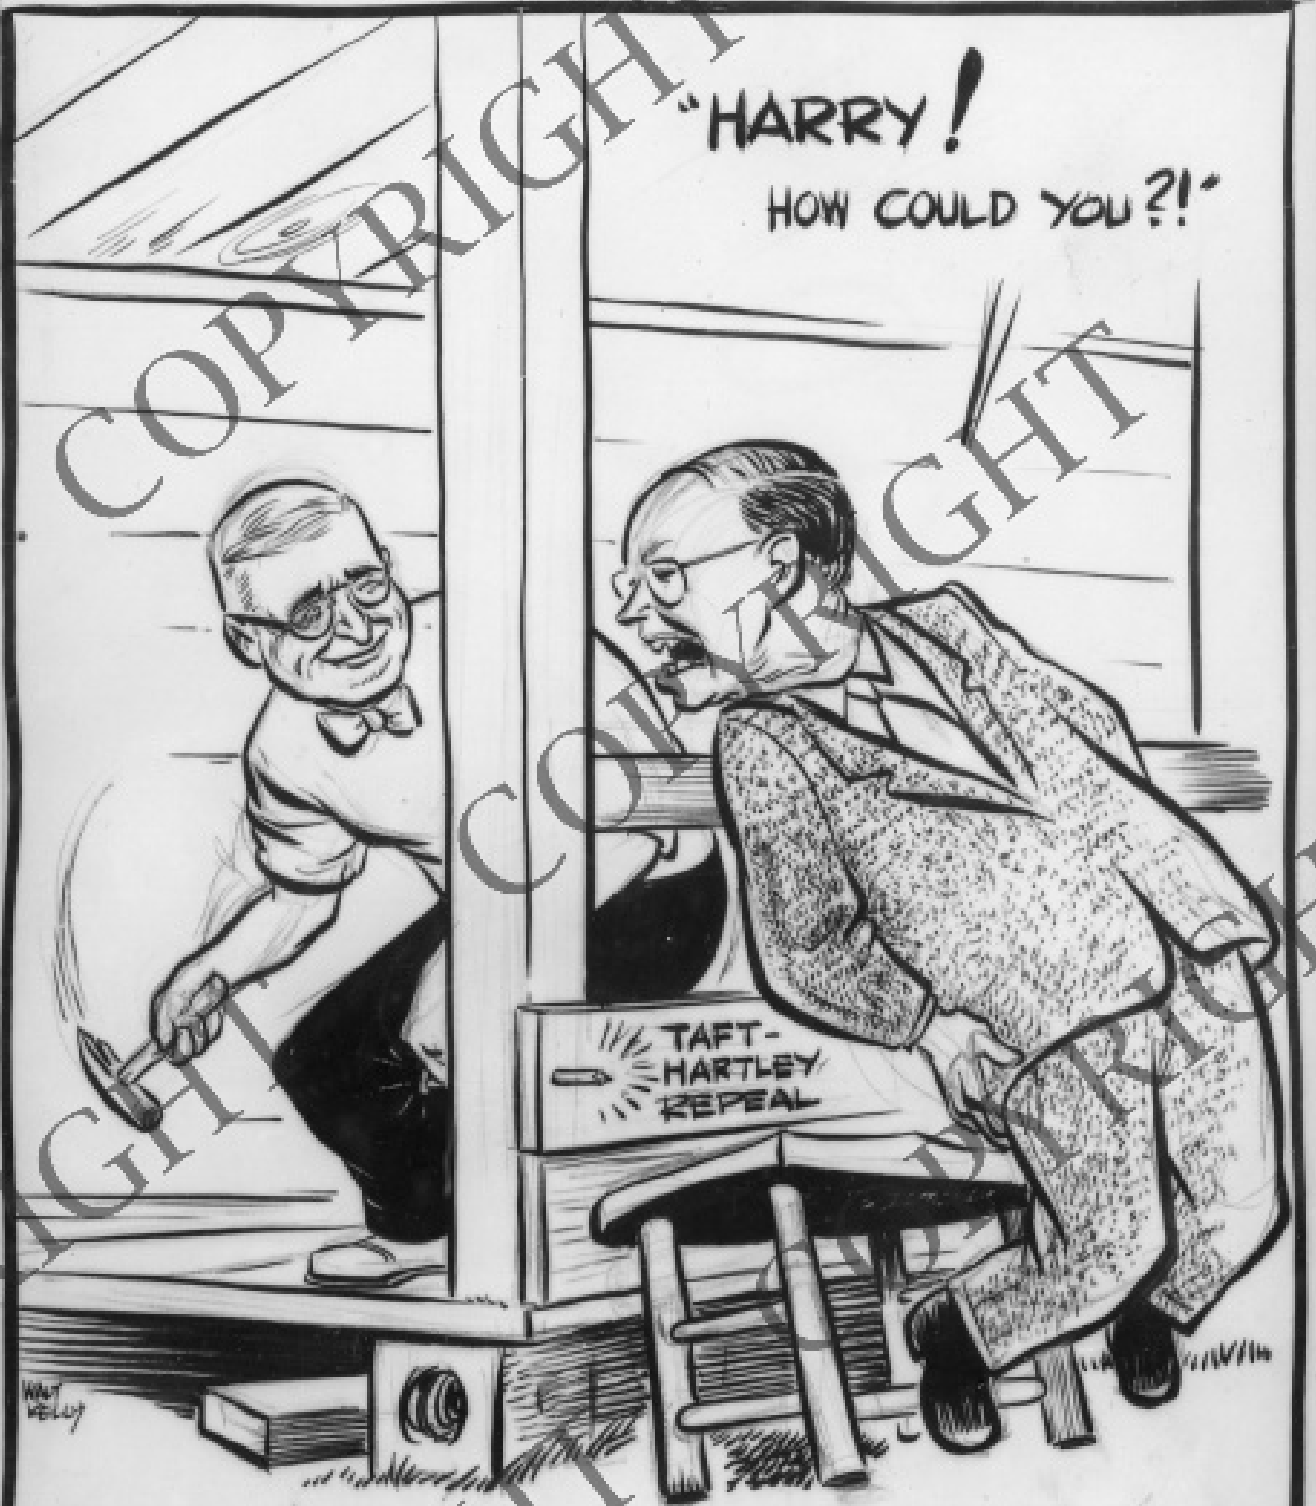

# **Political Cartoon, "Hammering Home a Campaign Promise"**

TO PRESIDENT HARRY S. TRUMAN, WITH AFFECTIONATE GREETINGS,  
WALT KELLY

HAMMERING HOME A CAMPAIGN PROMISE.

Accession Number

64-707

**Description**

This is a photograph of a political cartoon, entitled, "Hammering Home a Campaign Promise," by Walt Kelly. President Harry S. Truman is hammering a nail, labeled "Taft-Hartley Repeal," into a board. The board is directly in front of a bench that Senator Robert Taft was sitting on. Taft is shown leaping up, saying, "Harry! How could you?"

Date(s)

ca.

1964

5x7 inches (13x18 cm)

Black & White

Keywords

Political cartoons

People Pictured