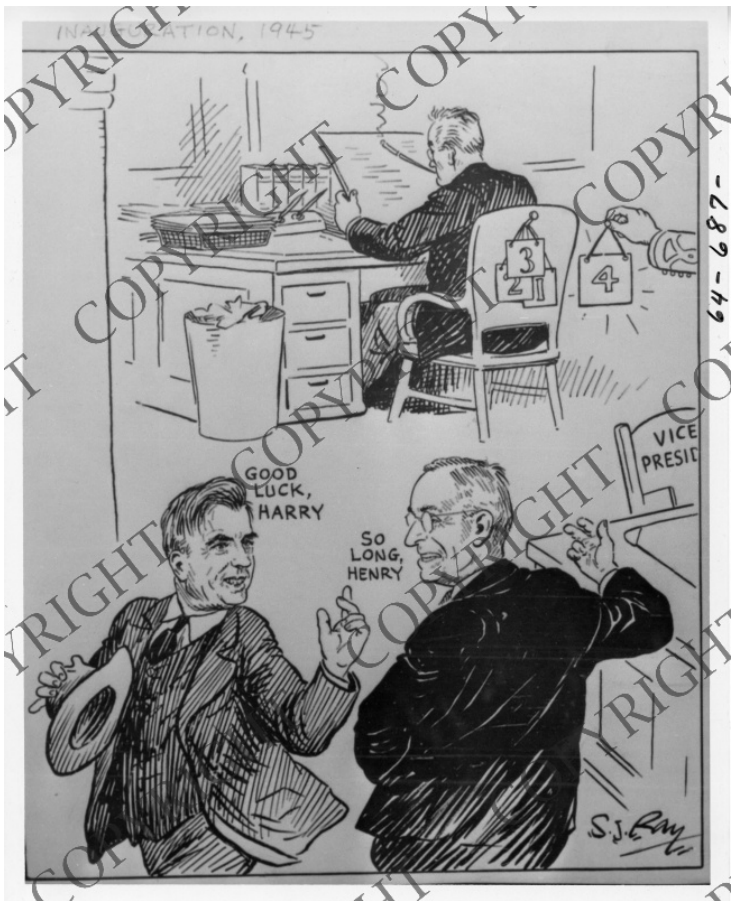

# Political Cartoon, 1945 Inauguration

## Description

This is a photograph of a political cartoon by S. J. Ray. Outgoing Vice President Henry Wallace wishes incoming Vice President Harry S. Truman good luck as Truman replaces Wallace as President Franklin D. Roosevelt's Vice-President.

## Date(s)

1945

Accession Number 64-687

8x10 inches (21x26 cm) Black & White

**Keywords** Political cartoons

**People Pictured** Roosevelt, Franklin D. (Franklin Delano), 1882-1945 Wallace, Henry A. (Henry Agard), 1888-1965 Truman, Harry S., 1884-1972