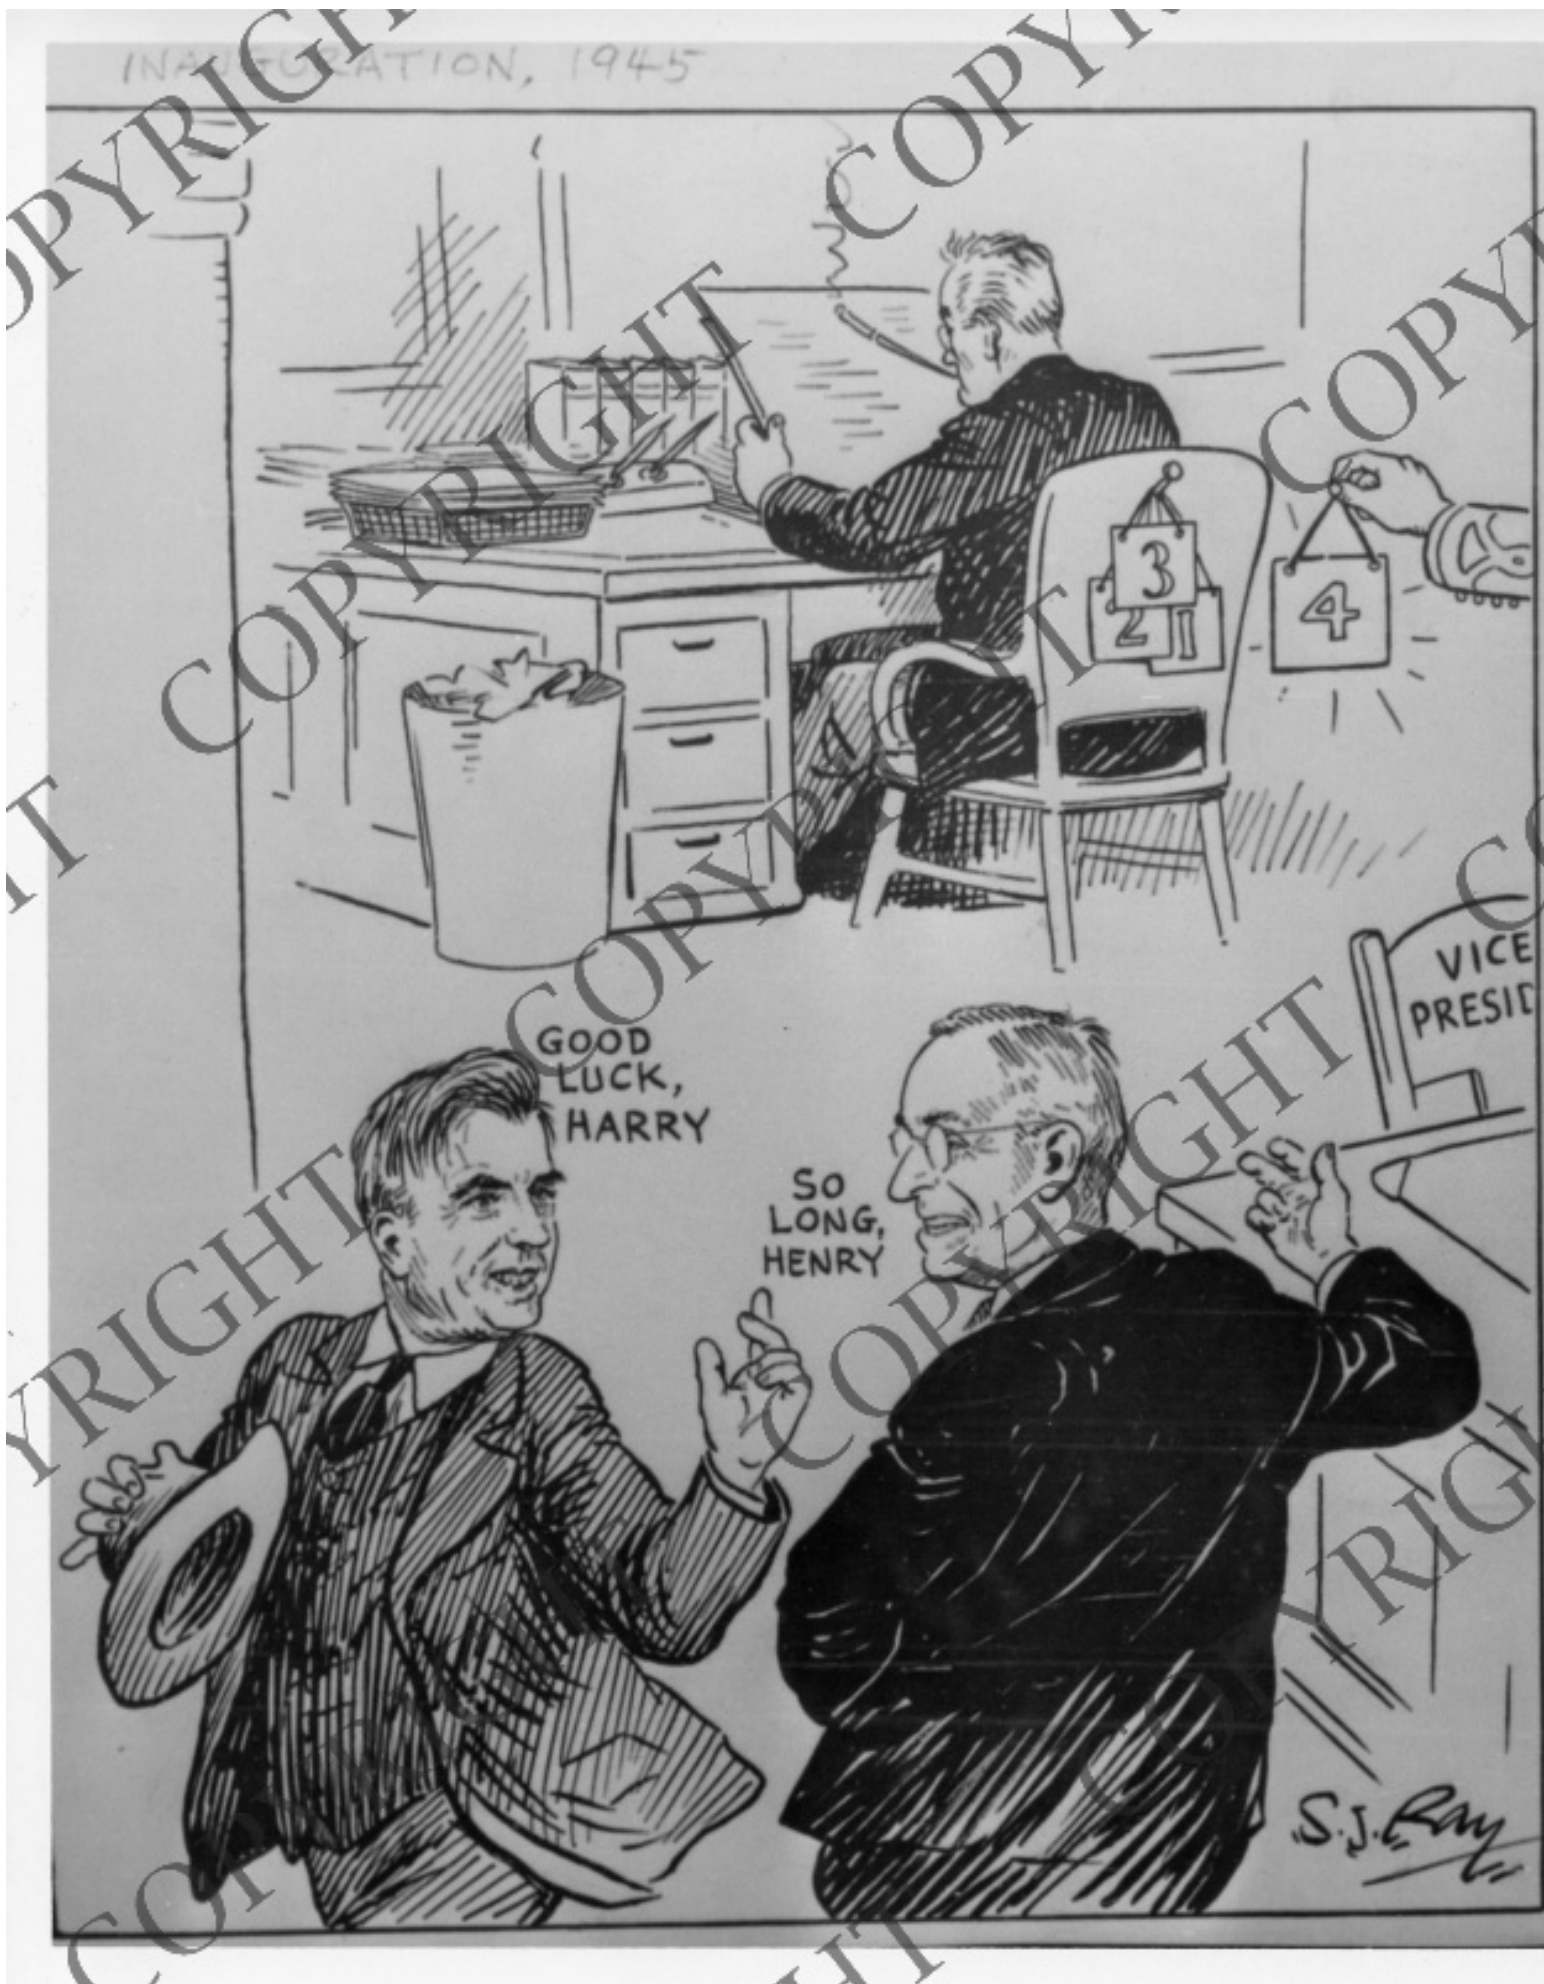

Political Cartoon, 1945 Inauguration

INAUGURATION, 1945

GOOD LUCK, HARRY

SO LONG, HENRY

VICE PRESIDENT

S.J. Ray

Accession Number

64-687

Description

This is a photograph of a political cartoon by S. J. Ray. Outgoing Vice President Henry Wallace wishes incoming Vice President Harry S. Truman good luck as Truman replaces Wallace as President Franklin D. Roosevelt's Vice-President.

Date(s)

1945

8x10 inches (21x26 cm)

Black & White

Keywords

Political cartoons

People Pictured

Roosevelt, Franklin D. (Franklin Delano), 1882-1945