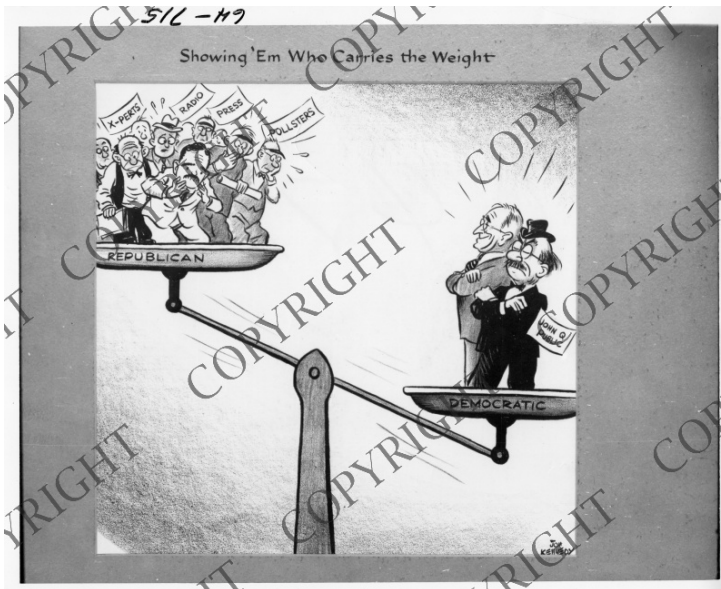

Political Cartoon, "Showing 'Em Who Carries the Weight"

Description

This is a photograph of a political cartoon by Jon Kennedy for the Arkansas Democrat. It depicts President Harry S. Truman and a man labeled John Q. Public standing on one side of a scale that is labeled Democratic. On the other side of the scale, which is labeled Republican, are people labeled "x-perts," radio, press, and pollsters, standing with Thomas Dewey.

Date(s)
1948

Accession Number 64-715

8x10 inches (21x26 cm) Black & White

Keywords Political cartoons Presidential campaign, 1948

People Pictured Truman, Harry S., 1884-1972 Dewey, Thomas E. (Thomas Edmund), 1902-1971