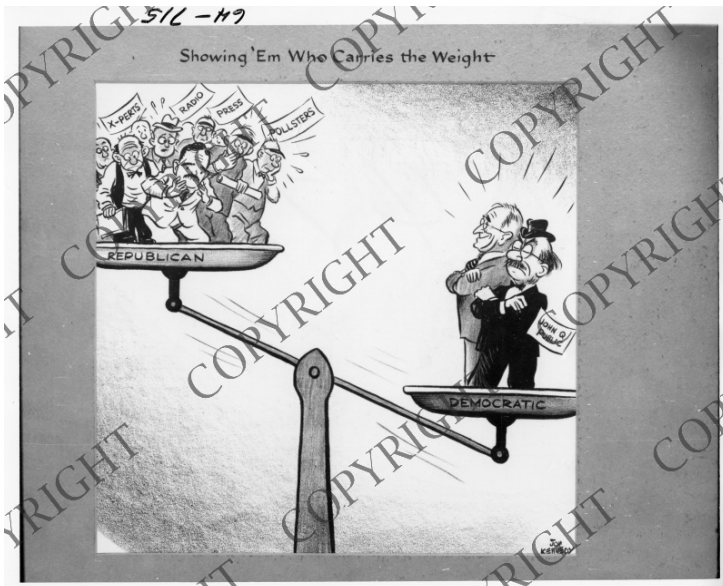

# Political Cartoon, "Showing 'Em Who Carries the Weight"

## Description

This is a photograph of a political cartoon by Jon Kennedy for the Arkansas Democrat. It depicts President Harry S. Truman and a man labeled John Q. Public standing on one side of a scale that is labeled Democratic. On the other side of the scale, which is labeled Republican, are people labeled "x-perts," radio, press, and pollsters, standing with Thomas Dewey.

Date(s)

1948

Accession Number

64-715

8x10 inches (21x26 cm) Black & White

Keywords Political cartoons Presidential campaign, 1948

People Pictured Truman, Harry S., 1884-1972 Dewey, Thomas E. (Thomas Edmund), 1902-1971