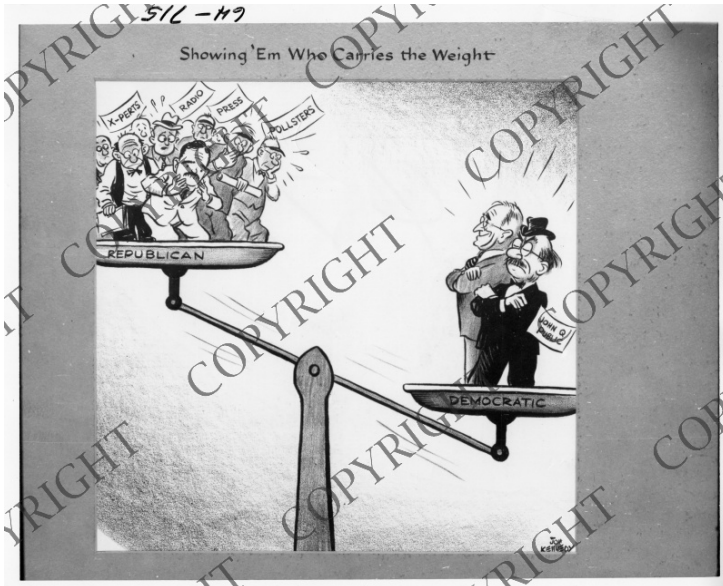

# Political Cartoon, "Showing 'Em Who Carries the Weight"

## Description

This is a photograph of a political cartoon by Jon Kennedy for the Arkansas Democrat. It depicts President Harry S. Truman and a man labeled John Q. Public standing on one side of a scale that is labeled Democratic. On the other side of the scale, which is labeled Republican, are people labeled "x-perts," radio, press, and pollsters, standing with Thomas Dewey.

## Date(s)

1948

**Accession Number** 64-715

8x10 inches (21x26 cm) Black & White

**Keywords** Political cartoons Presidential campaign, 1948

**People Pictured** Truman, Harry S., 1884-1972 Dewey, Thomas E. (Thomas Edmund), 1902-1971