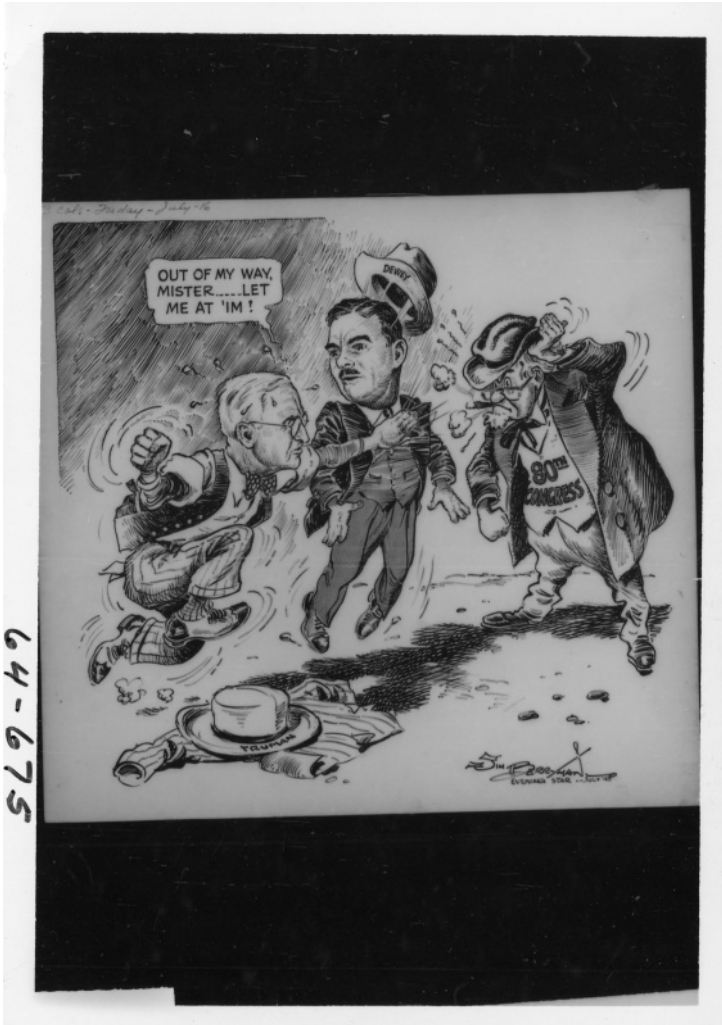

Political Cartoon, "Out of My Way Mister!"

Description

This is a photograph of a political cartoon by Jim Berryman of President Harry S. Truman, showing him with his hat and coat off laying on the ground. He is saying "Out of my way, mister....let me at 'im!" He is pushing Thomas Dewey out of the way in order to get at a man labeled "80th Congress." This cartoon was originally published in July 1948.

Date(s)

July 1948

Accession Number 64-675

5x7 inches (13x18 cm) Black & White

Keywords Political cartoons Presidential campaign, 1948

People Pictured Truman, Harry S., 1884-1972 Dewey, Thomas E. (Thomas Edmund), 1902-1971