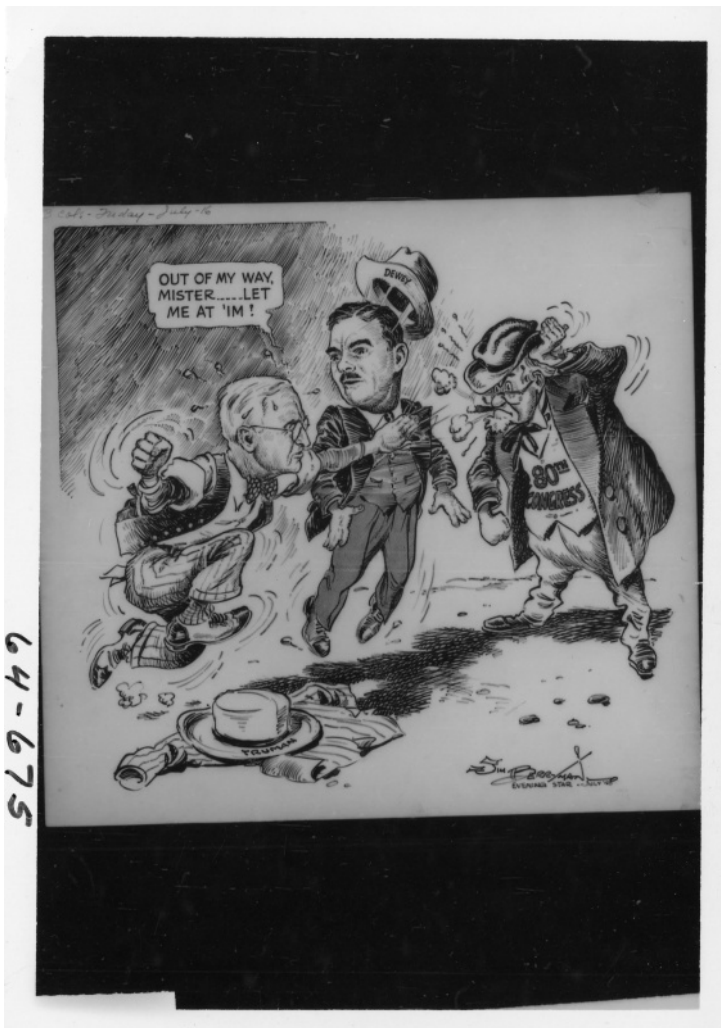

Political Cartoon, "Out of My Way Mister!"

Description

This is a photograph of a political cartoon by Jim Berryman of President Harry S. Truman, showing him with his hat and coat off laying on the ground. He is saying "Out of my way, mister....let me at 'im!" He is pushing Thomas Dewey out of the way in order to get at a man labeled "80th Congress." This cartoon was originally published in July 1948.

Date(s)

July 1948

Accession Number 64-675

5x7 inches (13x18 cm) Black & White

Keywords Political cartoons Presidential campaign, 1948

People Pictured Truman, Harry S., 1884-1972 Dewey, Thomas E. (Thomas Edmund), 1902-1971