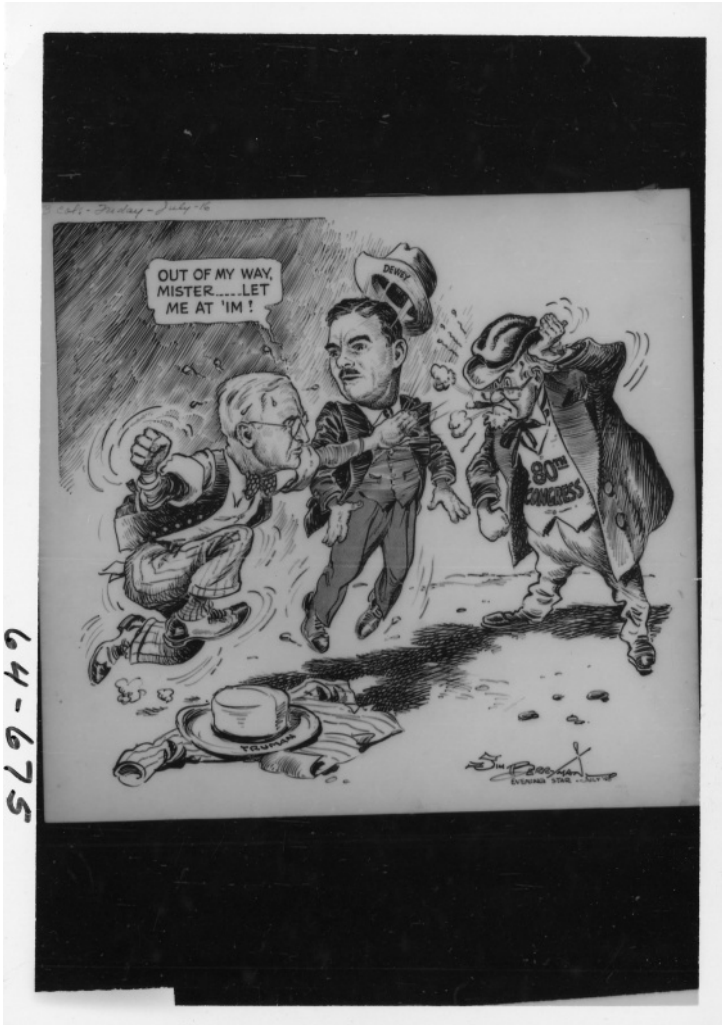

Political Cartoon, "Out of My Way Mister!"

Description

This is a photograph of a political cartoon by Jim Berryman of President Harry S. Truman, showing him with his hat and coat off laying on the ground. He is saying "Out of my way, mister....let me at 'im!" He is pushing Thomas Dewey out of the way in order to get at a man labeled "80th Congress." This cartoon was originally published in July 1948.

Date(s)

July 1948

Accession Number

64-675

5x7 inches (13x18 cm) Black & White

Keywords Political cartoons Presidential campaign, 1948

People Pictured Truman, Harry S., 1884-1972 Dewey, Thomas E. (Thomas Edmund), 1902-1971