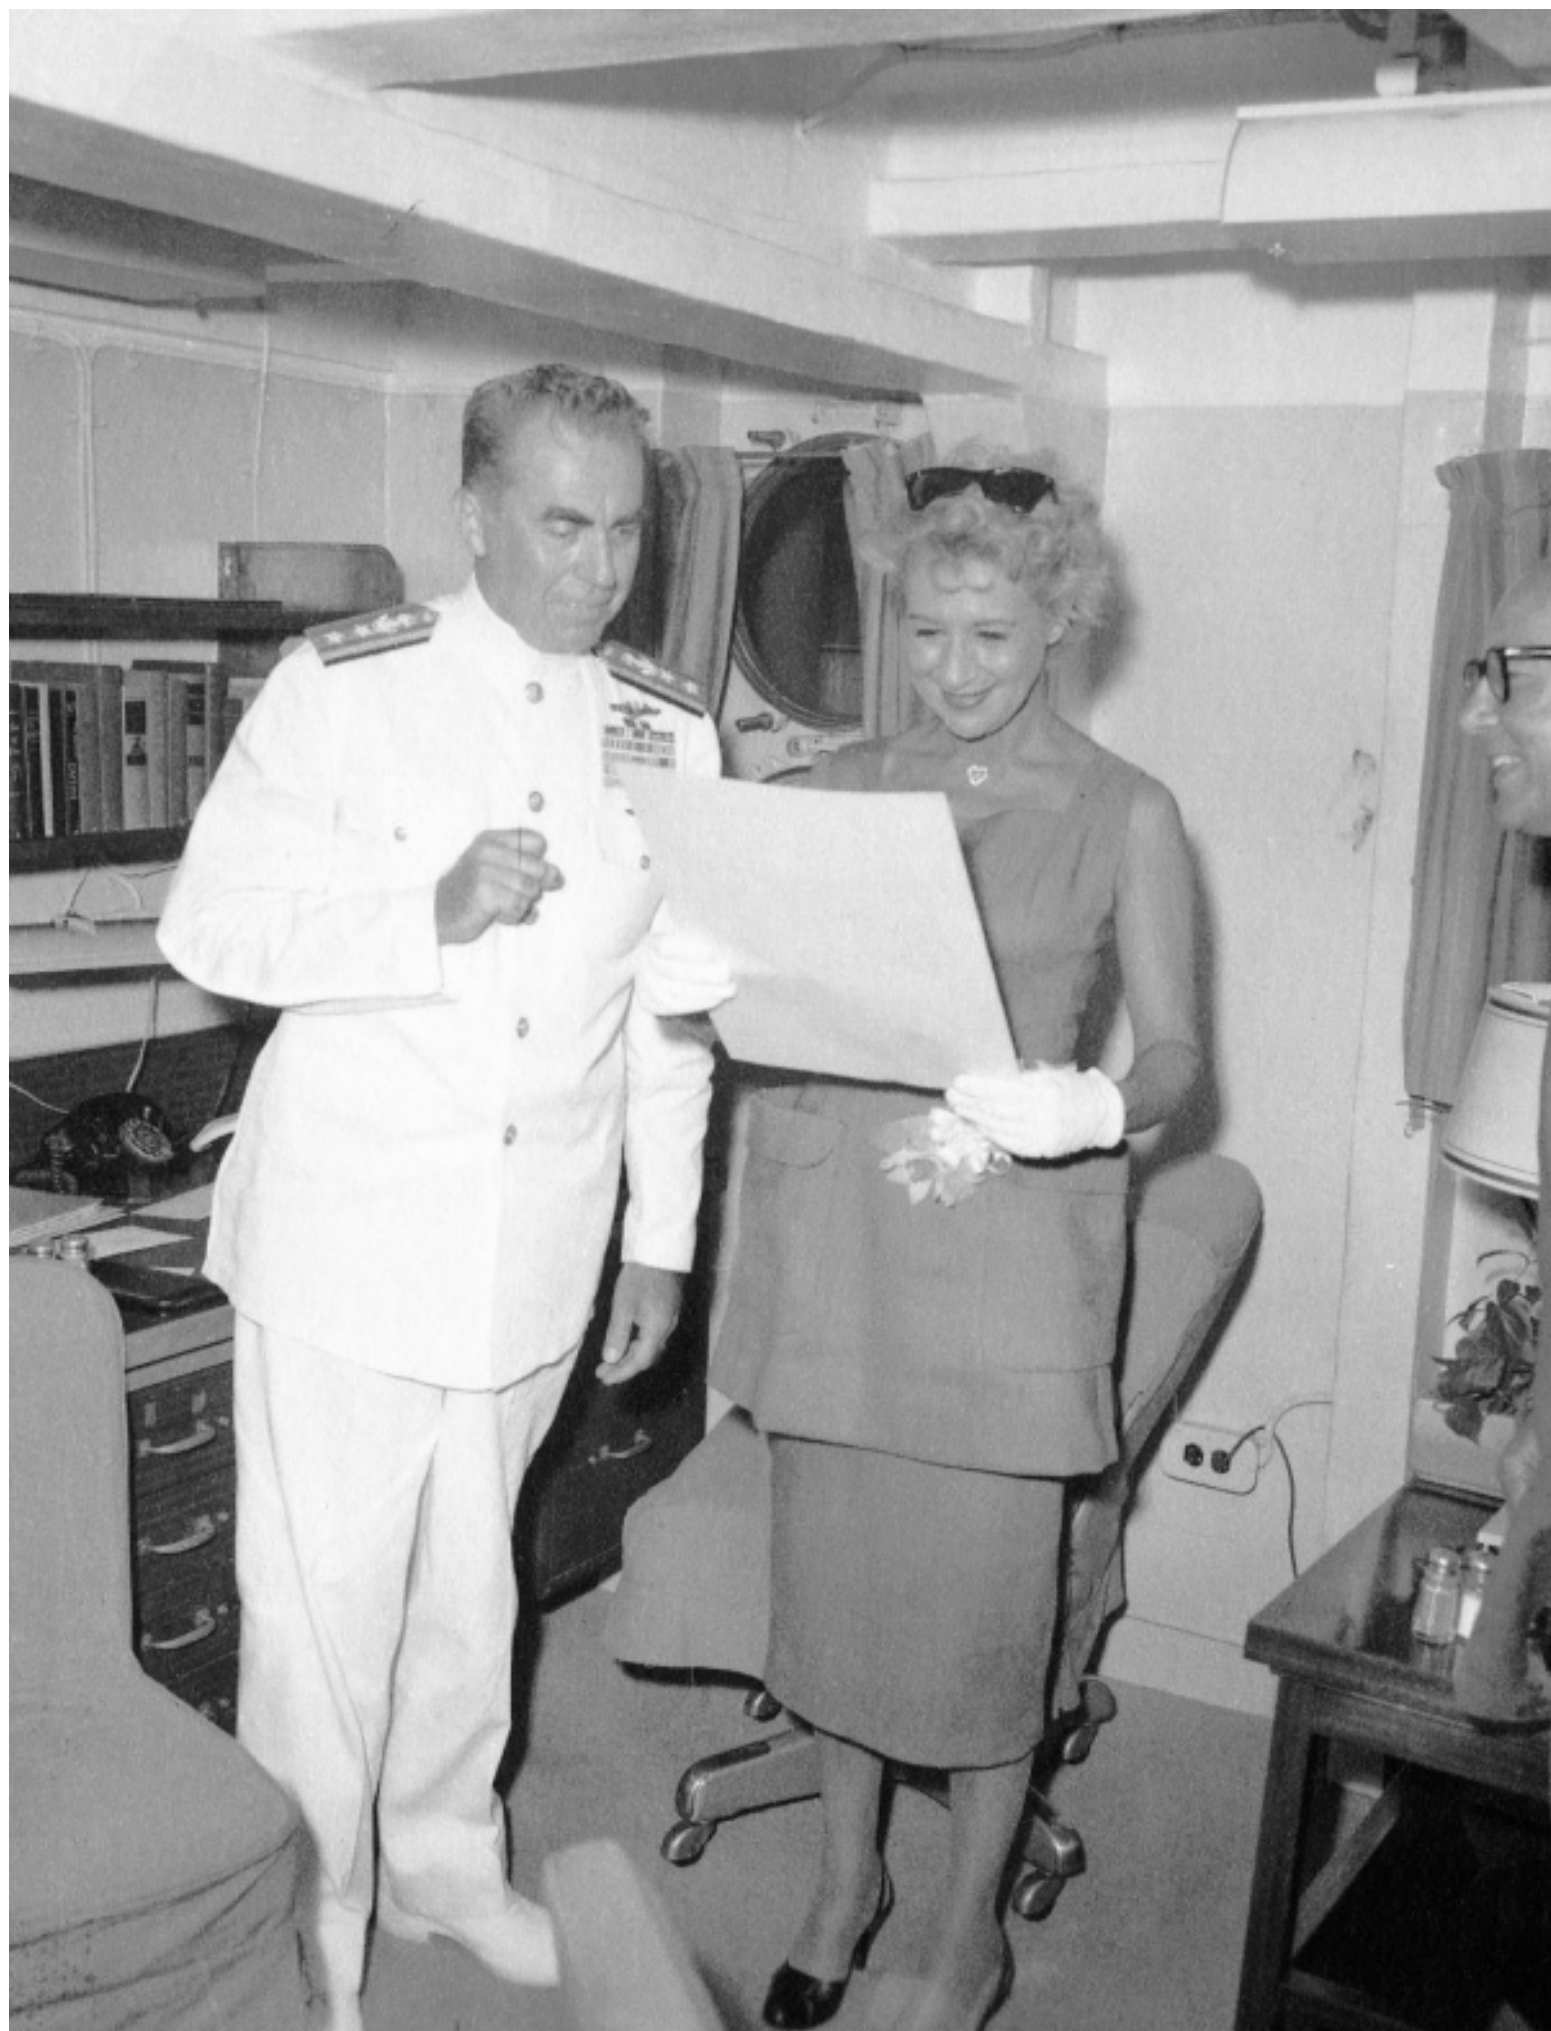

**Arlene Francis with Rear Admiral Lewis S. Parks**

Accession Number

2015-1065

**Description**

Actress Arlene Francis looks over a document as Rear Admiral Lewis S. Parks stands next to her aboard the USS Canberra while in New York, New York.

Date(s)

August 15, 1958

4x5 inches (10x13 cm)

Black & White

Related Collection

[Parks, Lewis S. Papers](#)

Keywords

Actresses