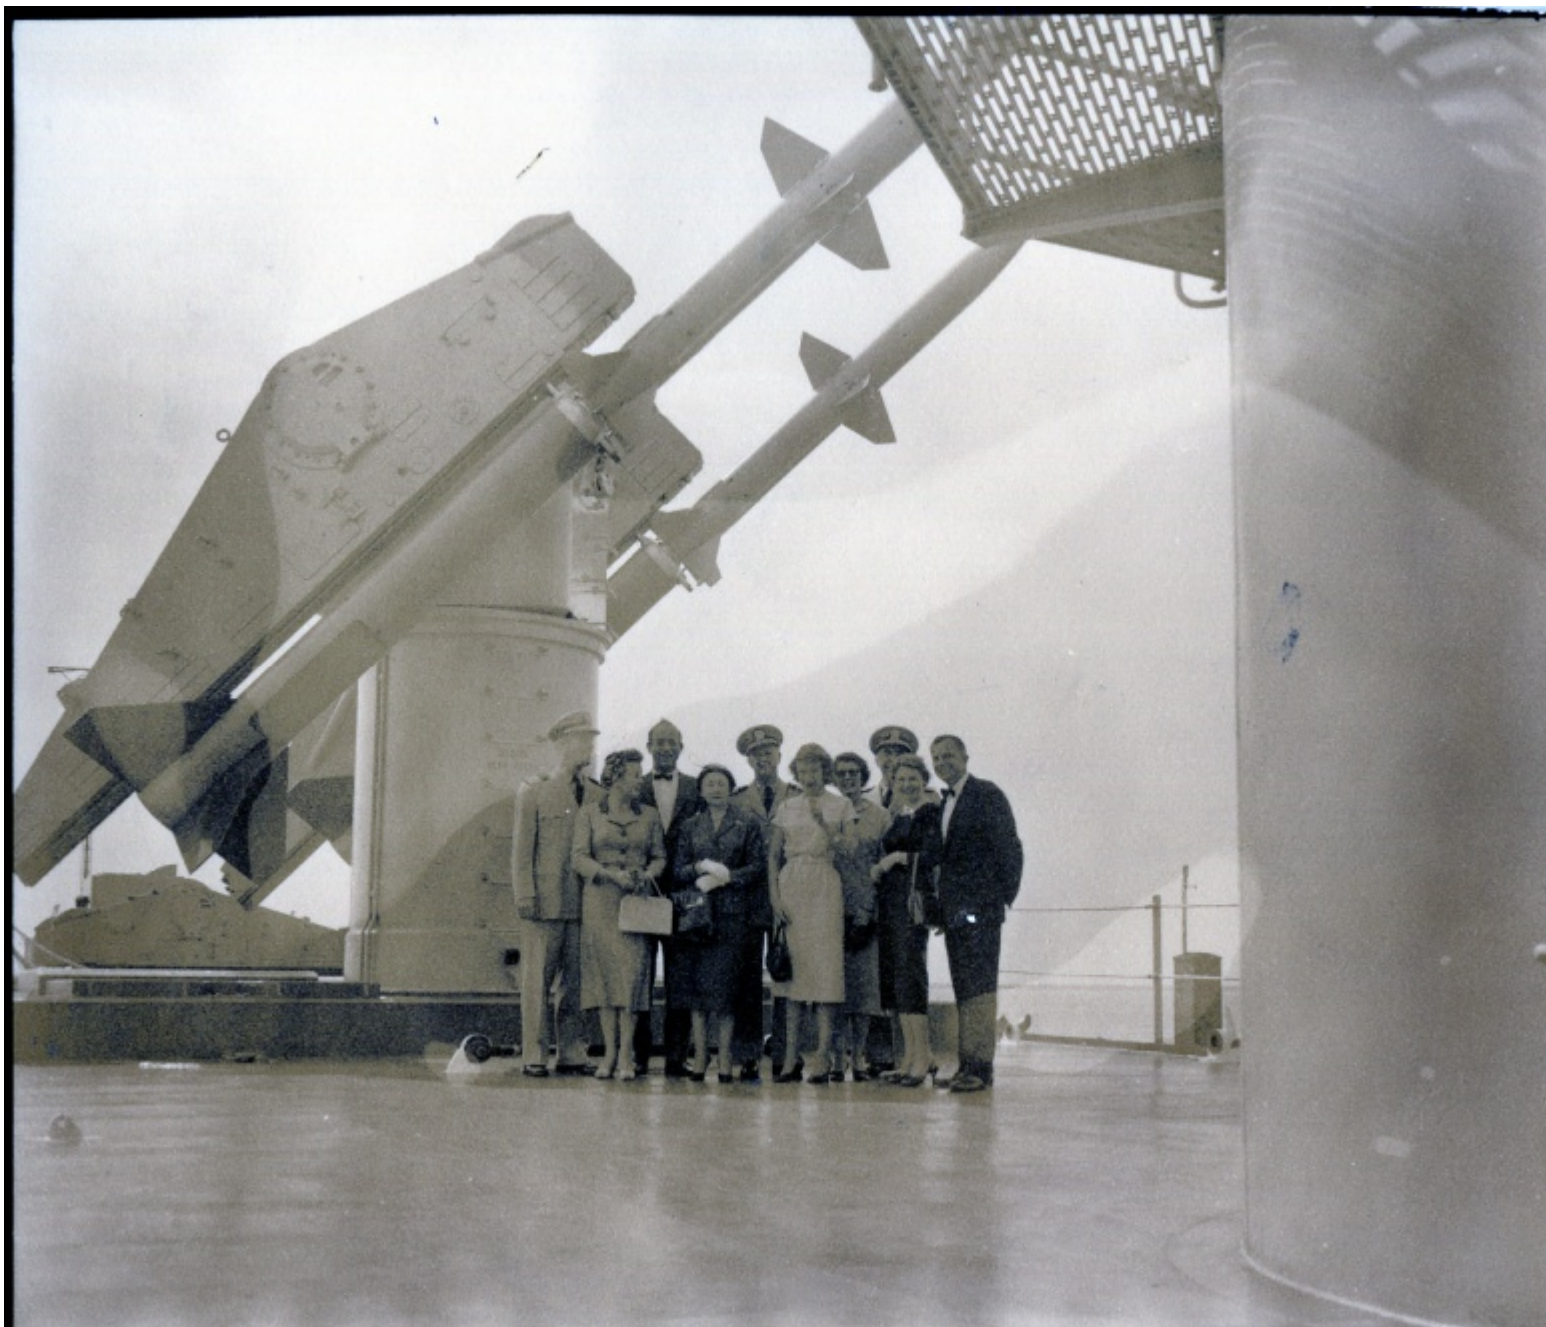

Rear Admiral Lewis S. Parks Aboard USS Canberra

Accession Number

2015-0995

Description

Rear Admiral Lewis S. Parks stands with a large group aboard the USS Canberra, on the deck near missile launchers. Parks is in the back row, far right. All others pictured are unknown.