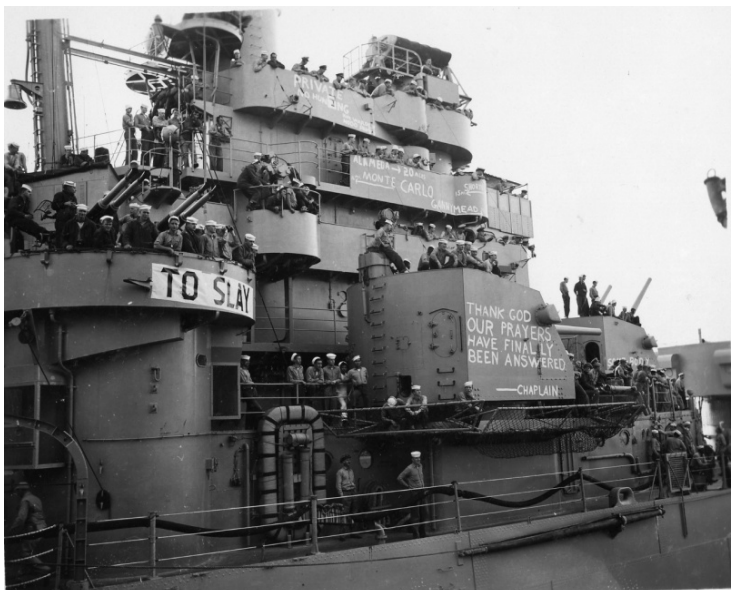

# USS Manchester Crew Greet USS Los Angeles

Accession Number 2015-0692

4x5 inches (10x13 cm) Black & White

Related Collection [Parks, Lewis S. Papers](#)

Keywords Korean War, 1950-1953 Ships

Rights Public Domain - This item is in the public domain and can be used freely without further permission.

## Description

The view from the USS Los Angeles as the USS Manchester passes. Manchester crew wrote messages to the Los Angeles in white paint on the ship's side. Crew members from both ships were alongside their decks to greet each other. The Los Angeles was the Manchester's relief in Korea.

## Date(s)

May 31, 1951