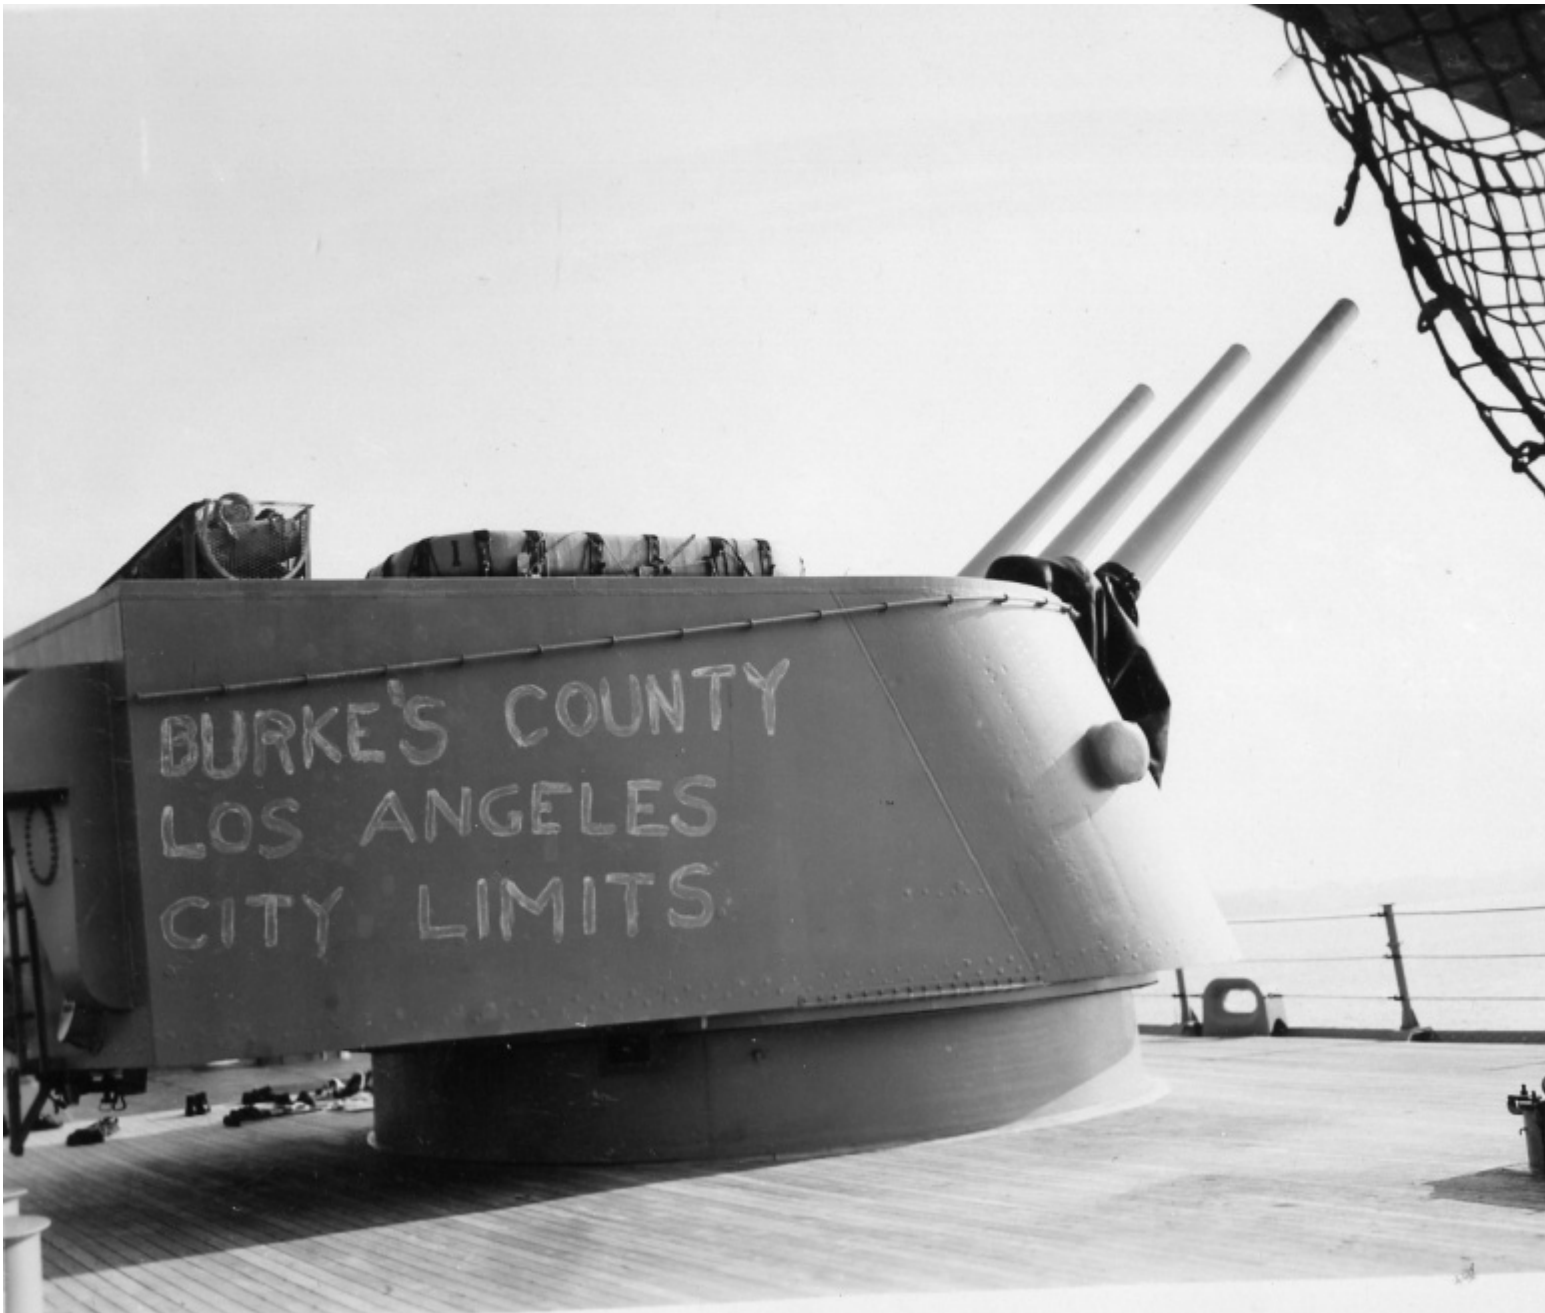

Message Written on USS Manchester for USS Los Angeles

Accession Number

2015-0691

Description

The USS Manchester crew wrote messages to the crew of the USS Los Angeles in white paint on the ship's side. This was a reference to Rear Admiral Arleigh Burke aboard the USS Los Angeles. The Los Angeles was the Manchester's relief in Korea.