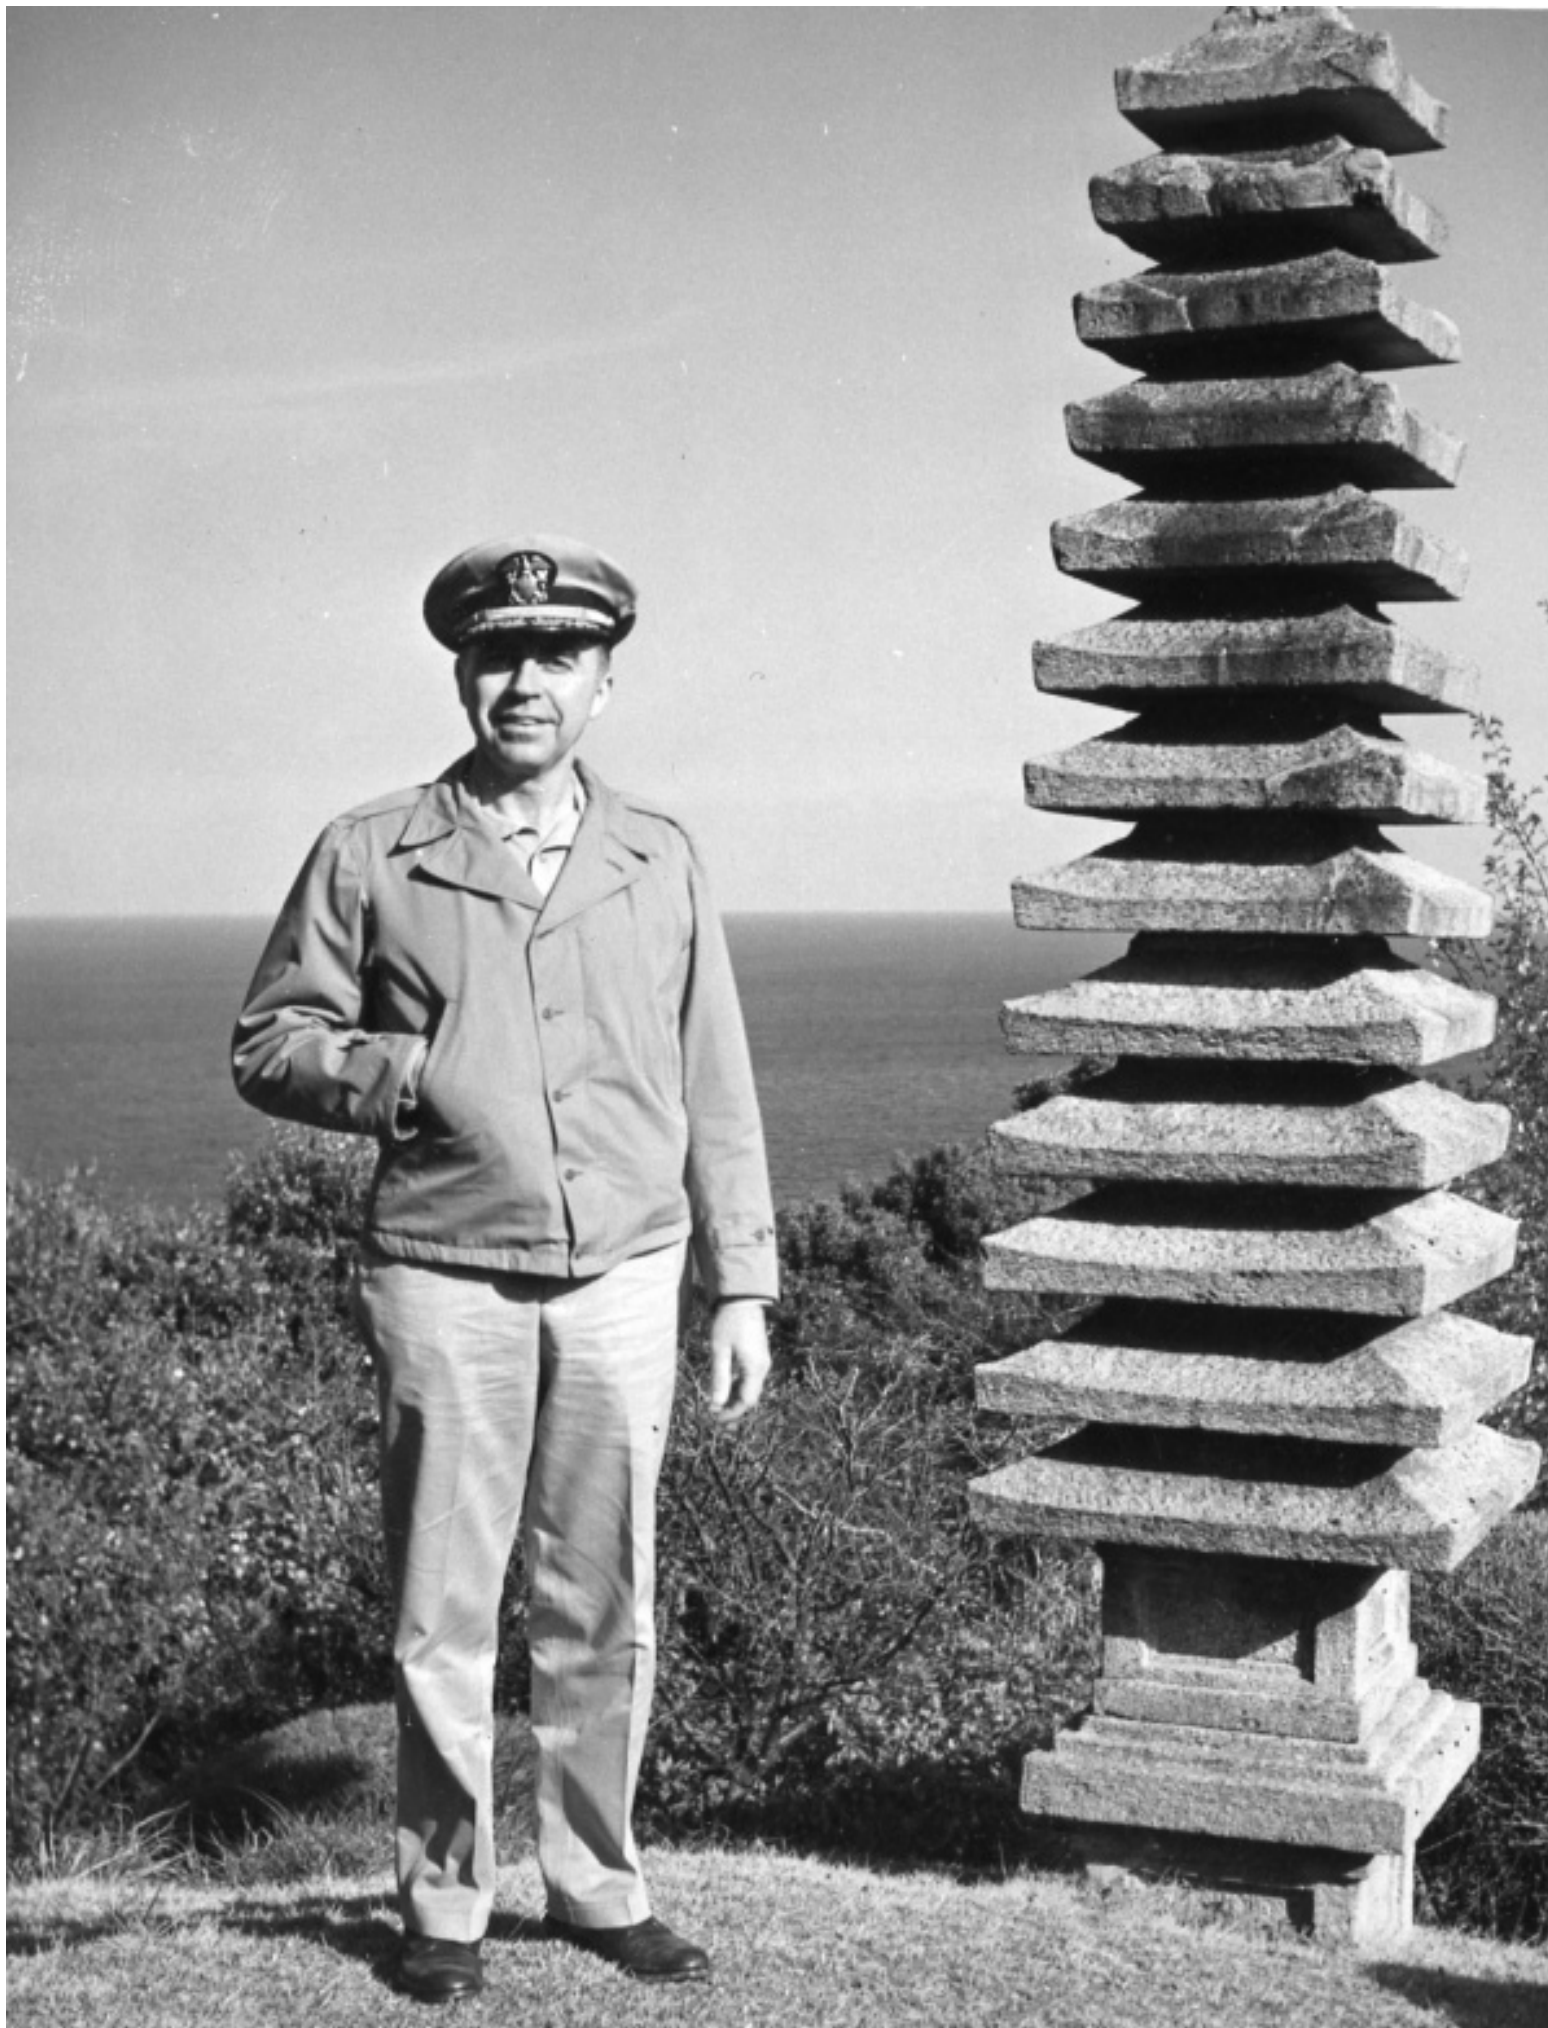

# **Captain Lewis S. Parks at Atami, Japan**

Accession Number

2015-0645

**Description**

Captain Lewis S. Parks of the USS Manchester stands beside a sculpture while on leave at Atami, Japan.

Date(s)

ca.

1951

4x5 inches (10x13 cm)

Black & White

Related Collection

[Parks, Lewis S. Papers](#)

Keywords

Naval officers

People Pictured

Parks, Lewis S. (Lewis Smith), 1902-1982