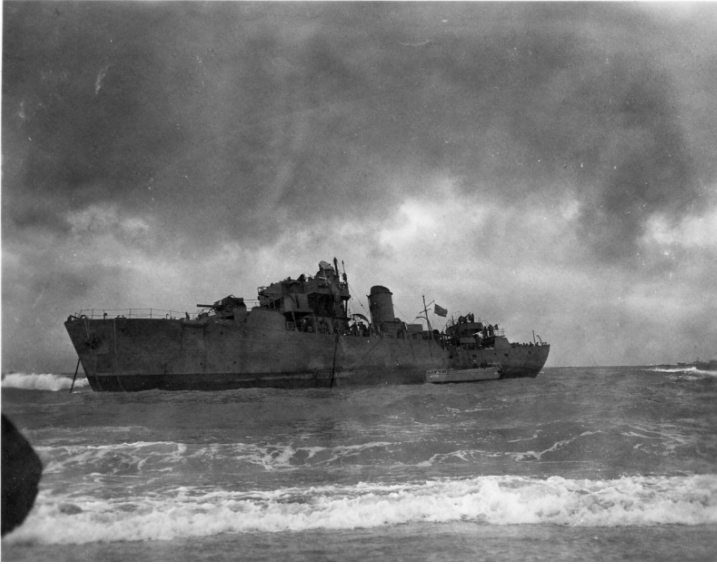

# HMTS Prasae Grounded Off North Korean Coast

## Description

During a blizzard night the Thailand Corvette Prasae grounded on North Korea's eastern coast in enemy territory about 200 yards offshore.