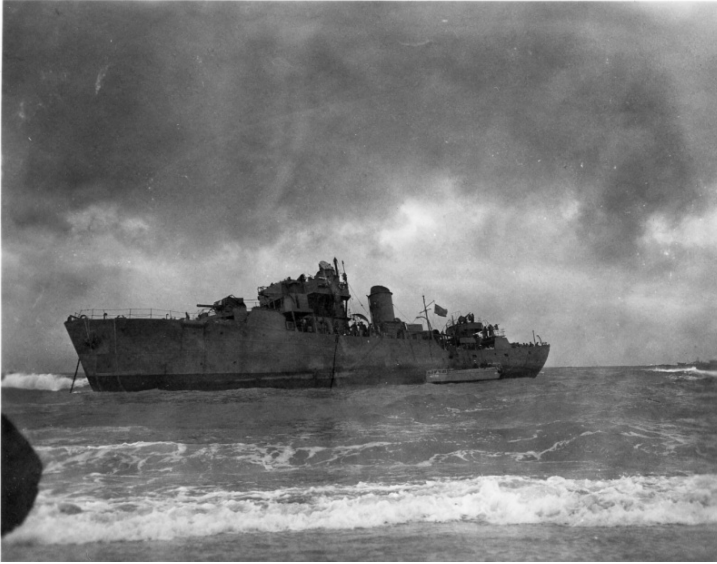

HMTS Prasae Grounded Off North Korean Coast

Description

During a blizzard night the Thailand Corvette Prasae grounded on North Korea's eastern coast in enemy territory about 200 yards offshore.

Date(s)

January 6, 1951

Accession Number 2015-0581

4x5 inches (10x13 cm) Black & White

Related Collection [Parks, Lewis S. Papers](#)

Keywords Ships Korean War, 1950-1953

Rights Public Domain - This item is in the public domain and can be used freely without further permission.