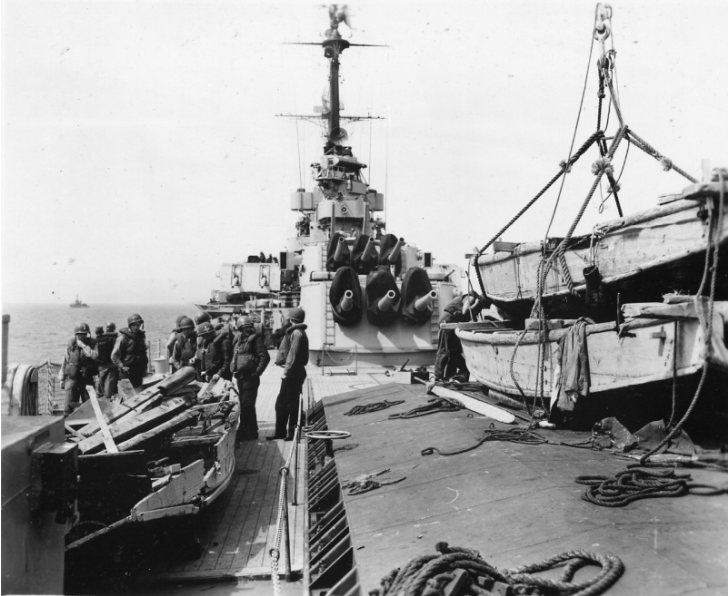

Sampan Inspected on USS Manchester's Deck

Description

Crew members of the USS Manchester inspect a sampan that was loaded with explosives to serve as a mine in Wonsan Harbor, Korea. Two other sampan's are held over the deck by ropes.

Date(s)

May 23, 1951

Accession Number
2015-0553

4x5 inches (10x13 cm) Black & White

Related Collection [Parks, Lewis S. Papers](#)

Keywords Ships Korean War, 1950-1953

Rights Public Domain - This item is in the public domain and can be used freely without further permission.