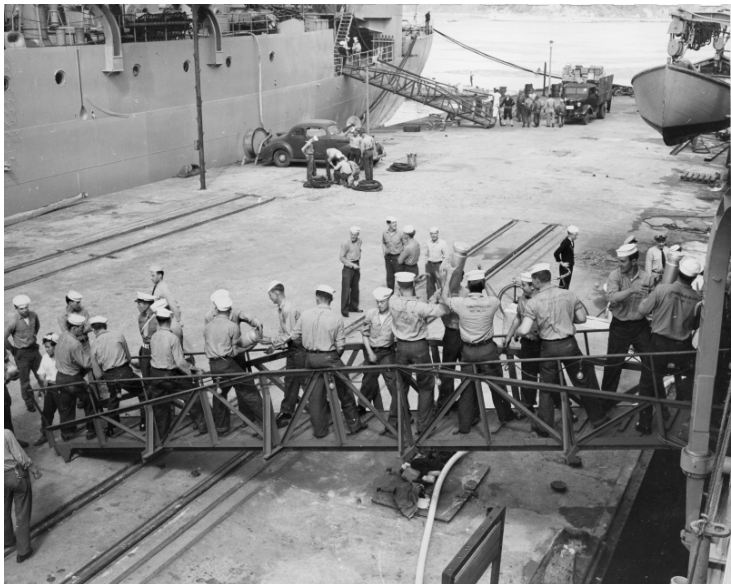

Men Carrying Five Inch Powder Up the Forward Bow

Description

Crew members of the USS Manchester carry five inch powder up the forward bow in Yokosuka, Japan.

Date(s)

1951

Accession Number

2015-0460

8x10 inches (21x26 cm) Black & White

Related Collection [Parks, Lewis S. Papers](#)

Keywords Sailors Ships Korean War, 1950-1953

Rights Public Domain - This item is in the public domain and can be used freely without further permission.

Note: If you use this image, rights assessment and attribution are your responsibility.