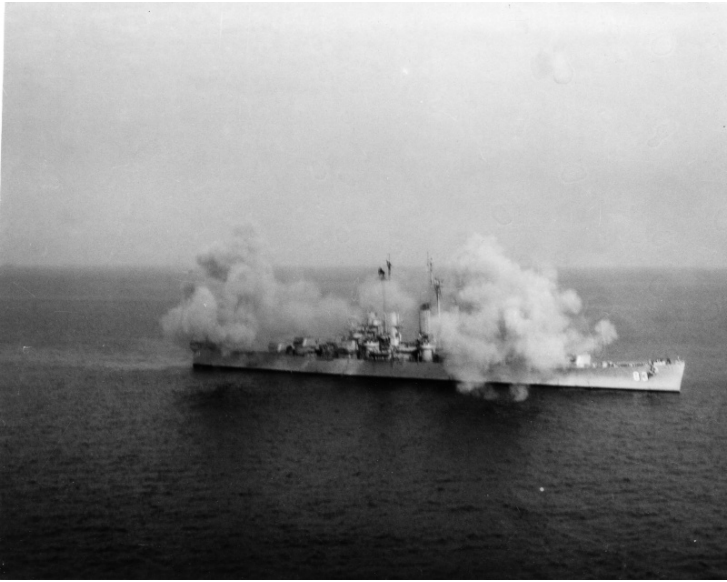

Aerial View of USS Manchester in Cloud of Smoke

Description

Original caption: Clouds of smoke hang over the USS Manchester as its rapid firing main and secondary batteries blast enemy installations along the Eastern coast of Korea. The picture was taken at the peak of a three day bombardment in which over 3,000 rounds of high capacity projectiles were fired from the ships heavy batteries.

Date(s)

January 1951

Accession Number 2015-0431

8x10 inches (21x26 cm) Black & White

Related Collection [Parks, Lewis S. Papers](#)

Keywords Korean War, 1950-1953 Ships

Rights Public Domain - This item is in the public domain and can be used freely without further permission.