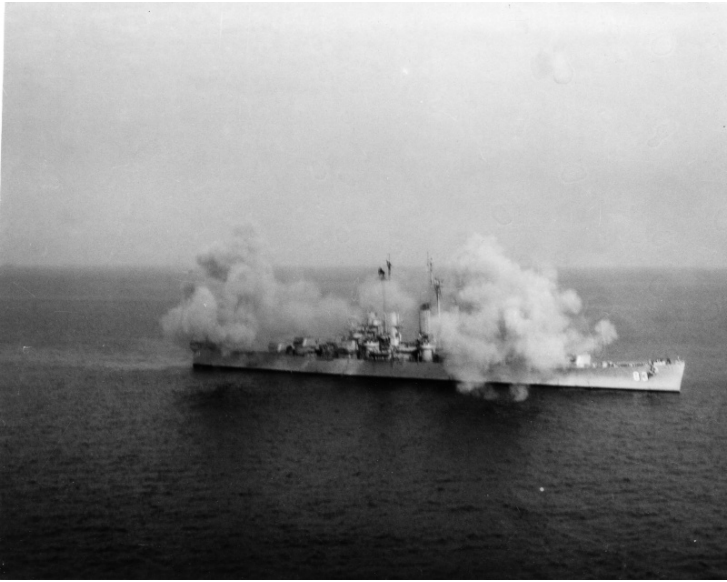

Aerial View of USS Manchester in Cloud of Smoke

Description

Original caption: Clouds of smoke hang over the USS Manchester as its rapid firing main and secondary batteries blast enemy installations along the Eastern coast of Korea. The picture was taken at the peak of a three day bombardment in which over 3,000 rounds of high capacity projectiles were fired from the ships heavy batteries.

Date(s)

January 1951

Accession Number

2015-0431

8x10 inches (21x26 cm) Black & White

Related Collection [Parks, Lewis S. Papers](#)

Keywords Korean War, 1950-1953 Ships

Rights Public Domain - This item is in the public domain and can be used freely without further permission.