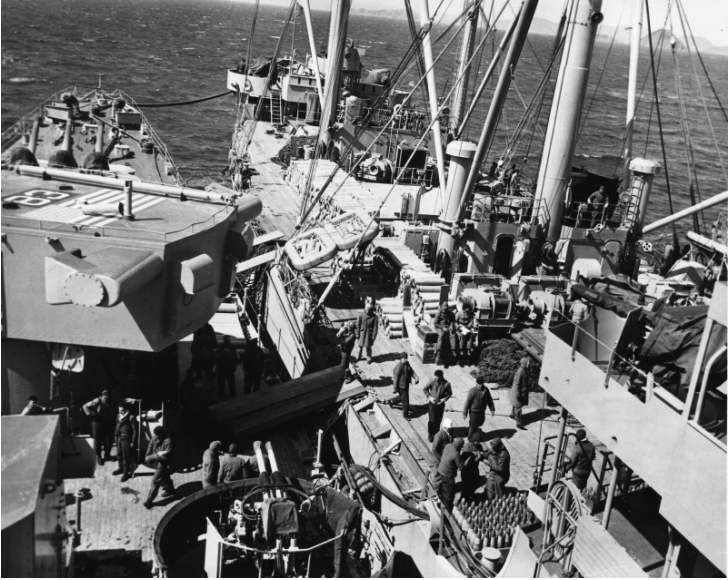

USS Mount Katmai Unloading Ammunition onto USS Manchester

Description

Sailors aboard the USS Mount Katmai are unloading ammunition onto USS Manchester in Wonson Harbor, Korea. All are unidentified.

Date(s)

ca.

1951

Accession Number

2015-0424

8x10 inches (21x26 cm) Black & White

Related Collection [Parks, Lewis S. Papers](#)

Keywords Sailors Ships Korean War, 1950-1953

Rights Public Domain - This item is in the public domain and can be used freely without further permission.