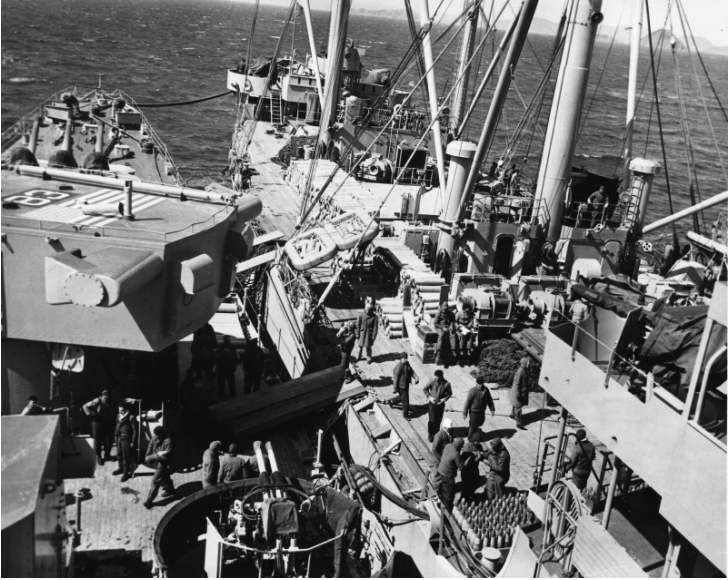

USS Mount Katmai Unloading Ammunition onto USS Manchester

Description

Sailors aboard the USS Mount Katmai are unloading ammunition onto USS Manchester in Wonson Harbor, Korea. All are unidentified.

Date(s)

ca.
1951

Accession Number 2015-0424

8x10 inches (21x26 cm) Black & White

Related Collection [Parks, Lewis S. Papers](#)

Keywords Sailors Ships Korean War, 1950-1953

Rights Public Domain - This item is in the public domain and can be used freely without further permission.