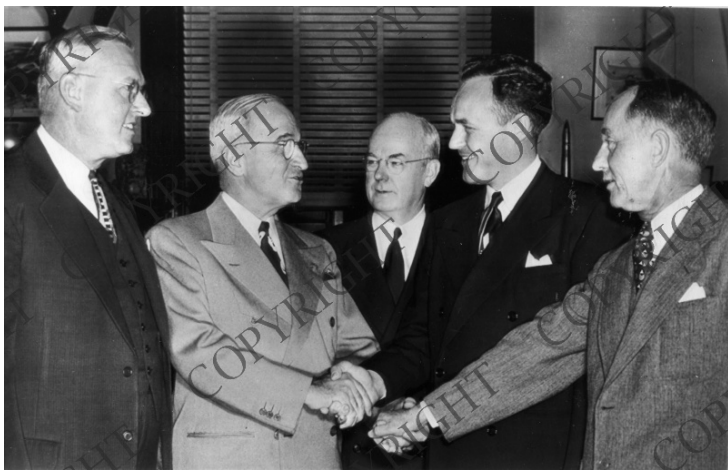

President Harry S. Truman meets with Arkansas officials

Accession Number 92-115

8x10 inches (21x26 cm) Black & White

Keywords Cabinet officers Governors Presidents

HST Keywords Truman - Cabinet - Truman with Members; Truman - Dignitaries - Governors - McMath, Sidney

People Pictured Biffle, Leslie L., 1889-1966 McMath, Sid Snyder, John W. (John Wesley), 1895-1985 Steelman, John Roy, 1900-1999 Truman, Harry S., 1884-1972

Rights Copyrighted - This item is copyrighted and cannot be published, reproduced, or otherwise used without the explicit permission of the copyright holder.

Description

President Truman shakes hands with Governor-elect Sidney McMath of Arkansas and Leslie L. Biffle, a native of Arkansas, when the President and other officials dropped in on the Arkansas Society State Meeting today in Washington, D.C. Left to Right; John Steelman, Assistant to the President; President Harry S. Truman; John Snyder, Secretary of the Treasury; Governor-elect McMath; and Leslie L. Biffle, slated to become the Secretary of the Senate. From: Houston Post.